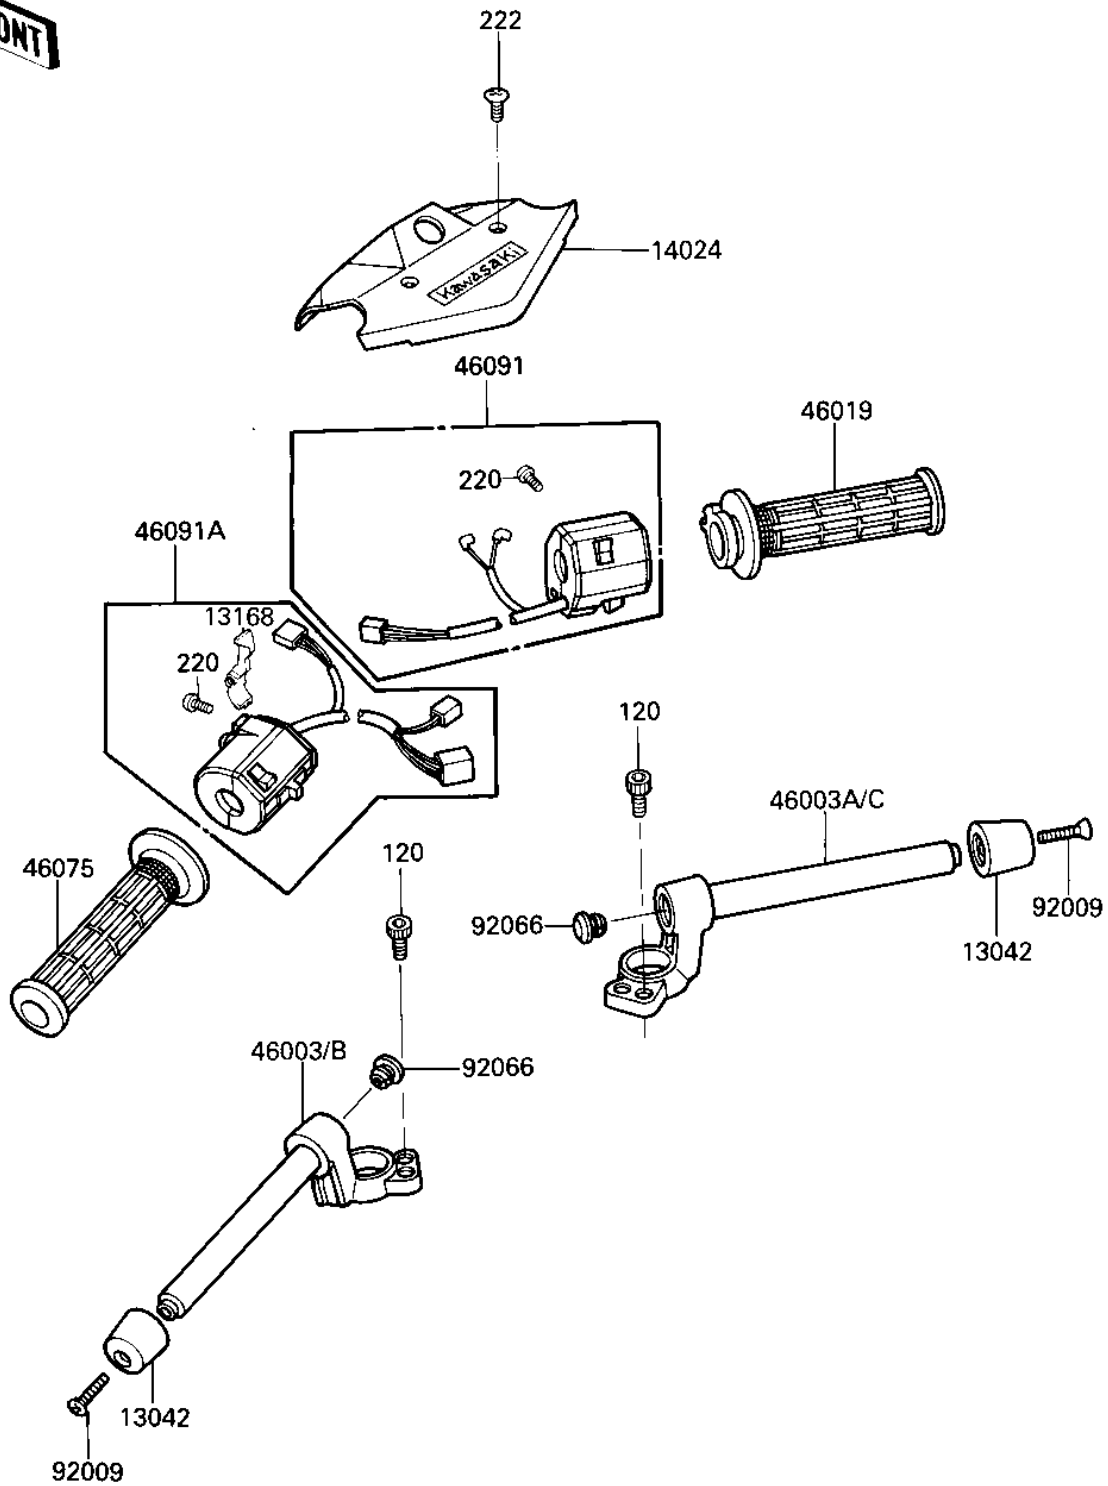

1985 Ninja®

PARTS DIAGRAM

HANDLEBAR

F2310-0330

1985 Ninja®

PARTS LIST

HANDLEBAR

Kawasaki

Let the Good Times Roll®

ITEM NAME

PART NUMBER

QUANTITY
