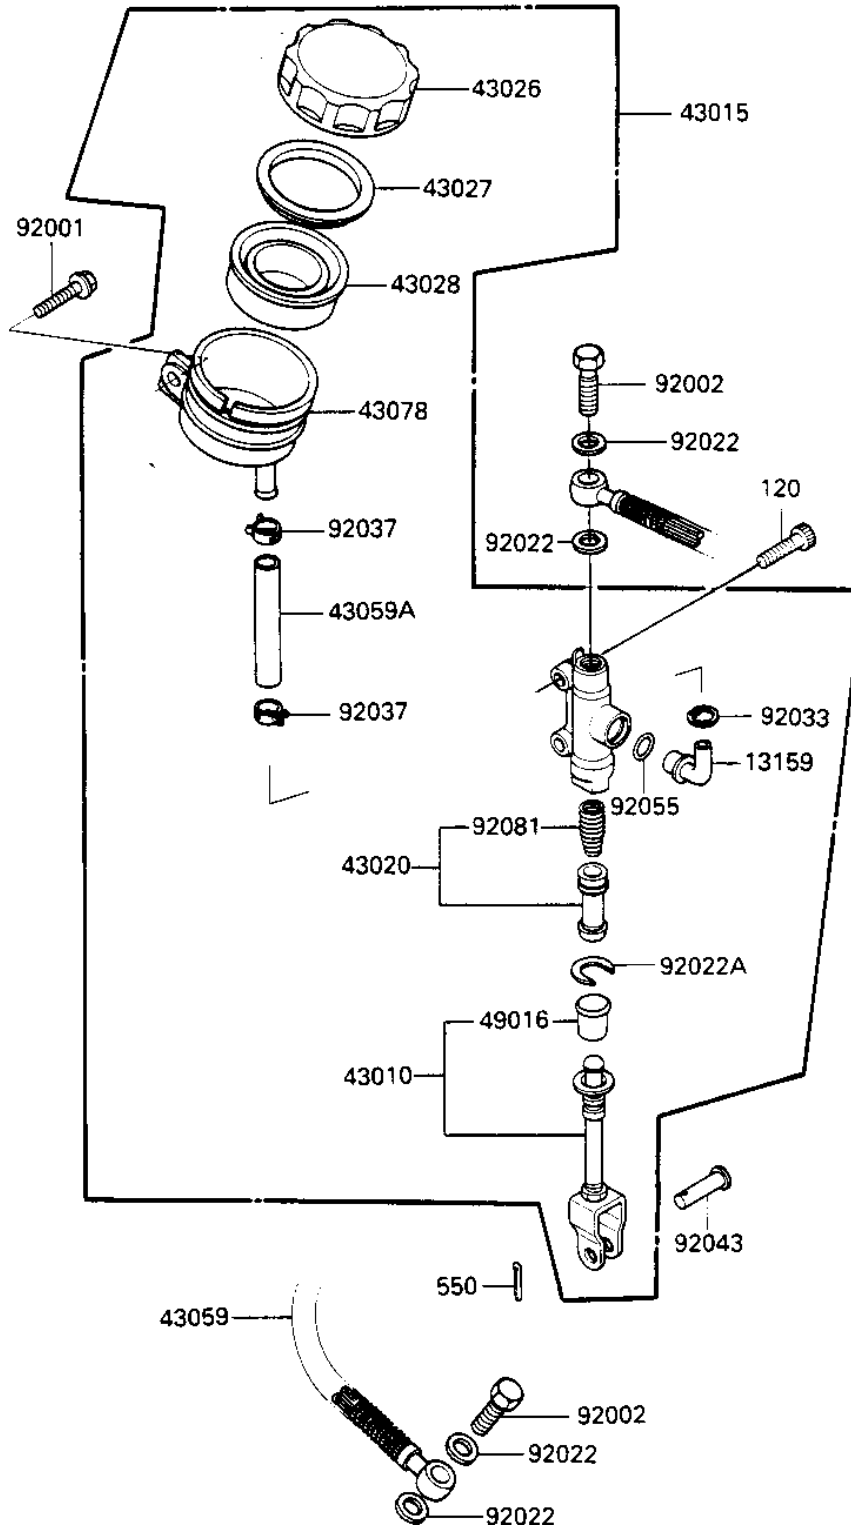

1984 Ninja[®]

PARTS DIAGRAM

REAR MASTER CYLINDER

F2293-0069

1984 Ninja®

PARTS LIST

REAR MASTER CYLINDER

ITEM NAME

PART NUMBER

QUANTITY
