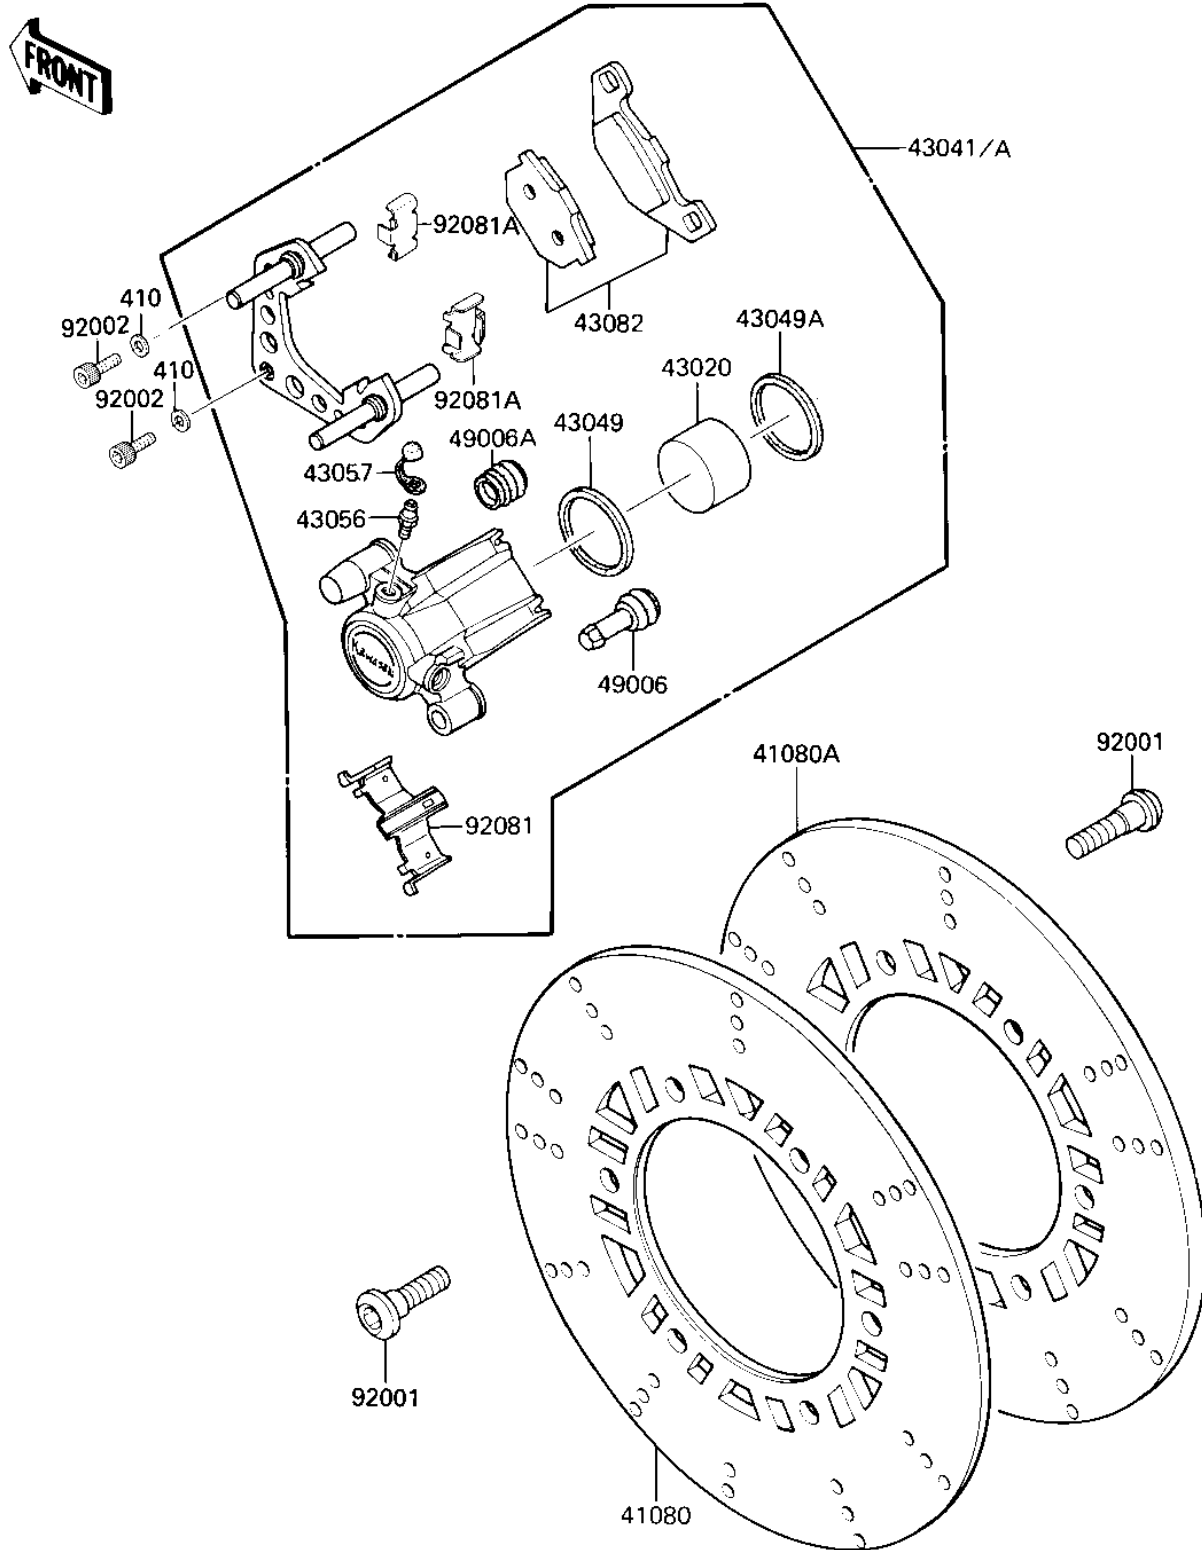

1985 Ninja®

PARTS DIAGRAM

FRONT BRAKE

F2292-0068

1985 Ninja®

PARTS LIST FRONT BRAKE

ITEM NAME

PART NUMBER

QUANTITY
