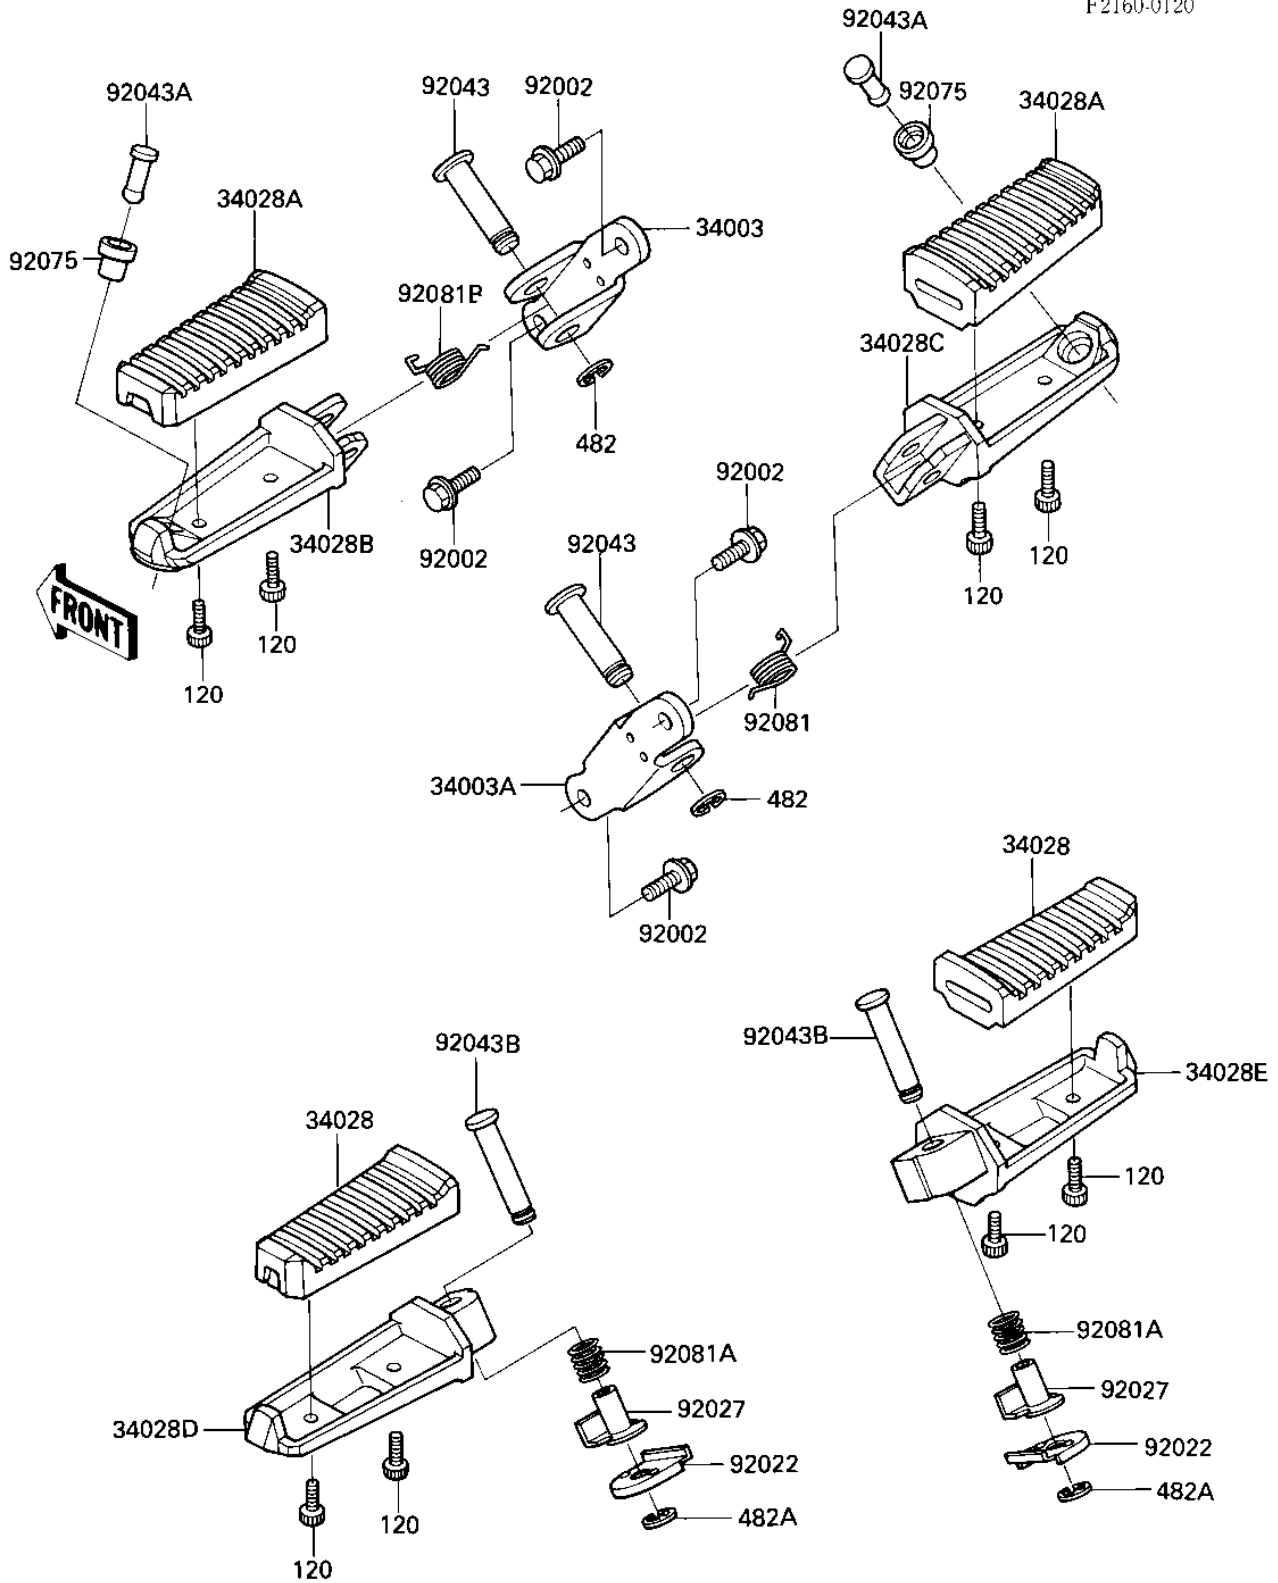

1985 Ninja®

PARTS DIAGRAM

FOOTRESTS

F2160-0120

1985 Ninja®

PARTS LIST

FOOTRESTS

Kawasaki

Let the Good Times Roll®

ITEM NAME

PART NUMBER

QUANTITY
