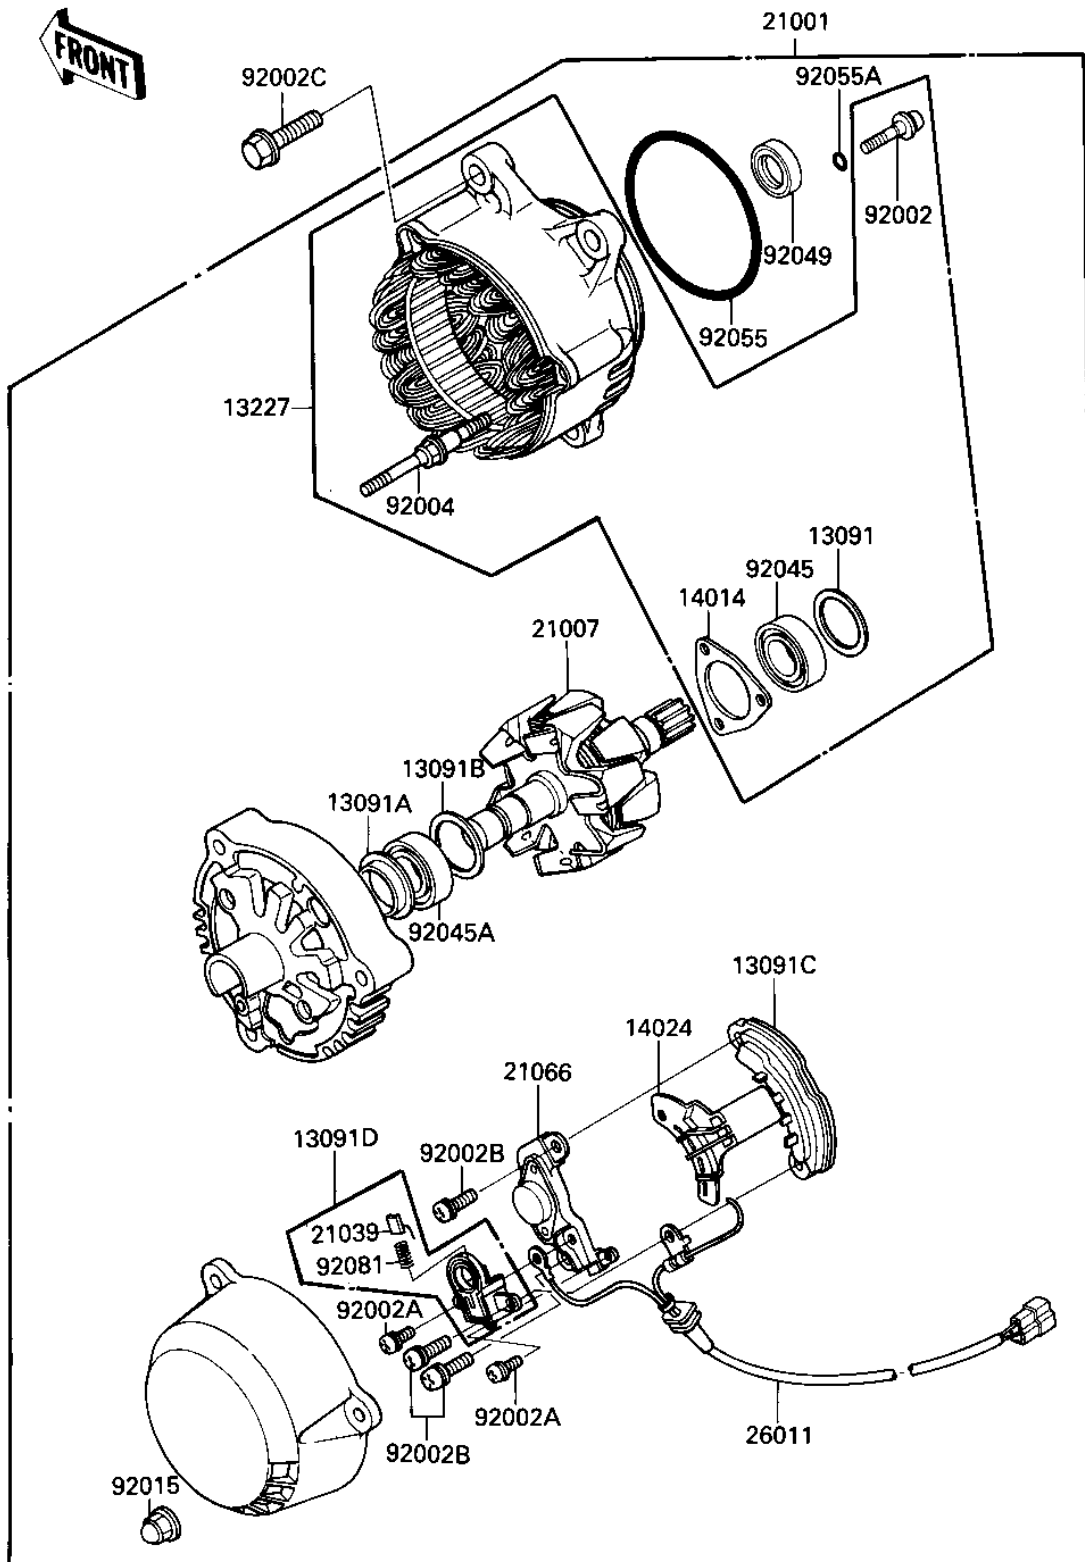

1984 Ninja®

PARTS DIAGRAM

GENERATOR/REGULATOR

Kawasaki

Let the Good Times Roll®

E1810-0114

1984 Ninja®

PARTS LIST

GENERATOR/REGULATOR

ITEM NAME	PART NUMBER	QUANTITY
HOLDER,BEARING (Ref # 13091)	13091-1326	1
HOLDER,COVER (Ref # 13091A)	13091-1327	1
HOLDER,BEARING (Ref # 13091B)	13091-1328	1
RECTIFIER (Ref # 13091C)	13091-1329	1
HOLDER,BRUSH (Ref # 13091D)	13091-1330	1
HOUSING,GENERATOR (Ref # 13227)	13227-1054	1
PLATE-POSITION (Ref # 14014)	14014-1065	1
COVER,RECTIFIER (Ref # 14024)	14025-1942	1
GENERATOR (Ref # 21001)	21001-1105	1
ROTOR,GENERATOR (Ref # 21007)	21007-1123	1
BRUSH,CARBON (Ref # 21039)	21039-1052	2
REGULATOR-VOLTAGE (Ref # 21066)	21066-1056	1
WIRE-LEAD,GENERATOR (Ref # 26011)	26011-1287	1
BOLT (Ref # 92002)	92002-1856	3
BOLT (Ref # 92002A)	92002-1379	2
BOLT (Ref # 92002B)	92002-1380	3
BOLT,8X32 (Ref # 92002C)	92002-1400	3
STUD (Ref # 92004)	92004-1196	3
NUT,CAP (Ref # 92015)	92015-1458	3
BEARING-BALL,#6002 (Ref # 92045)	92045-1132	1
BEARING-BALL (Ref # 92045A)	92045-1237	1
SEAL-OIL (Ref # 92049)	92049-1200	1
RING-O,67.6MM (Ref # 92055)	92055-1263	1
RING-O (Ref # 92055A)	92055-1264	3
SPRING,BRUSH (Ref # 92081)	92081-1759	2