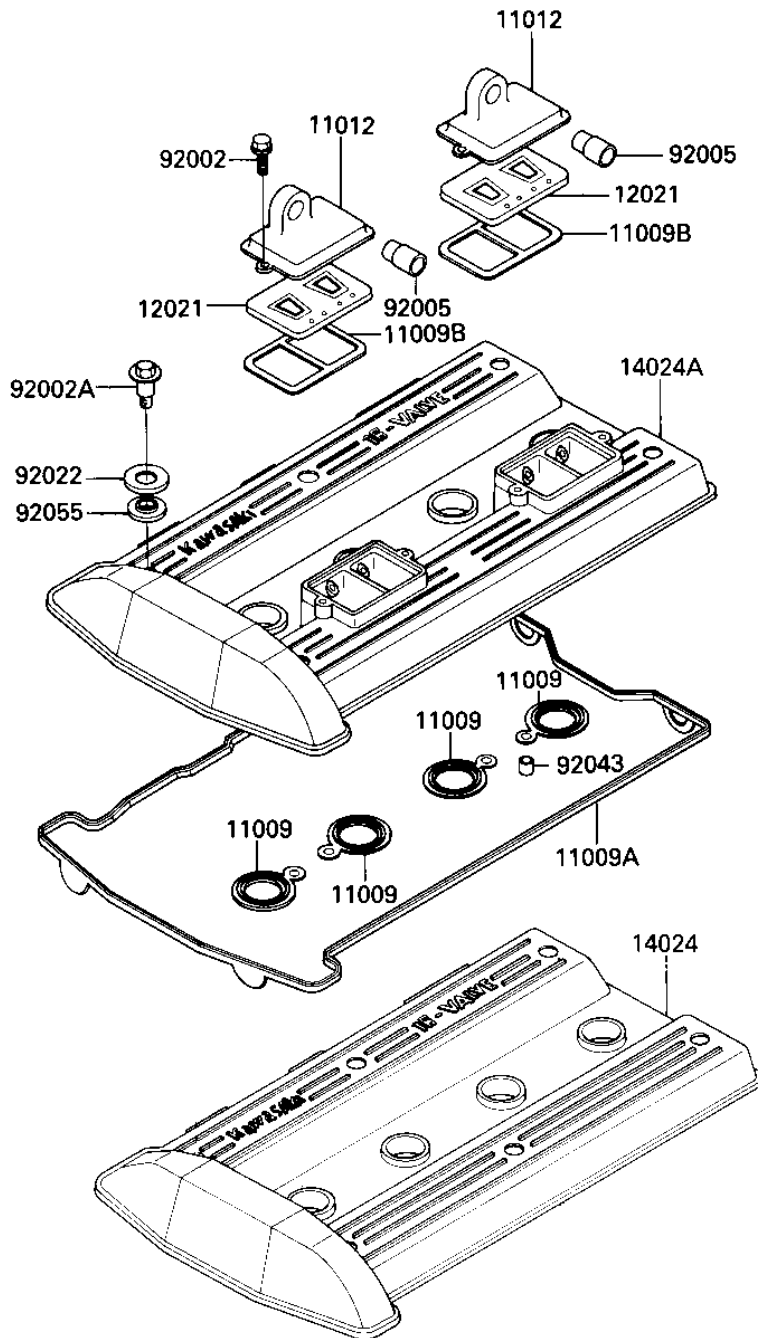

## PARTS DIAGRAM

### CYLINDER HEAD COVER (-E/NO. 031543)(E/NO

E1112-0074

**(-E/No. 0315**

## PARTS LIST

### CYLINDER HEAD COVER (-E/NO. 031543)(E/NO

ITEM NAME	PART NUMBER	QUANTITY
GASKET (Ref # 11009)	11009-1377	4
GASKET,CYLINDER HEAD (Ref # 11009A)	11009-1378	1
GASKET,REED VALVE (Ref # 11009B)	11009-1905	2
CAP,REED VALVE (Ref # 11012)	11012-1481	2
VALVE-ASSY-REED (Ref # 12021)	12021-1053	2
COVER,CYLINDER HEAD (Canada) (Ref # 14024)	14024-1082	1
COVER,CYLINDER HEAD (Ref # 14024A)	14024-1138	1
BOLT,6X22 (Ref # 92002)	92002-1068	4
BOLT (Ref # 92002A)	92150-1447	6
FITTING, REED VALVE (Ref # 92005)	92005-1006	2
WASHER,HEAD COVER BOL (Ref # 92022)	92022-1487	6
PIN,DOWEL,8X10 (Ref # 92043)	92043-1302	4
RING-O,HEAD COVER BOL (Ref # 92055)	92055-1225	6