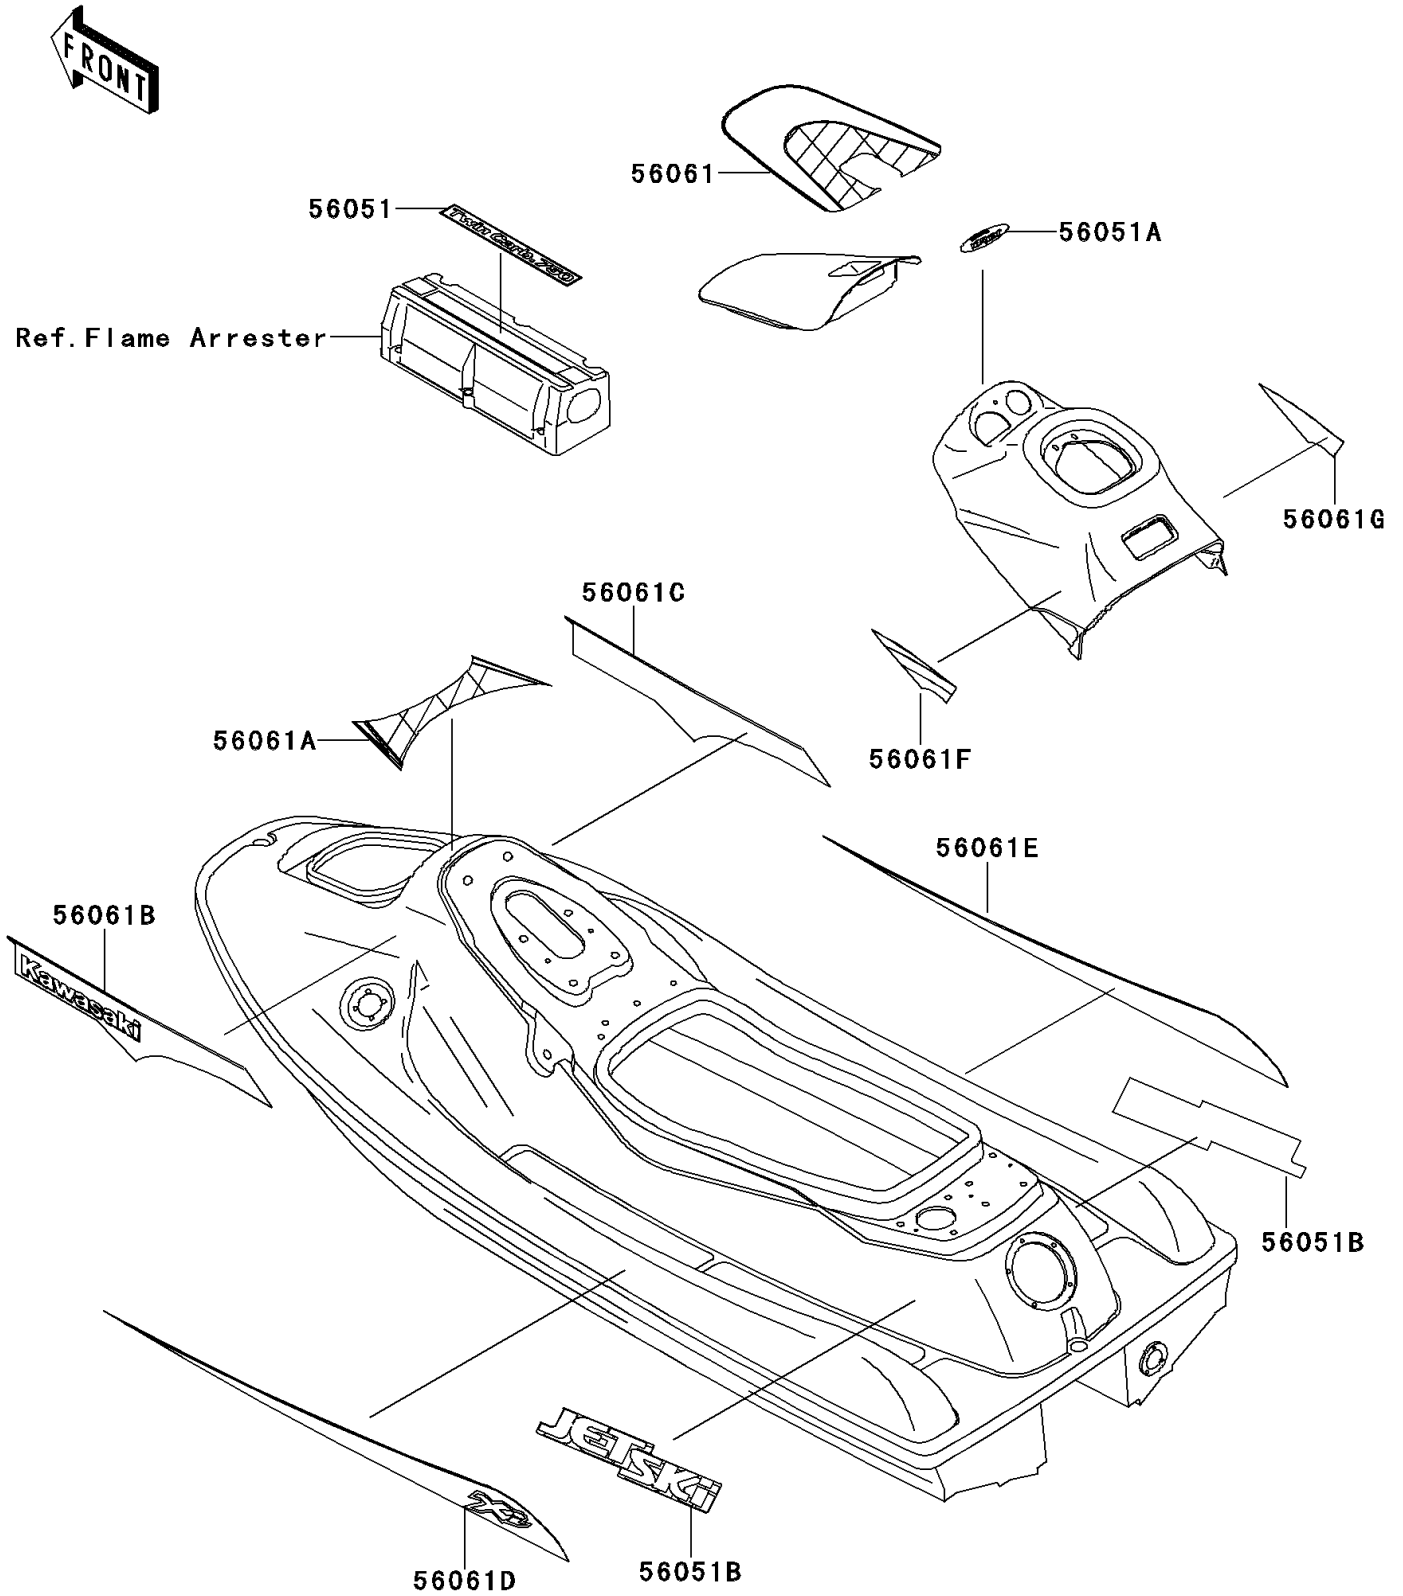

# 1997 Super Sport XI

## PARTS DIAGRAM

Decals(JH750-F2)

**Kawasaki**

Let the Good Times Roll®

F3880A

## PARTS LIST