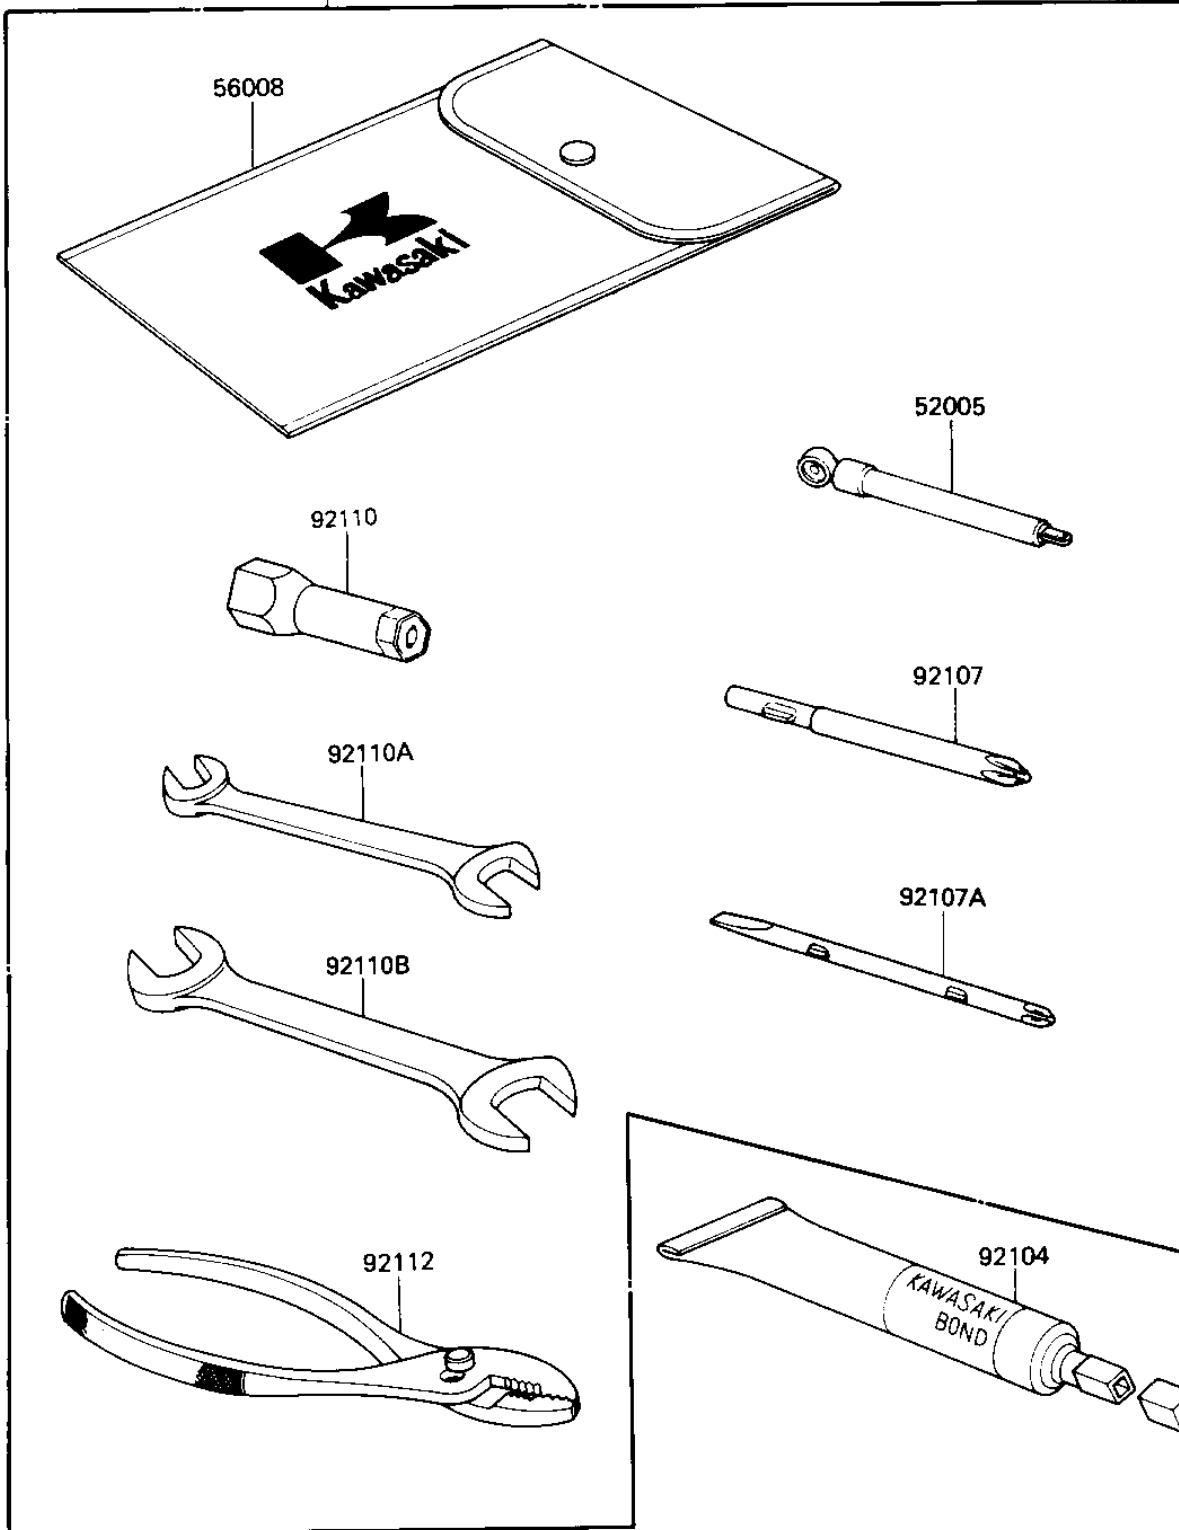

1984 LTD Shaft

PARTS DIAGRAM

OWNER TOOLS

56007

F2810-0169

1984 LTD Shaft

PARTS LIST
OWNER TOOLS

ITEM NAME	PART NUMBER	QUANTITY
-----------	-------------	----------
