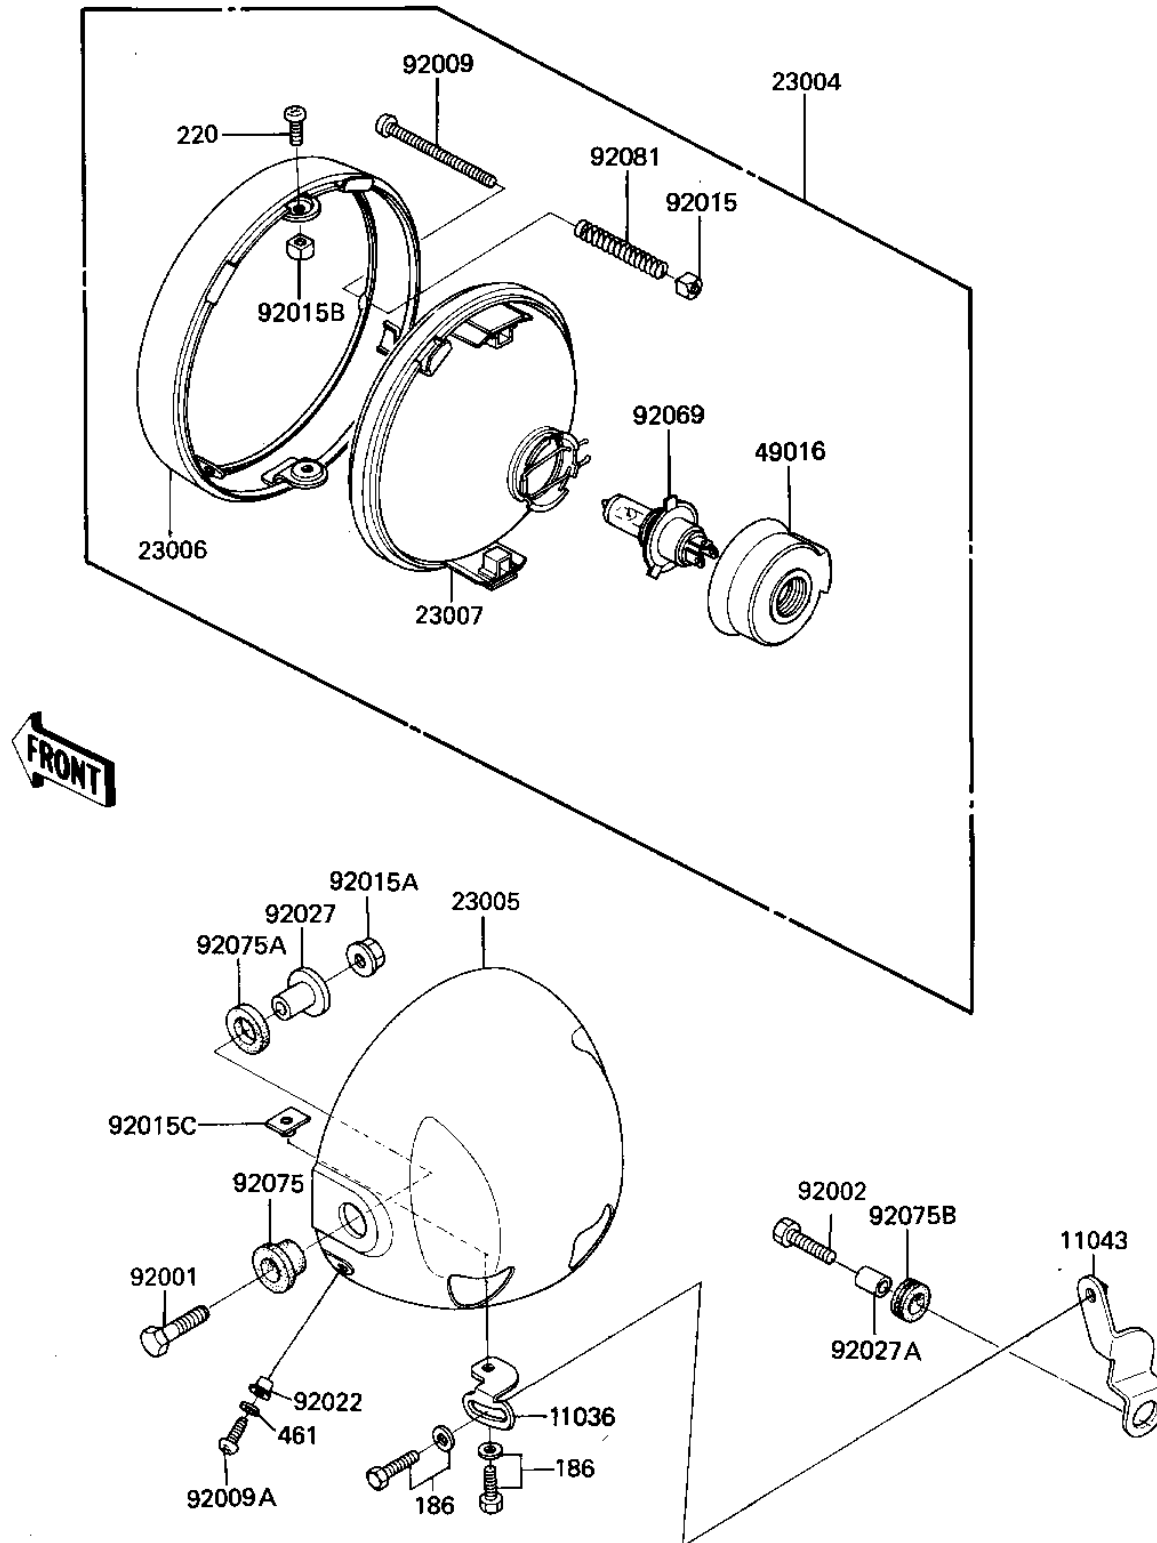

1984 LTD Shaft

PARTS DIAGRAM

HEADLIGHT

FZ710-022 /

FRONT

1984 LTD Shaft

PARTS LIST

HEADLIGHT

Kawasaki

Let the Good Times Roll®

ITEM NAME

PART NUMBER

QUANTITY
