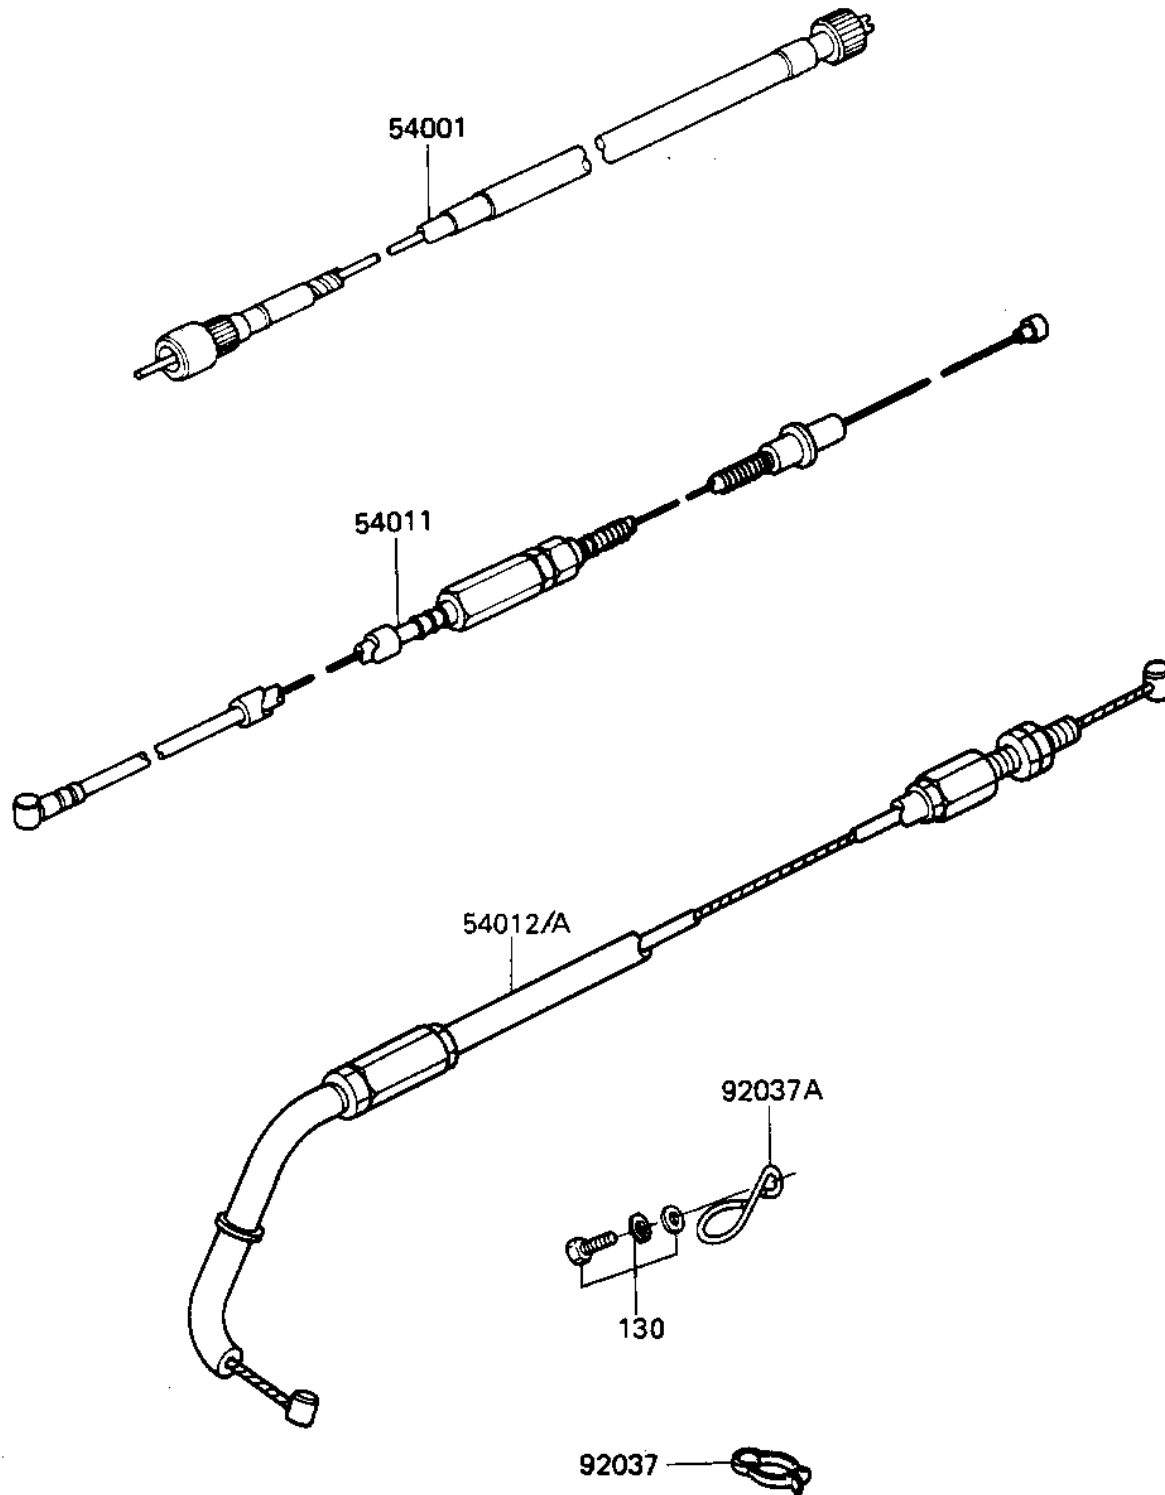

1984 LTD Shaft

PARTS DIAGRAM

CABLES

F2540-0219

1984 LTD Shaft

PARTS LIST

CABLES

Kawasaki

Let the Good Times Roll®

ITEM NAME

PART NUMBER

QUANTITY
