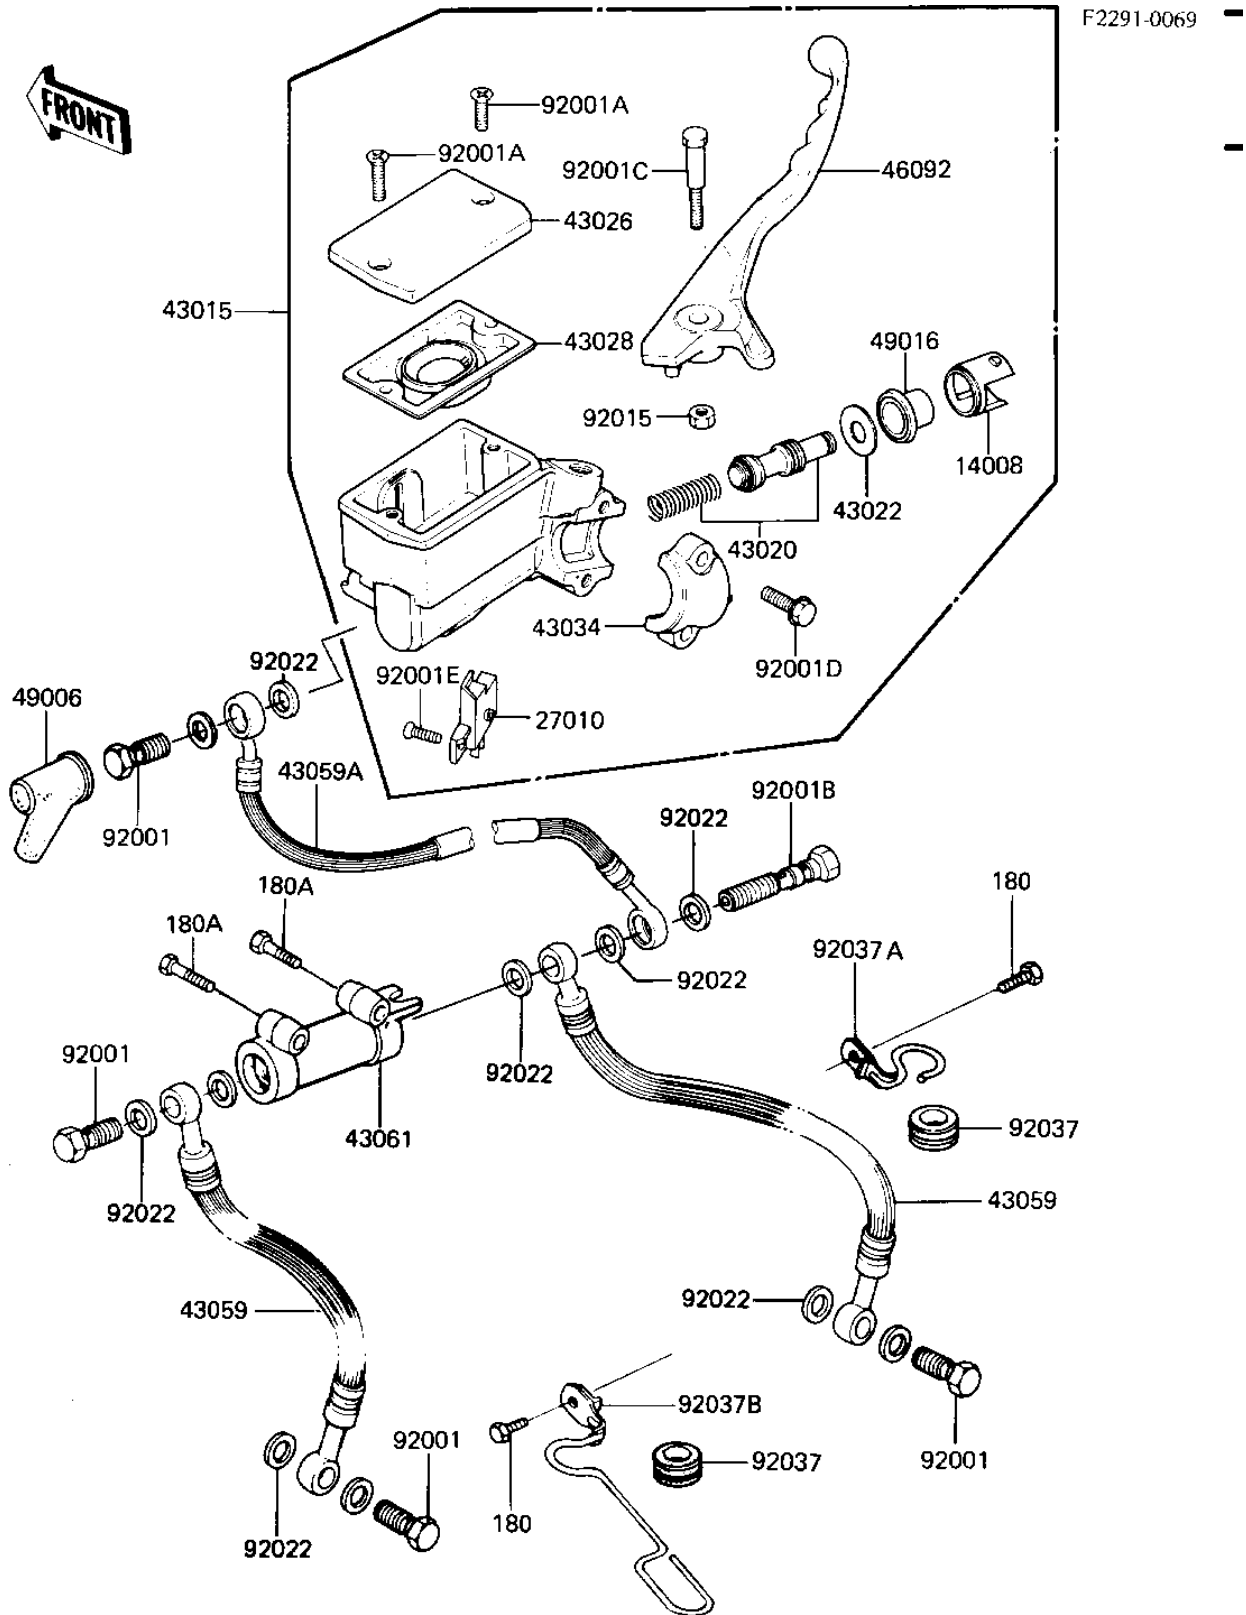

1984 LTD Shaft

PARTS DIAGRAM

FRONT MASTER CYLINDER

1984 LTD Shaft

PARTS LIST

FRONT MASTER CYLINDER

Kawasaki

Let the Good Times Roll®

ITEM NAME

PART NUMBER

QUANTITY
