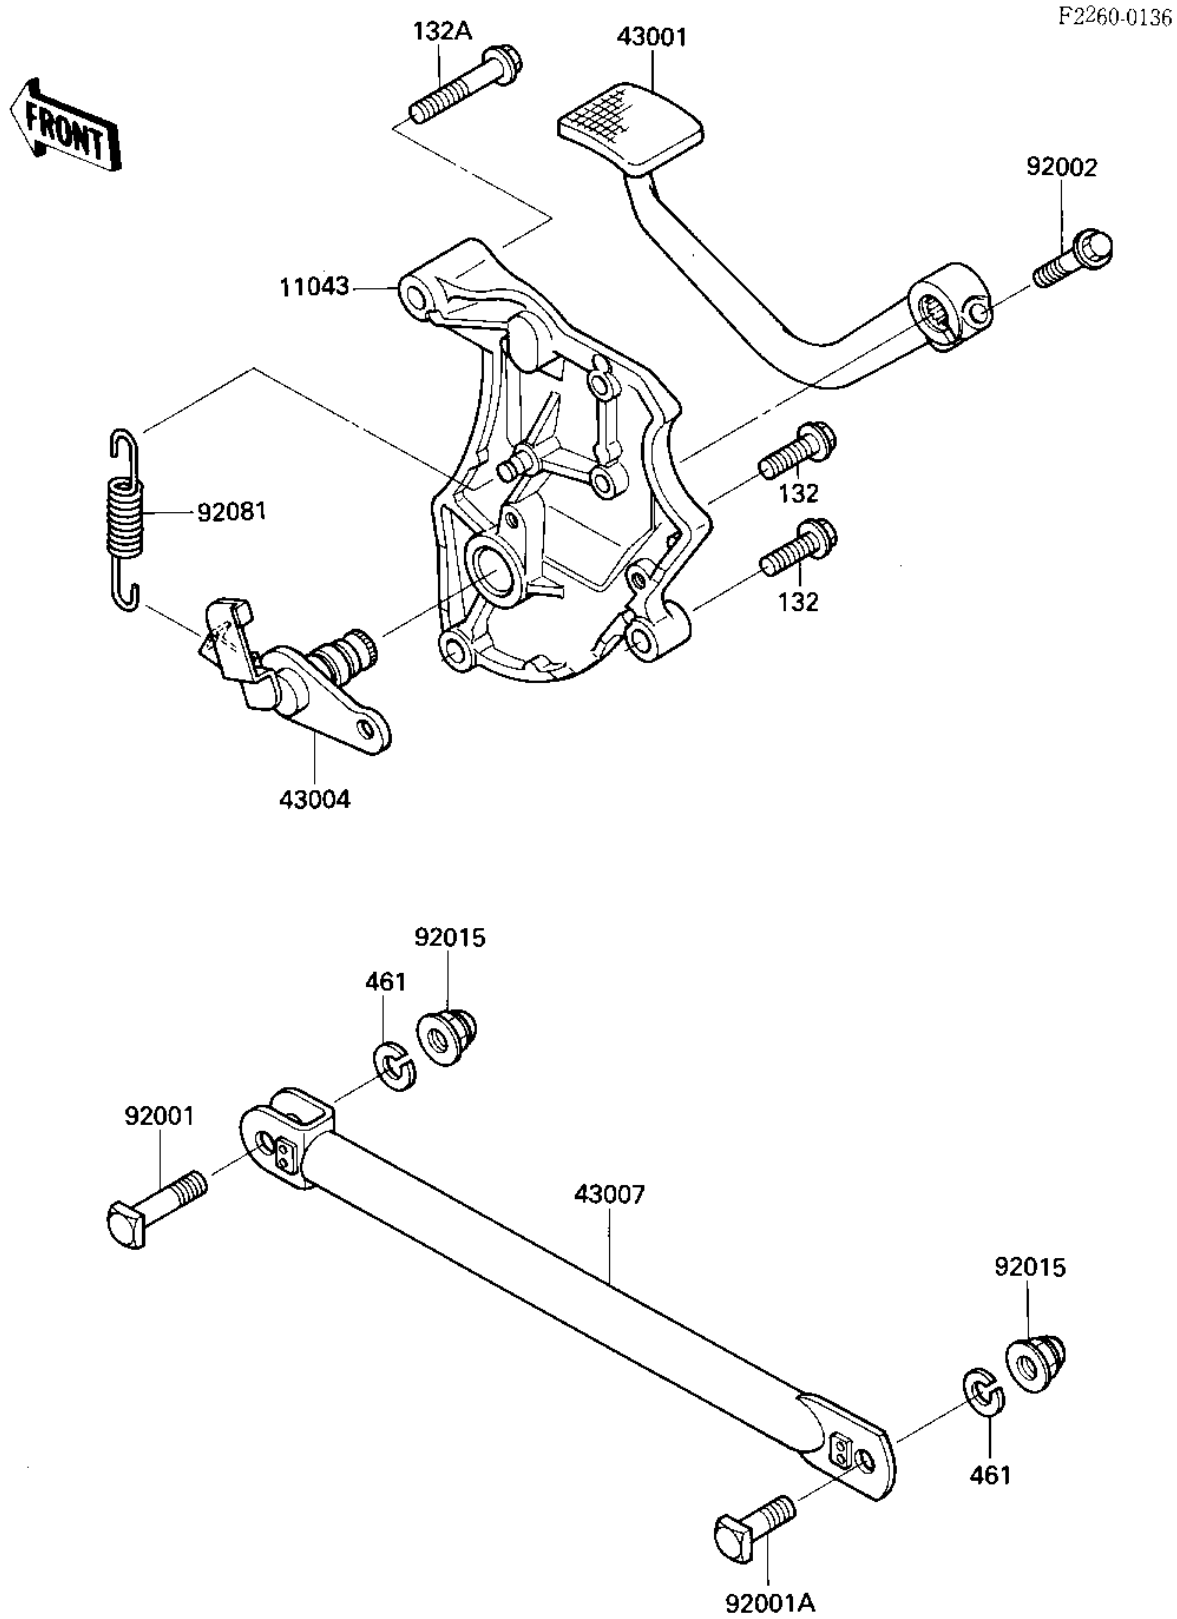

1984 LTD Shaft

PARTS DIAGRAM

BRAKE PEDAL/TORQUE LINK

1984 LTD Shaft

PARTS LIST

BRAKE PEDAL/TORQUE LINK

Kawasaki

Let the Good Times Roll®

ITEM NAME

PART NUMBER

QUANTITY
