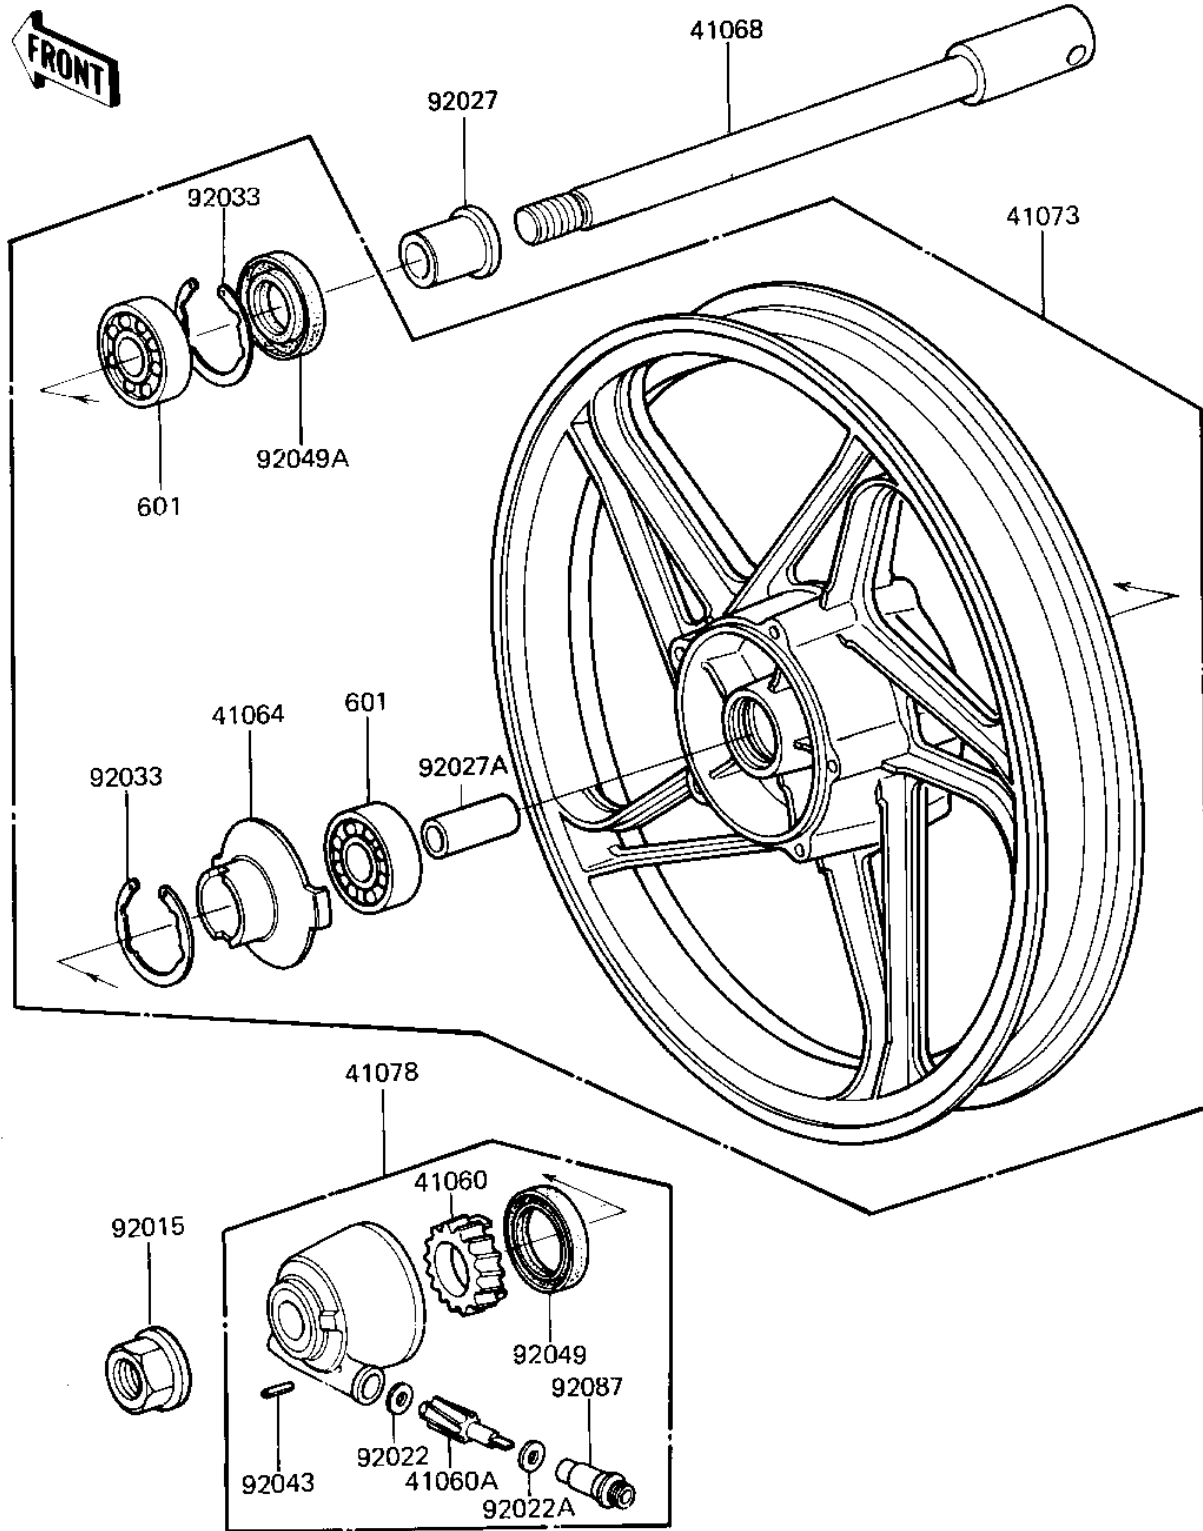

1984 LTD Shaft

PARTS DIAGRAM FRONT WHEEL/HUB

F2230-0116

1984 LTD Shaft

PARTS LIST FRONT WHEEL/HUB

ITEM NAME	PART NUMBER	QUANTITY
-----------	-------------	----------
