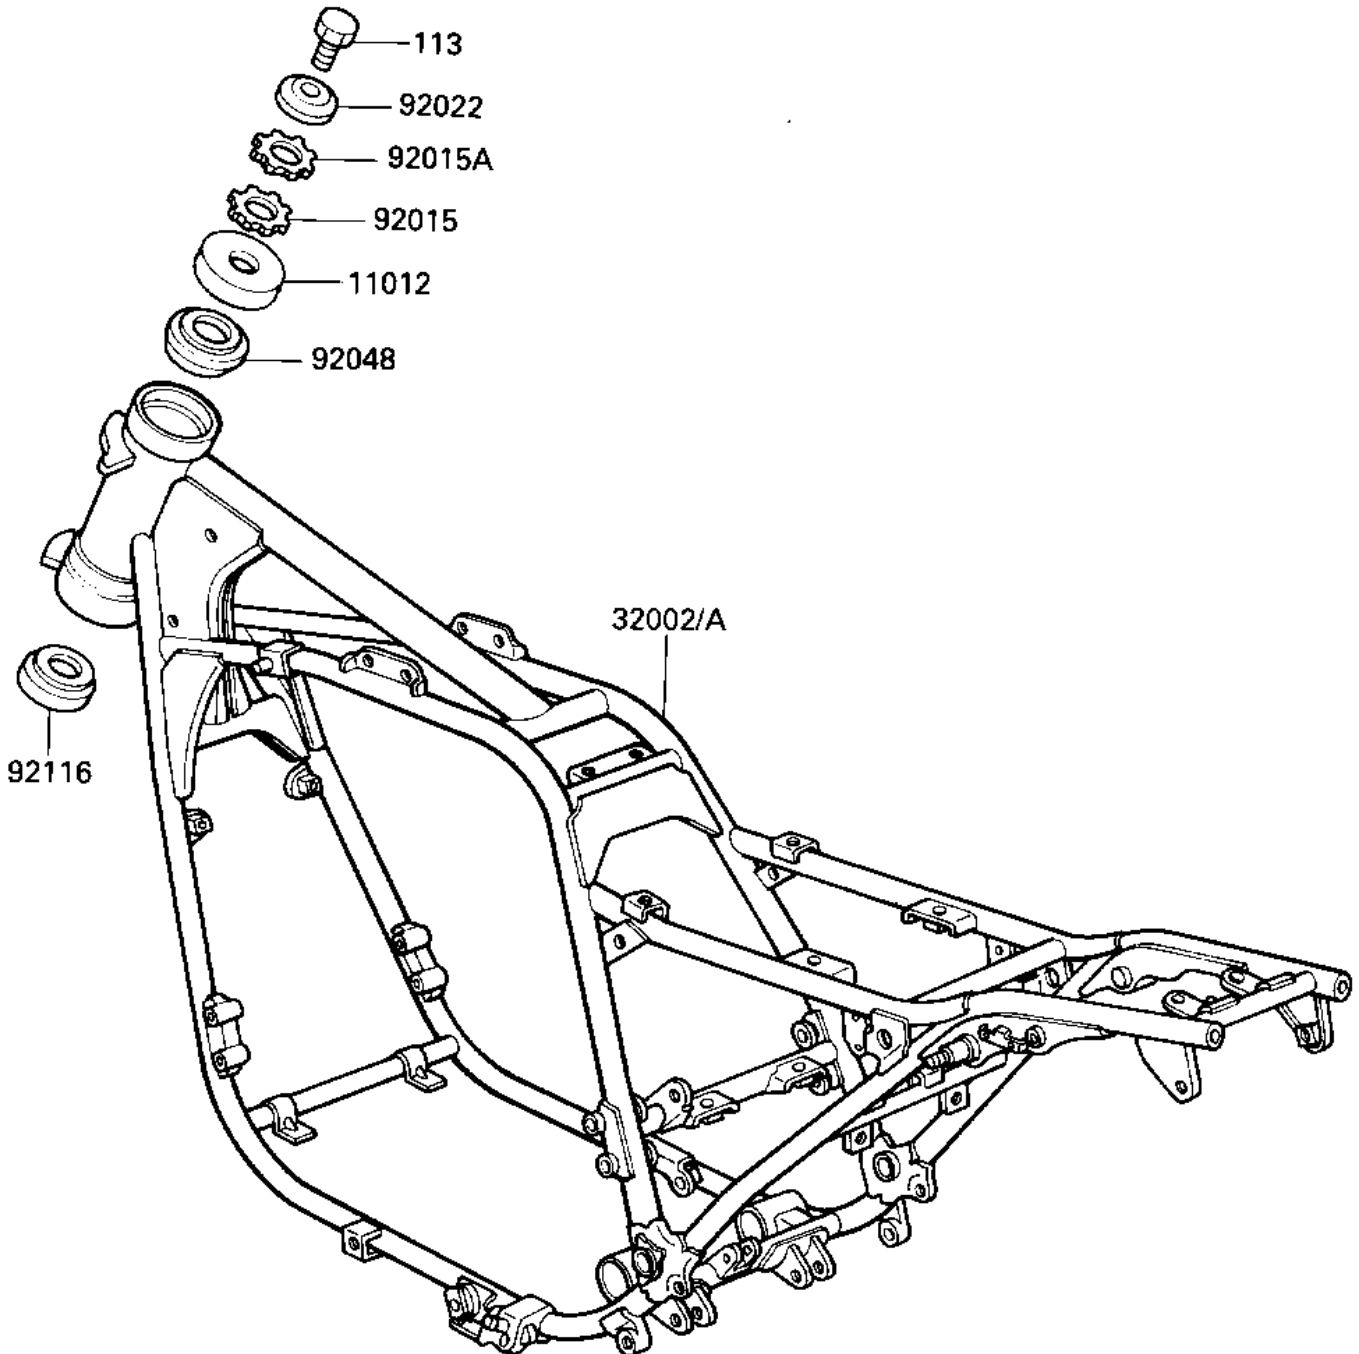

1984 LTD Shaft

PARTS DIAGRAM

FRAME

F2120-0246

1984 LTD Shaft

PARTS LIST

FRAME

Kawasaki

Let the Good Times Roll®

ITEM NAME

PART NUMBER

QUANTITY
