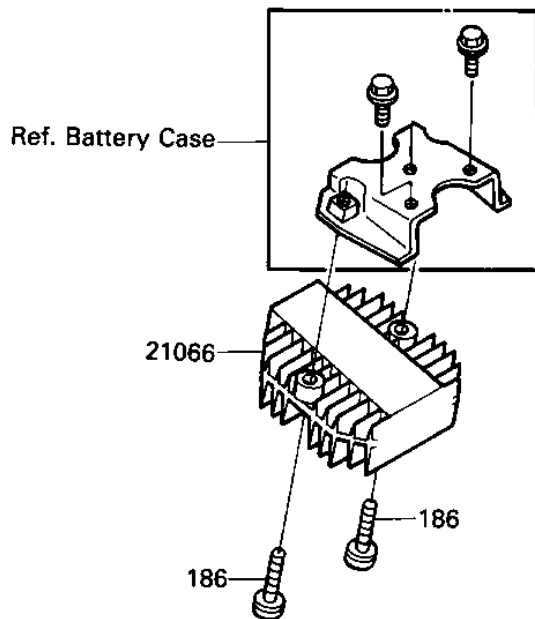

1984 LTD Shaft

PARTS DIAGRAM

GENERATOR/REGULATOR

E1810-0112

1984 LTD Shaft

PARTS LIST

GENERATOR/REGULATOR

Kawasaki

Let the Good Times Roll®

ITEM NAME

PART NUMBER

QUANTITY
