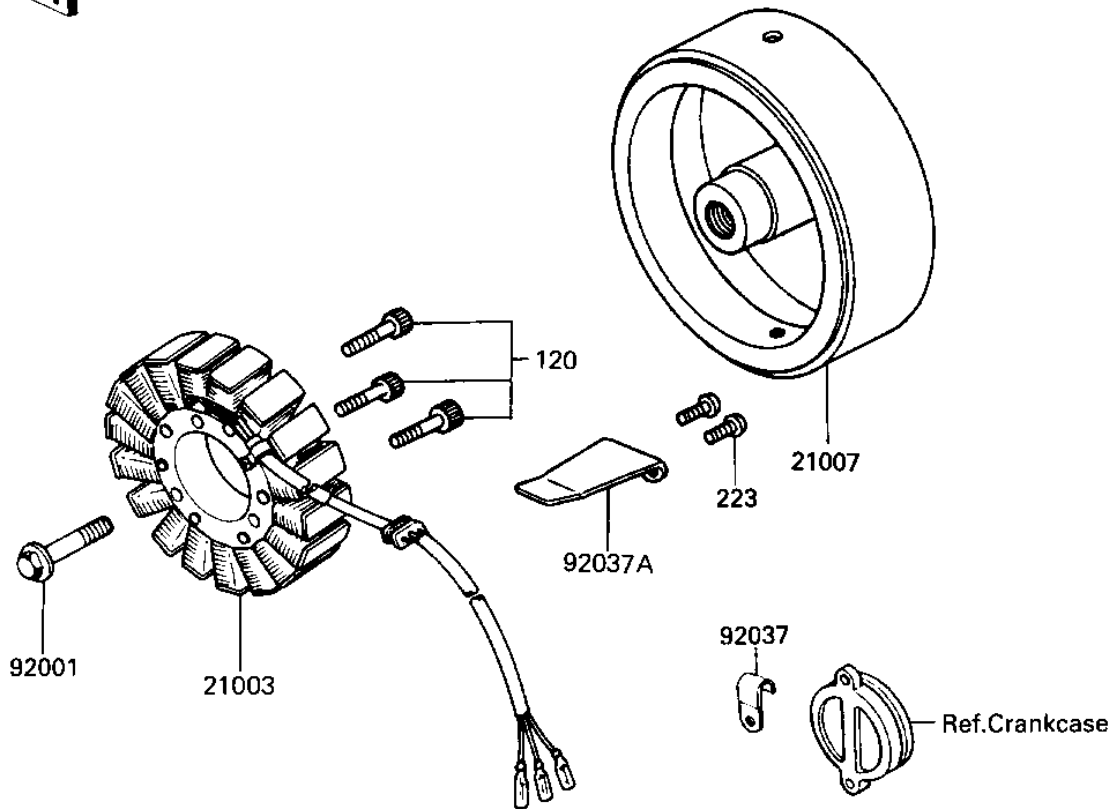

1984 LTD Shaft

PARTS DIAGRAM

GENERATOR/REGULATOR

E1810-0112

1984 LTD Shaft

PARTS LIST

GENERATOR/REGULATOR

Kawasaki

Let the Good Times Roll®

ITEM NAME

PART NUMBER

QUANTITY
