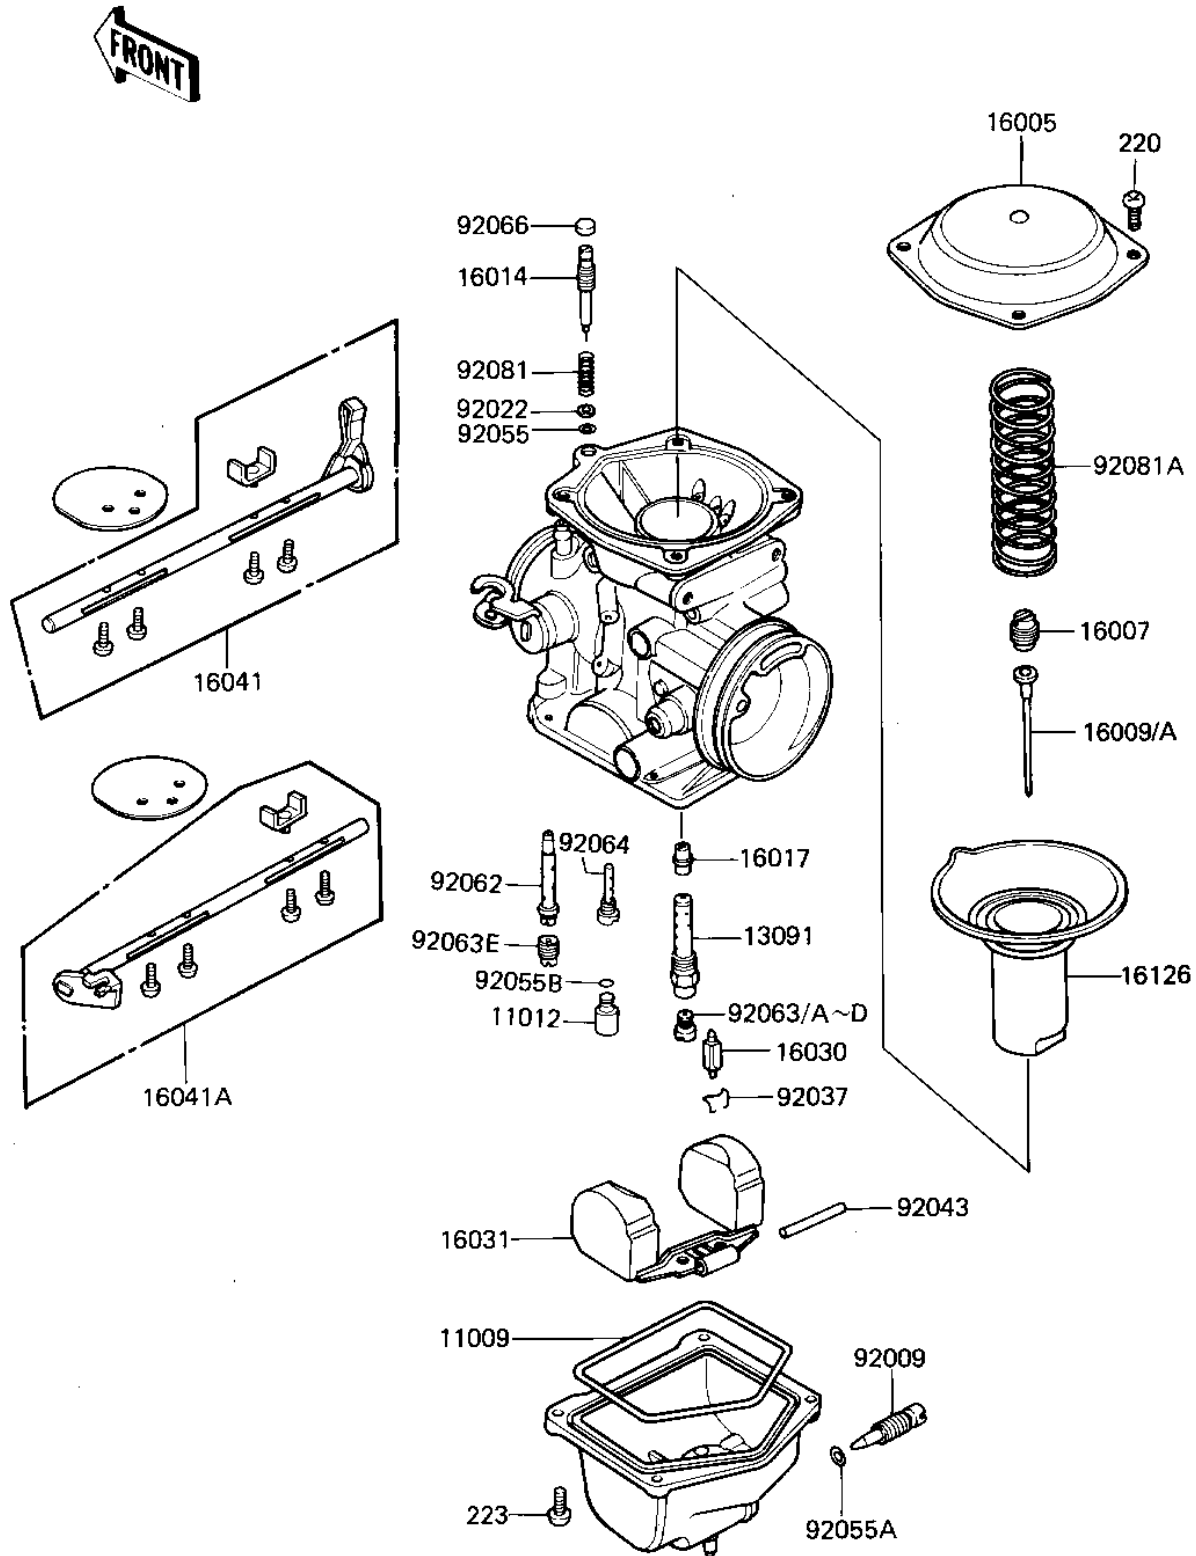

1984 LTD Shaft

PARTS DIAGRAM CARBURETOR PARTS

E1612-0094

1984 LTD Shaft

PARTS LIST

CARBURETOR PARTS

ITEM NAME

PART NUMBER

QUANTITY
