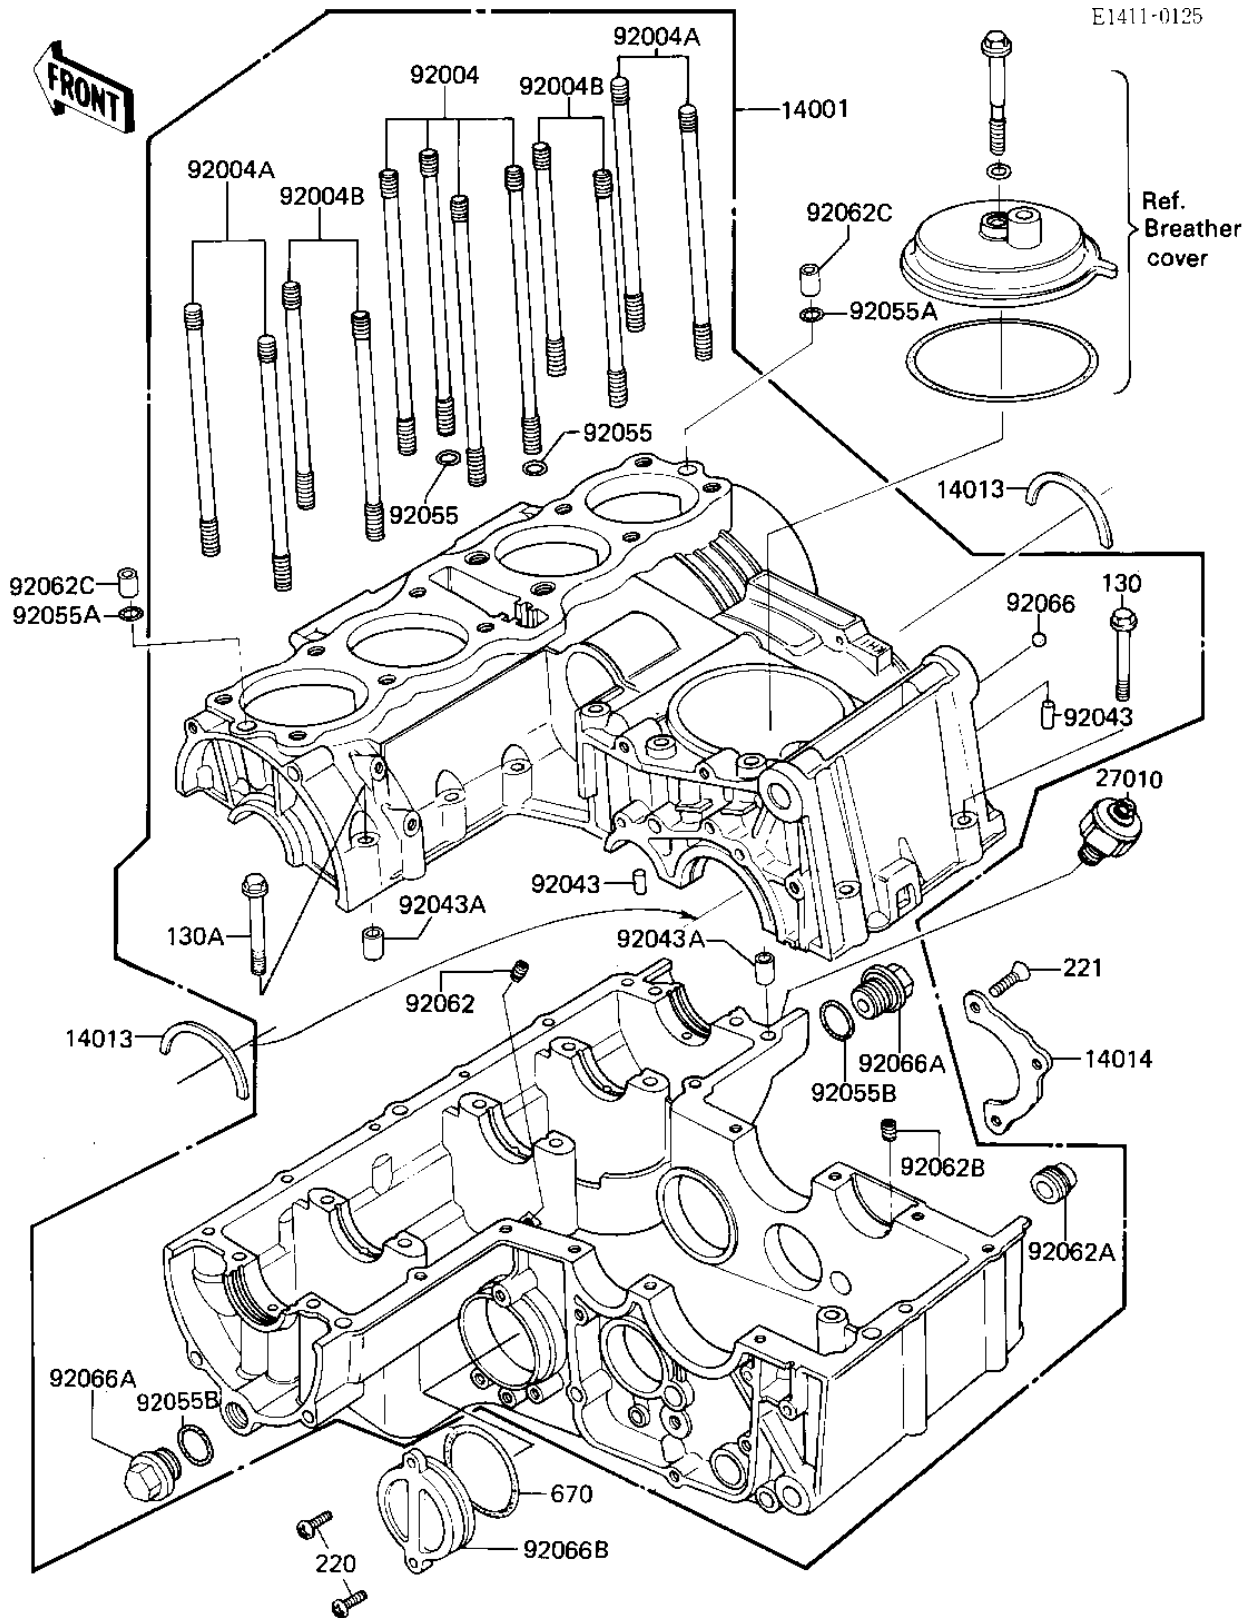

1984 LTD Shaft

PARTS DIAGRAM

CRANKCASE

Kawasaki

Let the Good Times Roll®

1984 LTD Shaft

PARTS LIST

CRANKCASE

Kawasaki

Let the Good Times Roll®

ITEM NAME

PART NUMBER

QUANTITY
