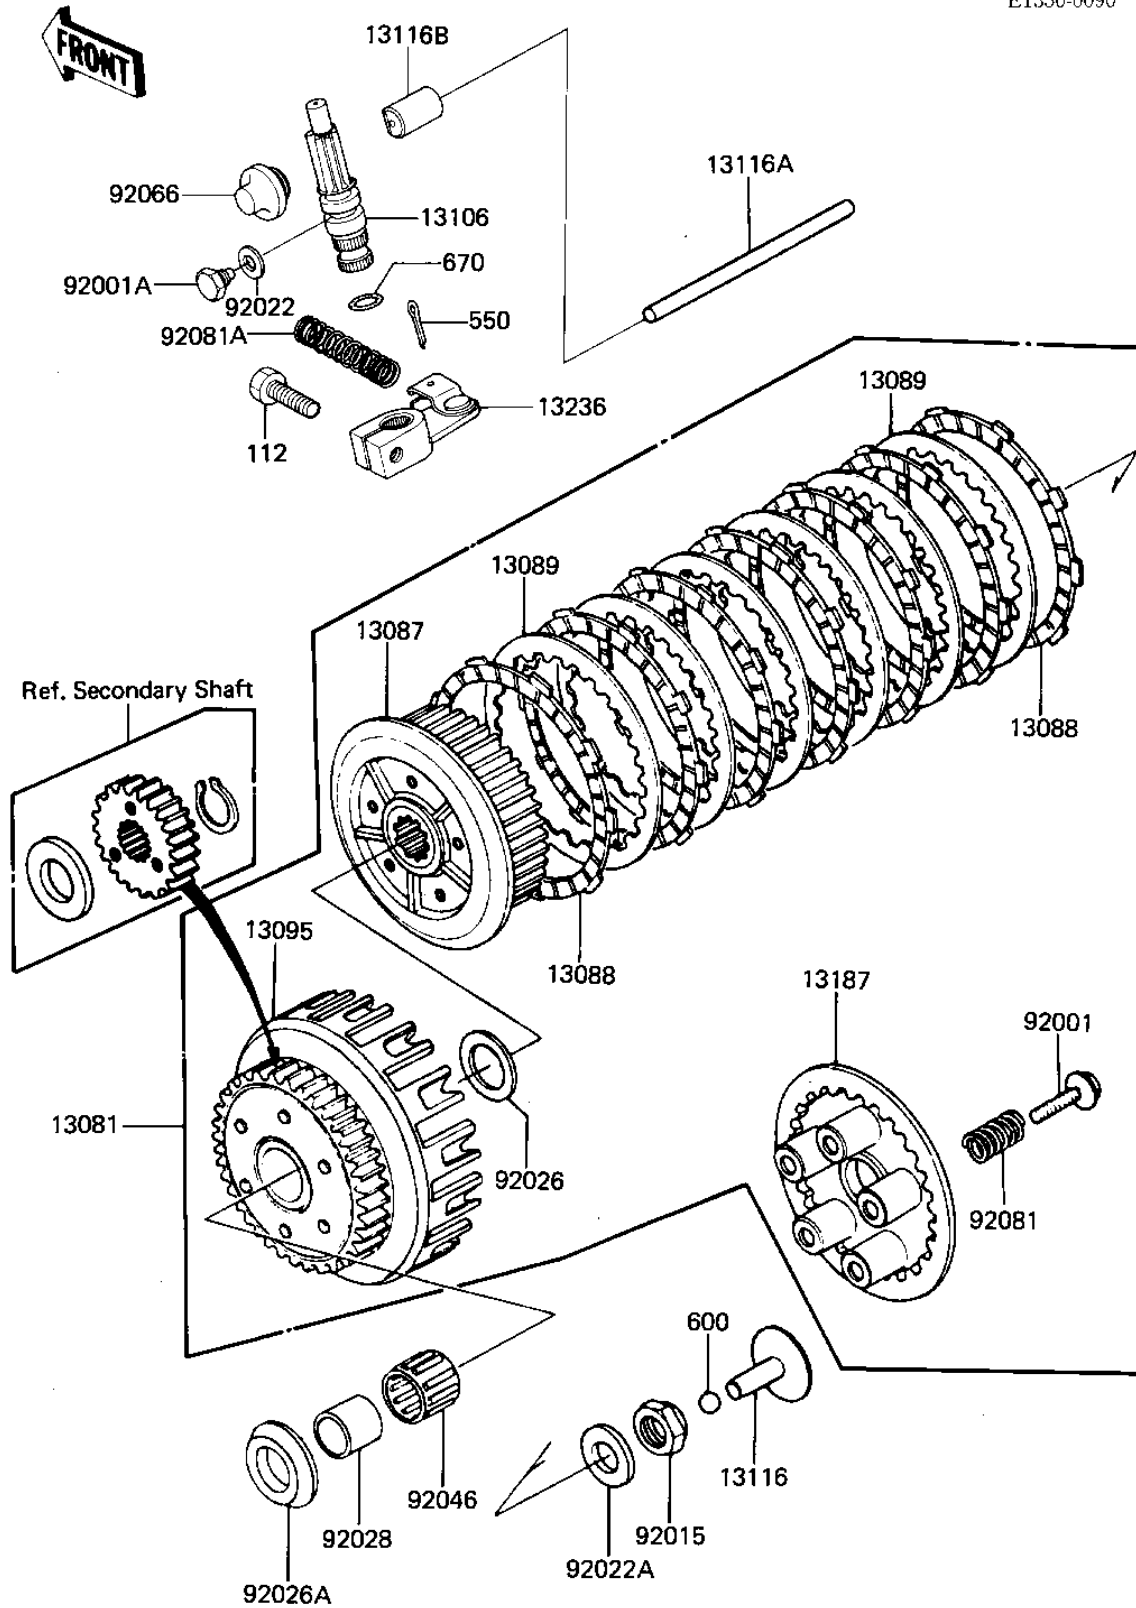

1984 LTD Shaft

PARTS DIAGRAM

CLUTCH

E1350-0090

1984 LTD Shaft

PARTS LIST

CLUTCH

Kawasaki

Let the Good Times Roll®

ITEM NAME

PART NUMBER

QUANTITY
