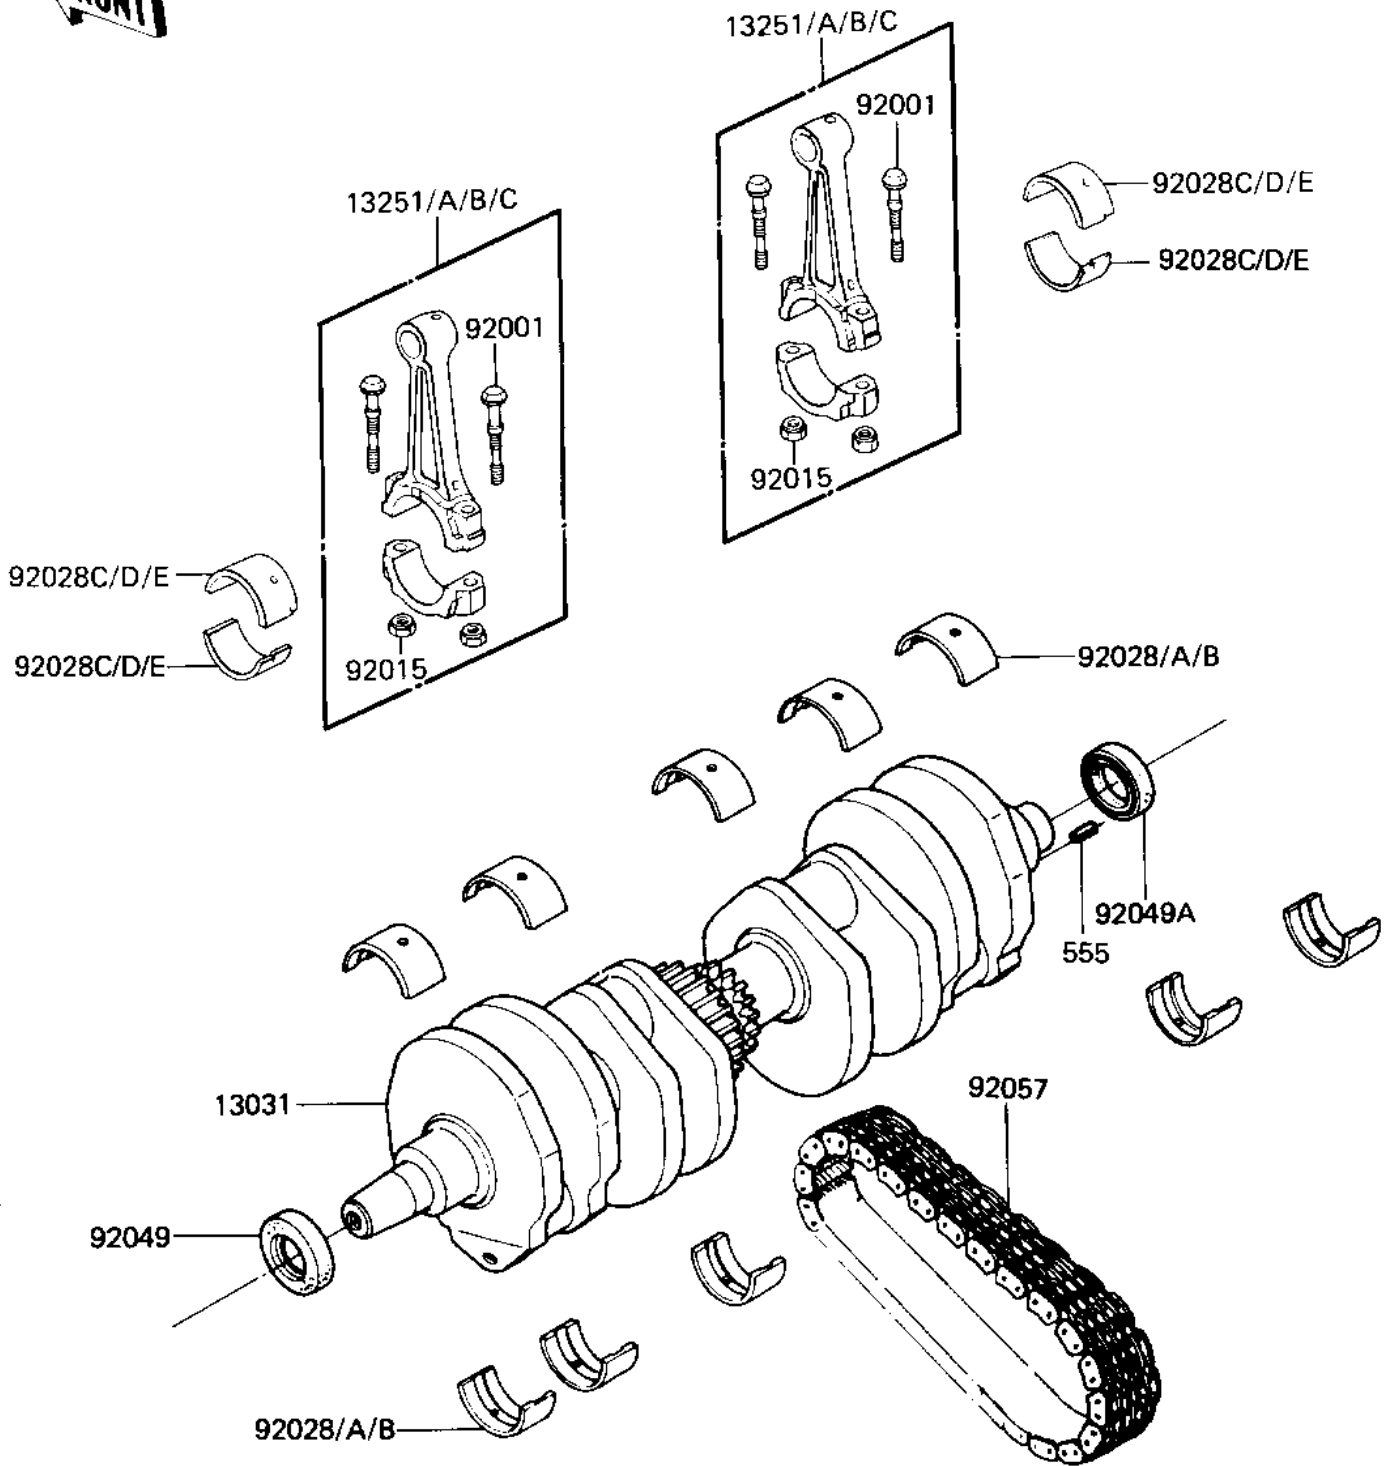

1984 LTD Shaft

PARTS DIAGRAM CRANKSHAFT

E1321-0034

1984 LTD Shaft

PARTS LIST CRANKSHAFT

ITEM NAME

PART NUMBER

QUANTITY
