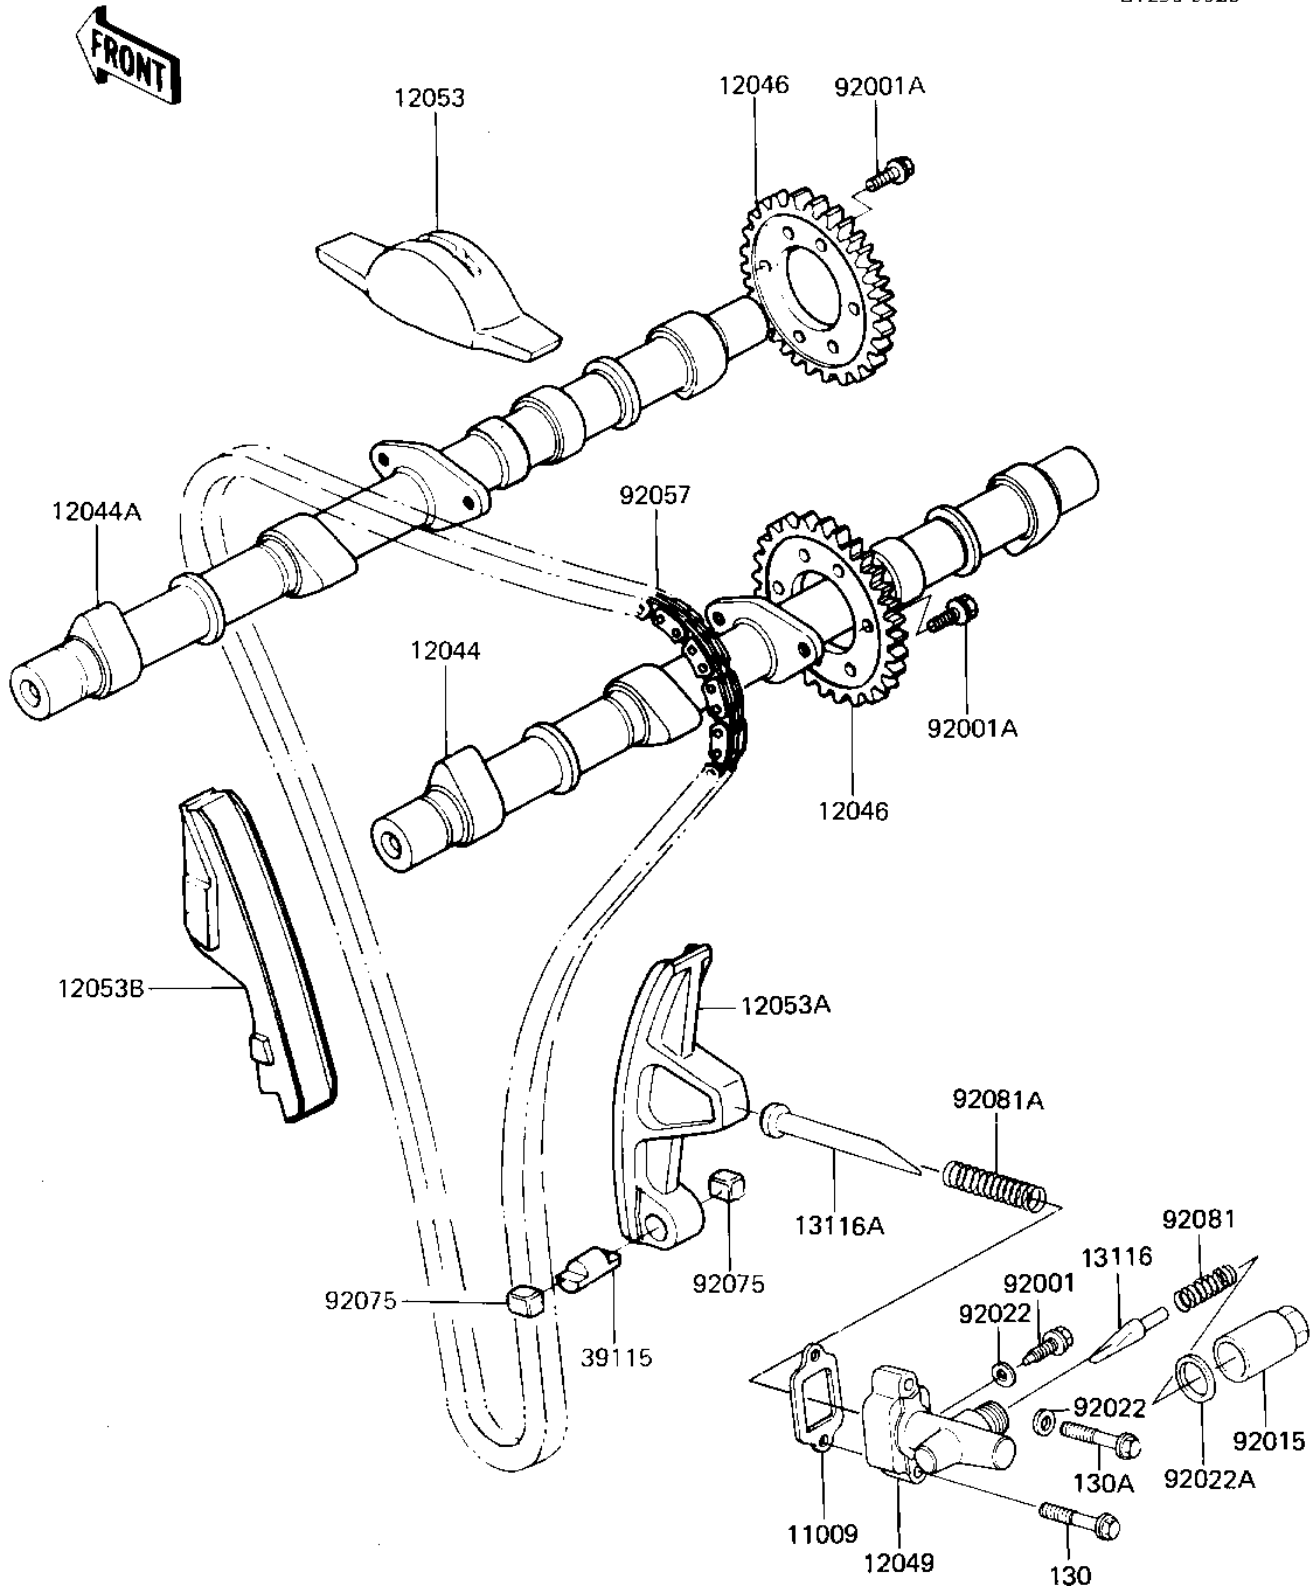

1984 LTD Shaft

PARTS DIAGRAM

CAMSHAFTS/CHAIN/TENSIONER

E1230-0026

1984 LTD Shaft

PARTS LIST

CAMSHAFTS/CHAIN/TENSIONER

ITEM NAME

PART NUMBER

QUANTITY
