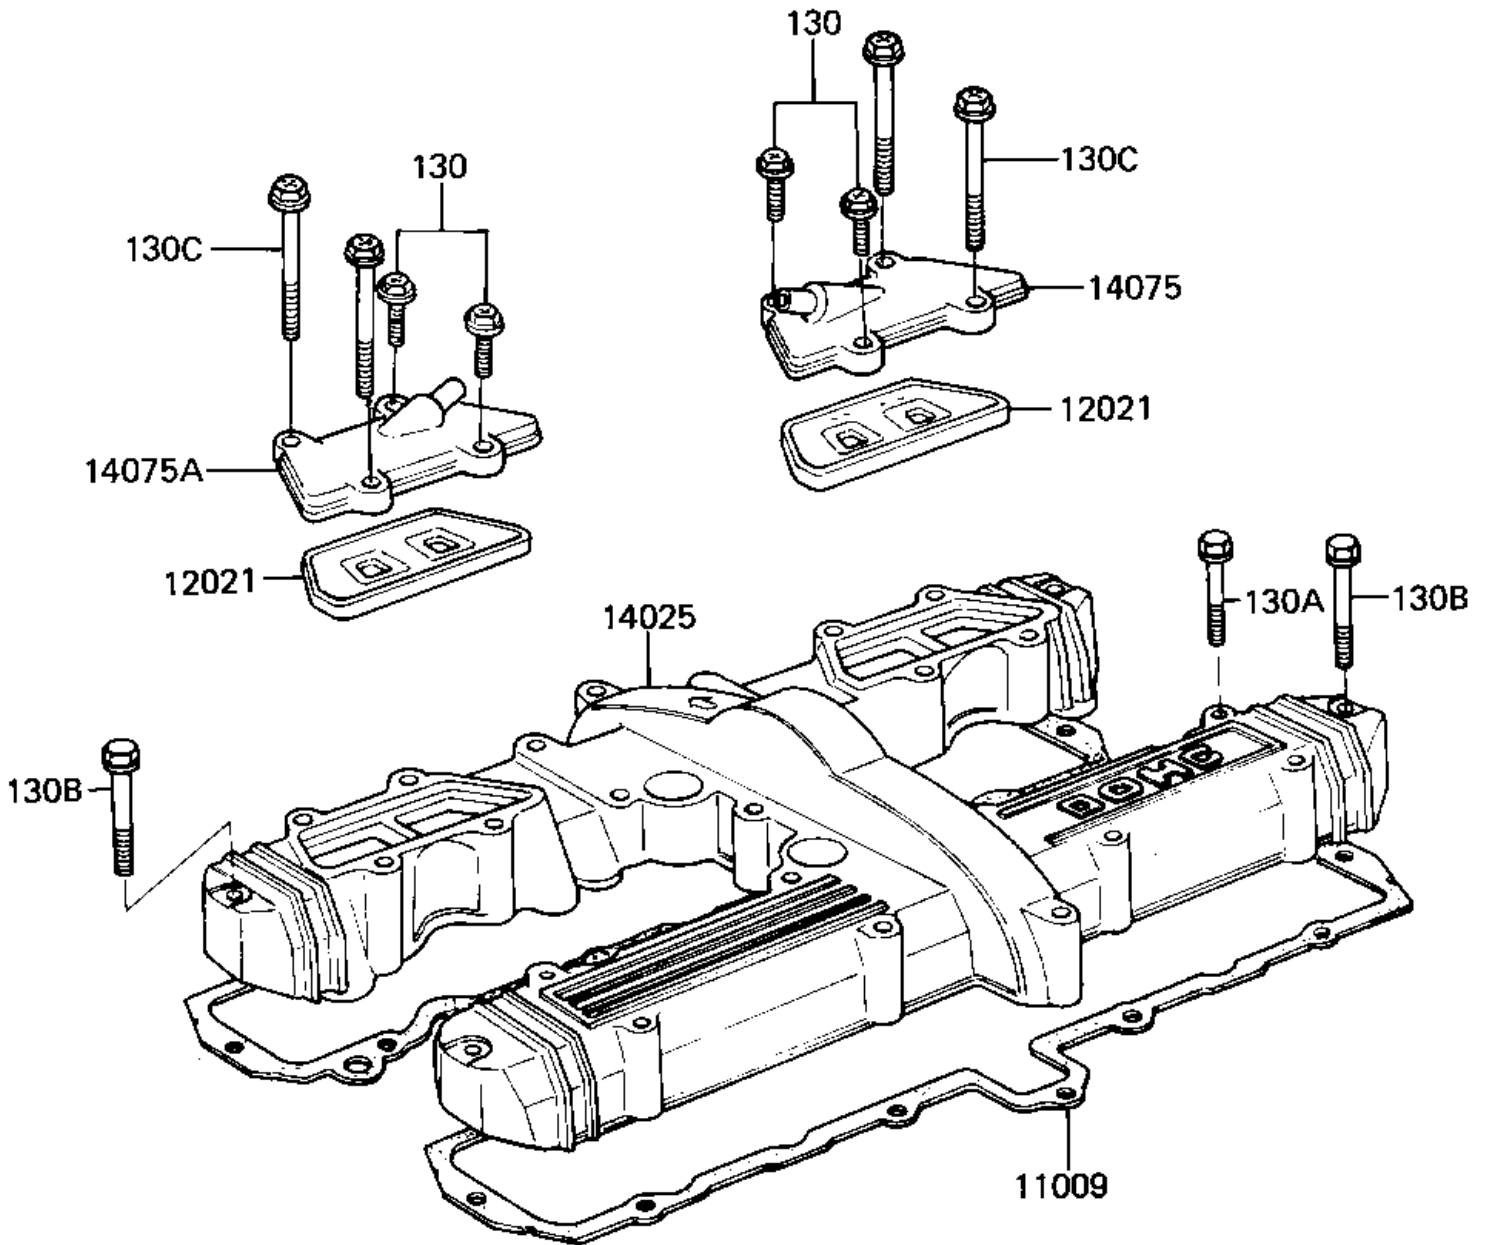

1984 LTD Shaft

PARTS DIAGRAM

CYLINDER HEAD COVER

E1112-0073

1984 LTD Shaft

PARTS LIST

CYLINDER HEAD COVER

Kawasaki

Let the Good Times Roll®

ITEM NAME

PART NUMBER

QUANTITY
