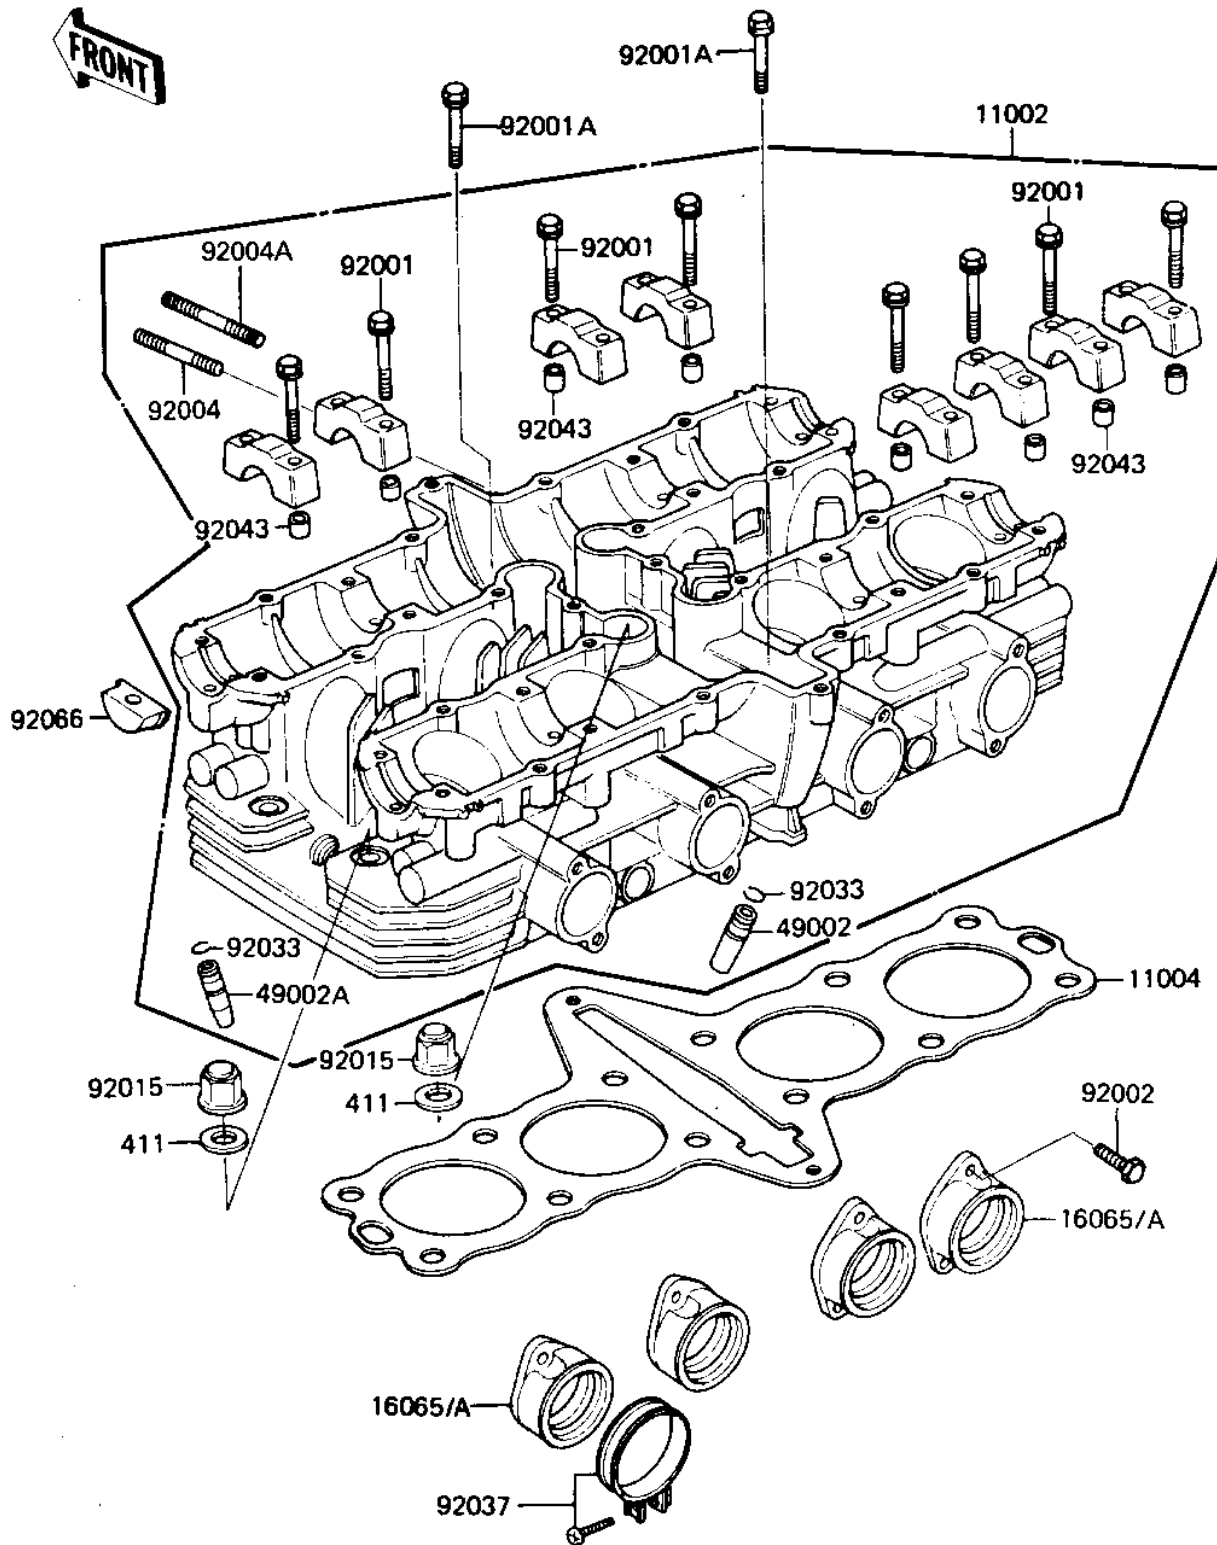

# 1984 LTD Shaft

## PARTS DIAGRAM CYLINDER HEAD

E1111-0156

## PARTS LIST CYLINDER HEAD

ITEM NAME	PART NUMBER	QUANTITY
-----------	-------------	----------

---