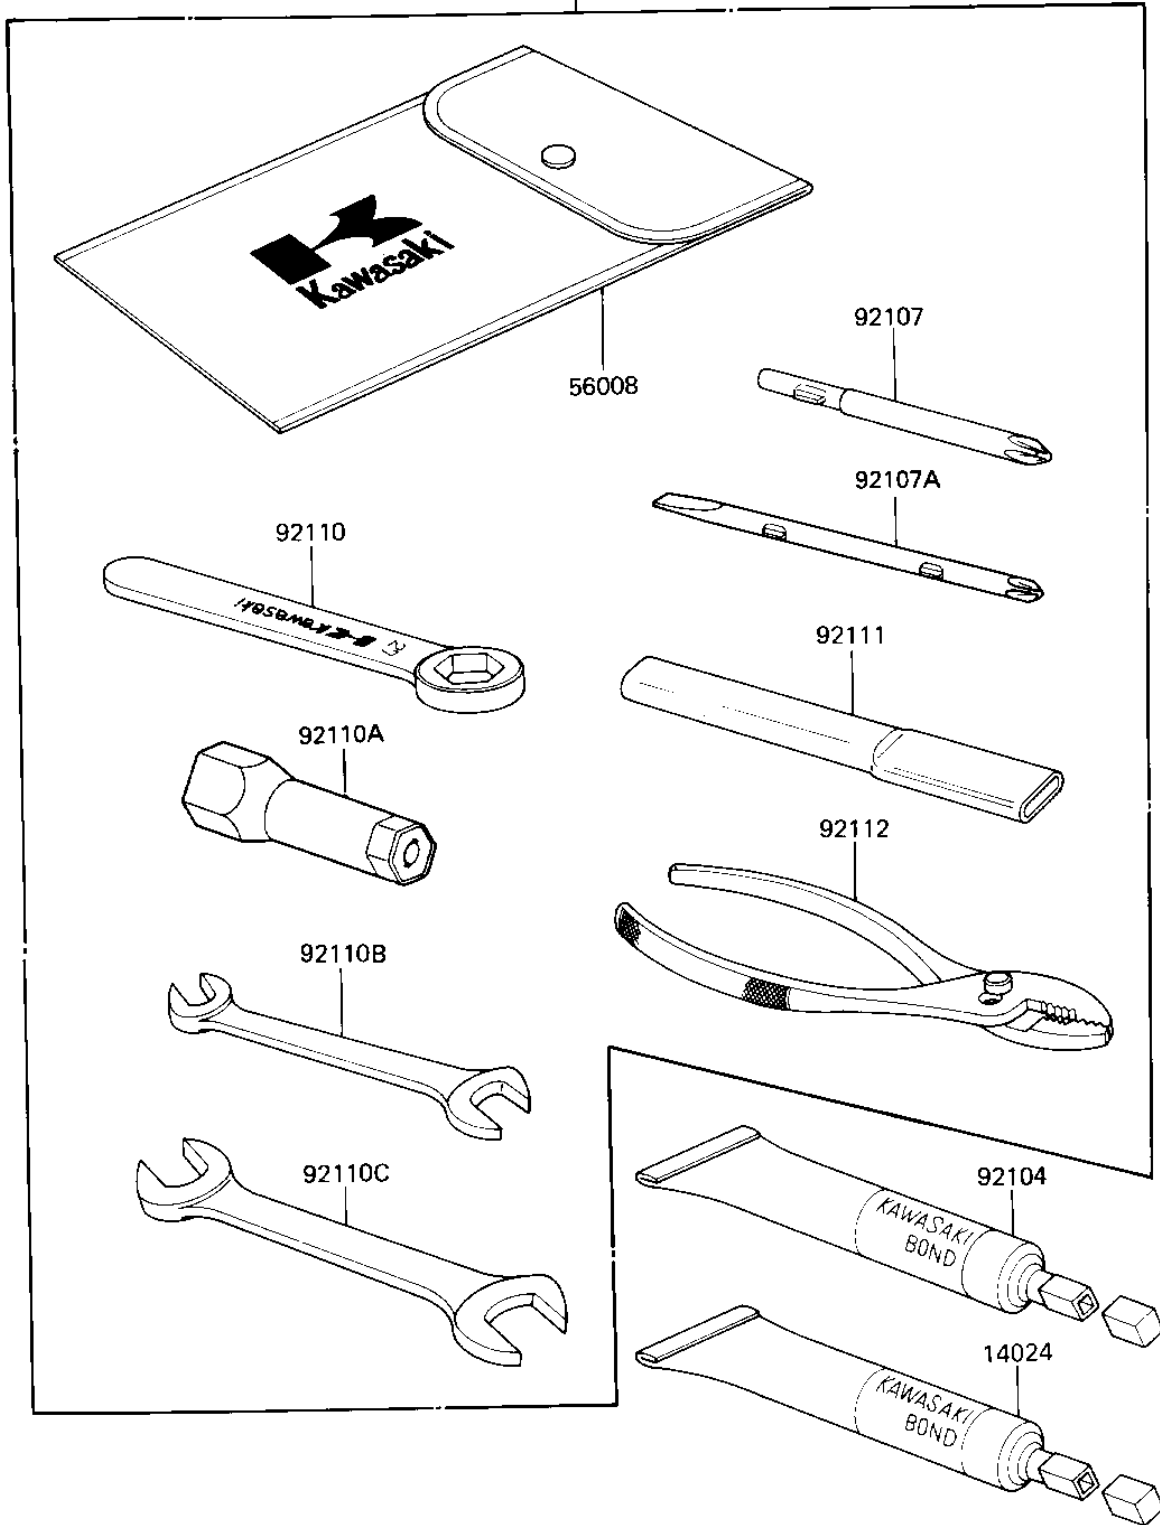

1984 GPz

PARTS DIAGRAM

OWNER TOOLS

56007

F2810-0095

1984 GPz

PARTS LIST OWNER TOOLS

ITEM NAME

PART NUMBER

QUANTITY
