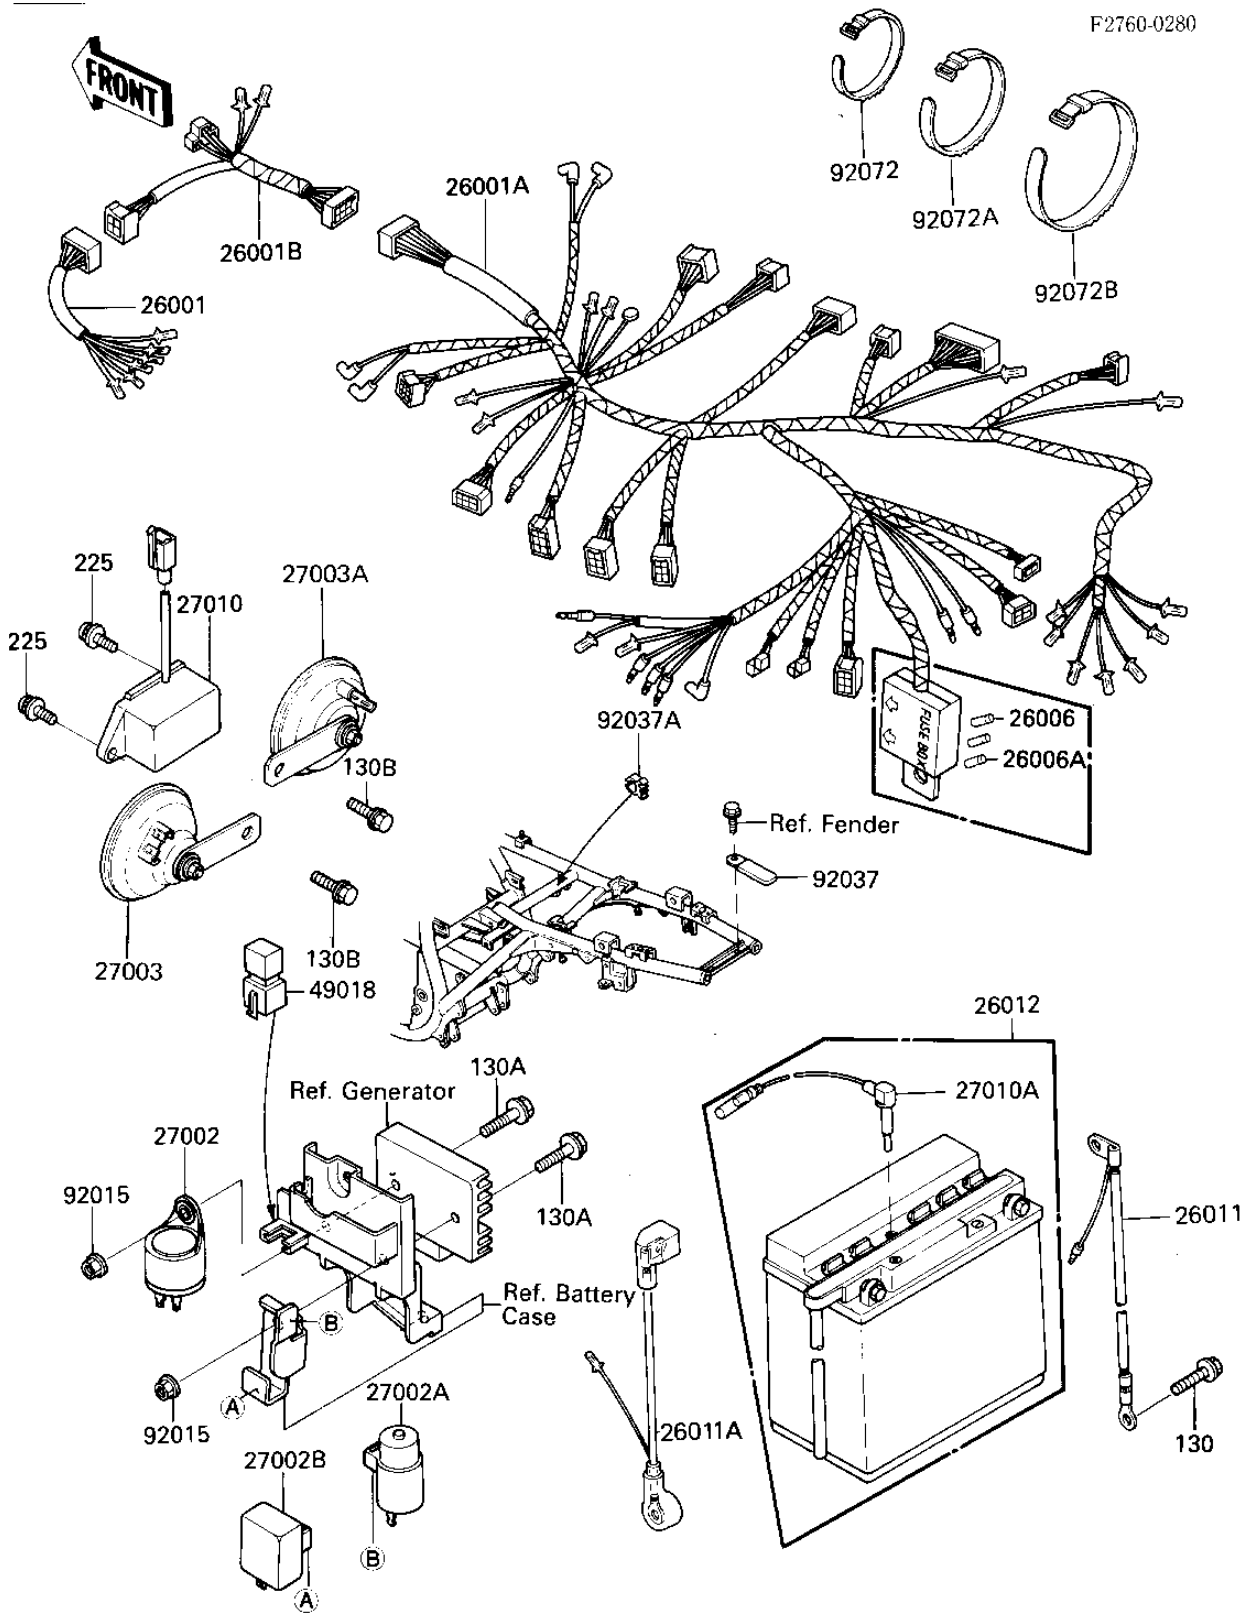

1986 GPz

PARTS DIAGRAM

CHASSIS ELECTRICAL EQUIPMENT

1986 GPz

PARTS LIST

CHASSIS ELECTRICAL EQUIPMENT

Kawasaki

Let the Good Times Roll®

ITEM NAME

PART NUMBER

QUANTITY
