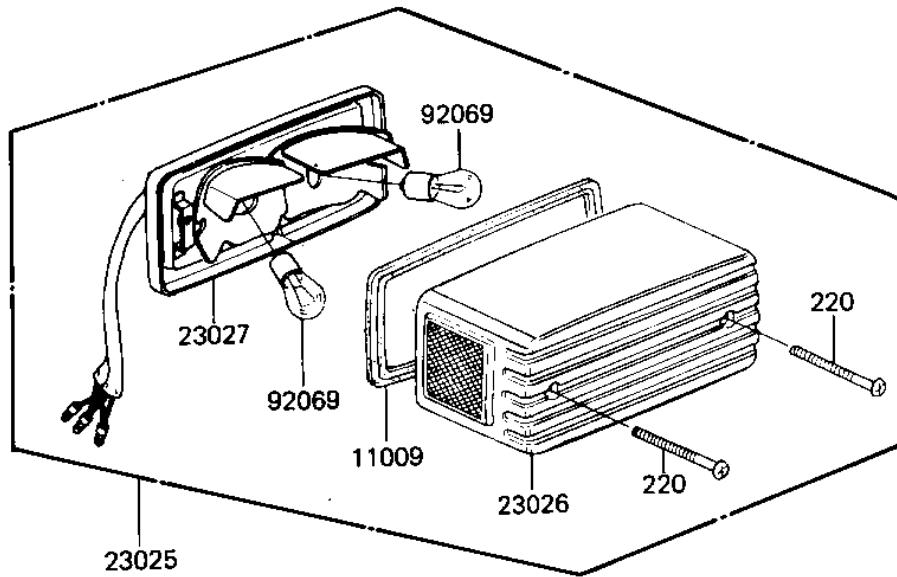

1986 GPz

PARTS DIAGRAM

TAILLIGHT

F2720-0171

1986 GPz

PARTS LIST

TAILLIGHT

Kawasaki

Let the Good Times Roll®

ITEM NAME

PART NUMBER

QUANTITY
