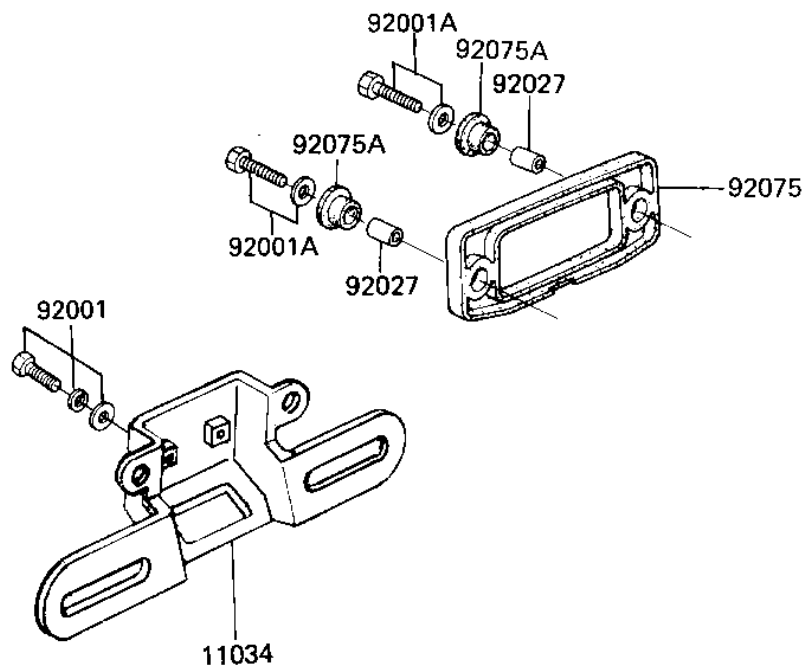

1986 GPz

PARTS DIAGRAM

TAILLIGHT

F2720-0171

1986 GPz

PARTS LIST

TAILLIGHT

Kawasaki

Let the Good Times Roll®

ITEM NAME

PART NUMBER

QUANTITY
