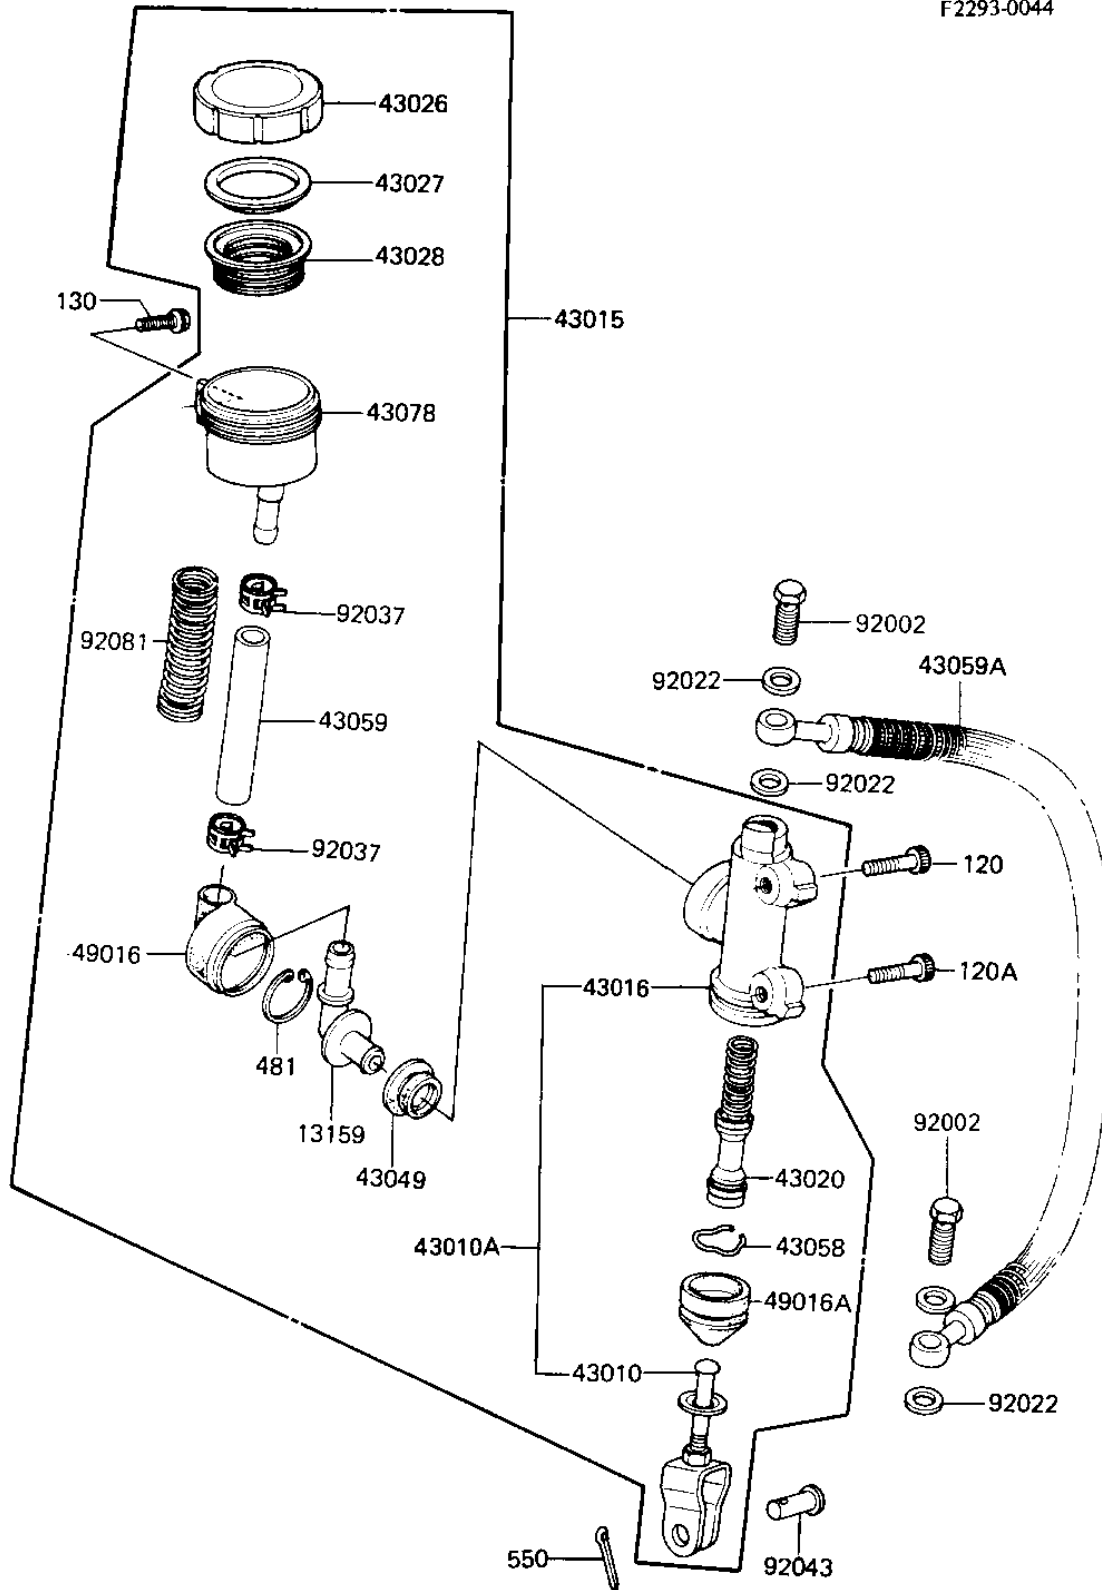

1984 GPz

PARTS DIAGRAM

REAR MASTER CYLINDER

F2293-0044

1984 GPz

PARTS LIST

REAR MASTER CYLINDER

ITEM NAME

PART NUMBER

QUANTITY
