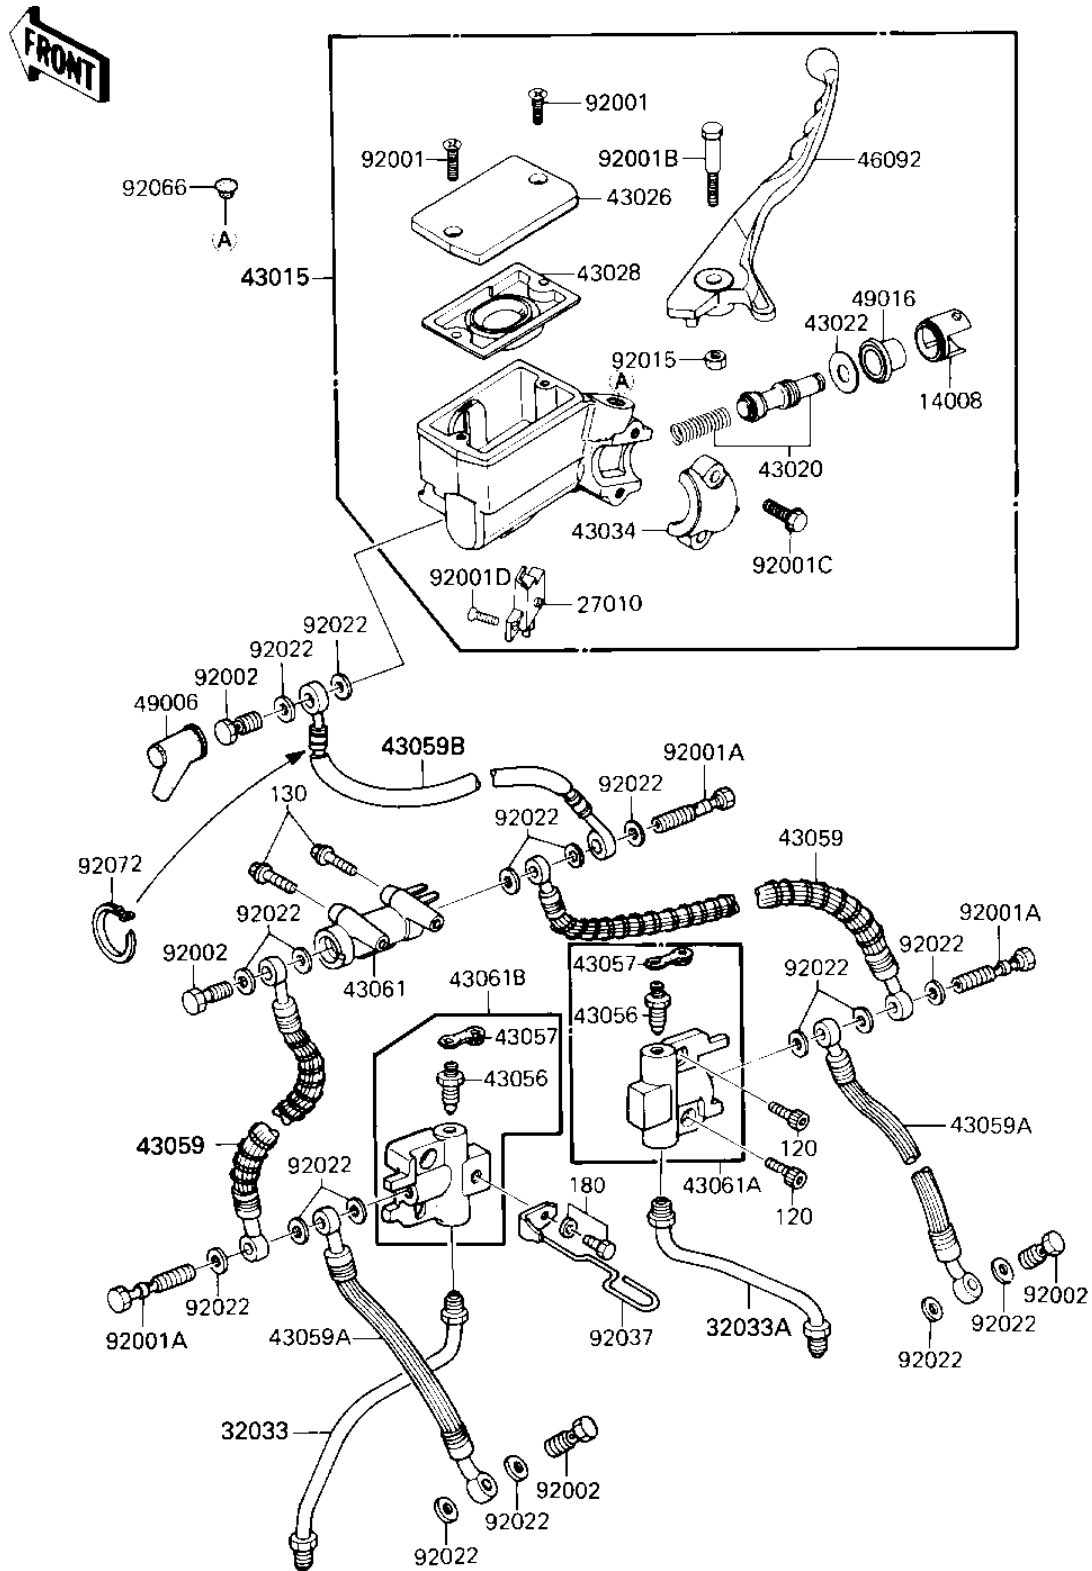

## PARTS DIAGRAM

### FRONT MASTER CYLINDER

F2291-0114

## PARTS LIST

### FRONT MASTER CYLINDER

**Kawasaki**

Let the Good Times Roll®

**ITEM NAME**

**PART NUMBER**

**QUANTITY**

---