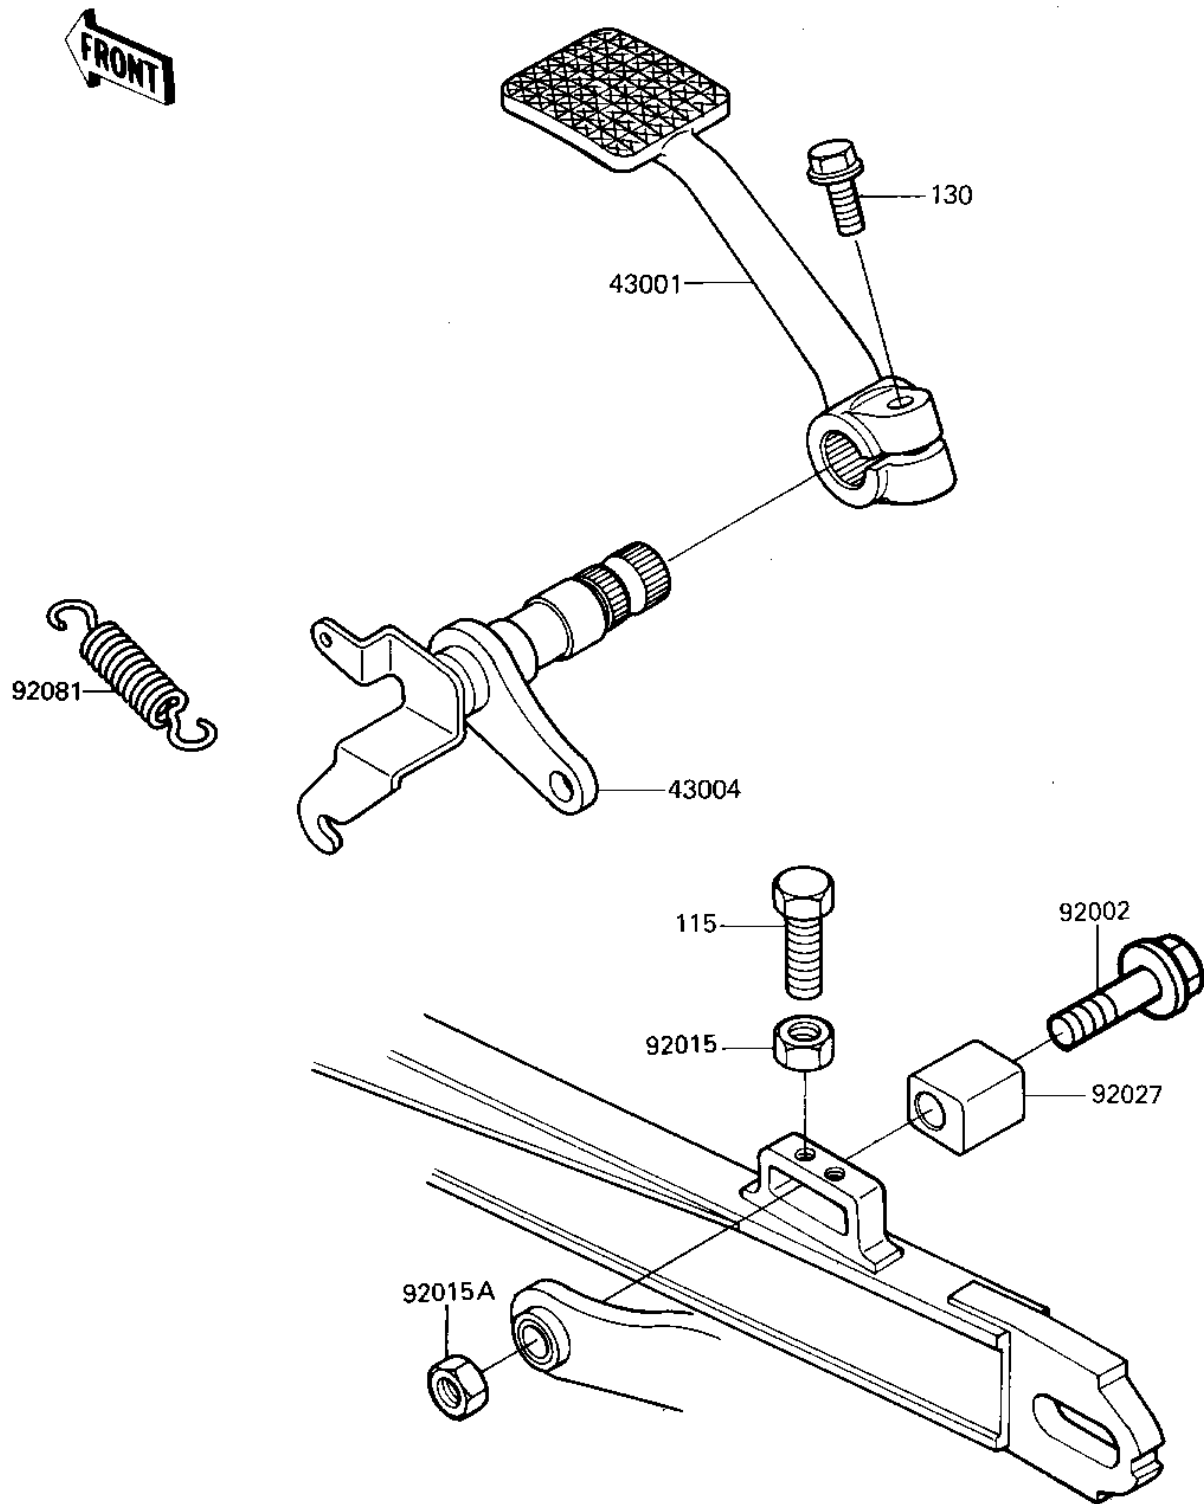

1985 GPz

PARTS DIAGRAM

BRAKE PEDAL

F2260-0121

1985 GPz

PARTS LIST BRAKE PEDAL

ITEM NAME

PART NUMBER

QUANTITY
