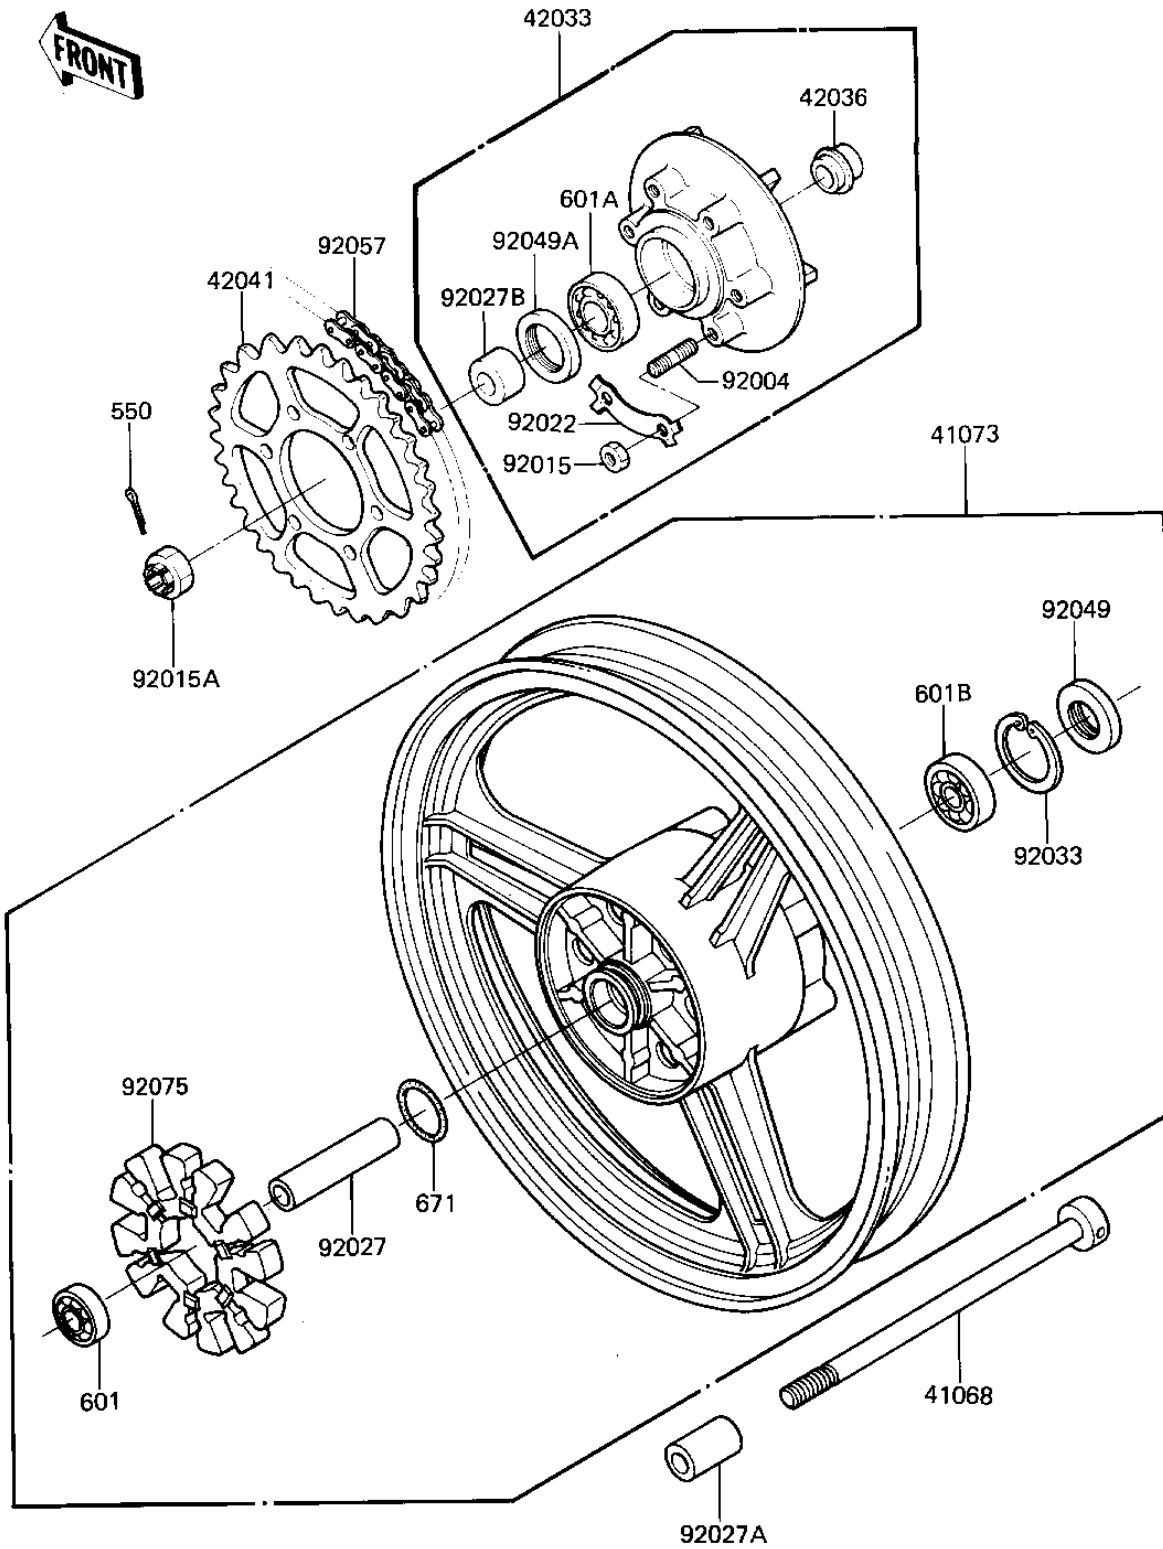

1986 GPz

PARTS DIAGRAM

REAR WHEEL/HUB/CHAIN

F2240-0143

1986 GPz

PARTS LIST

REAR WHEEL/HUB/CHAIN

Kawasaki

Let the Good Times Roll®

ITEM NAME

PART NUMBER

QUANTITY
