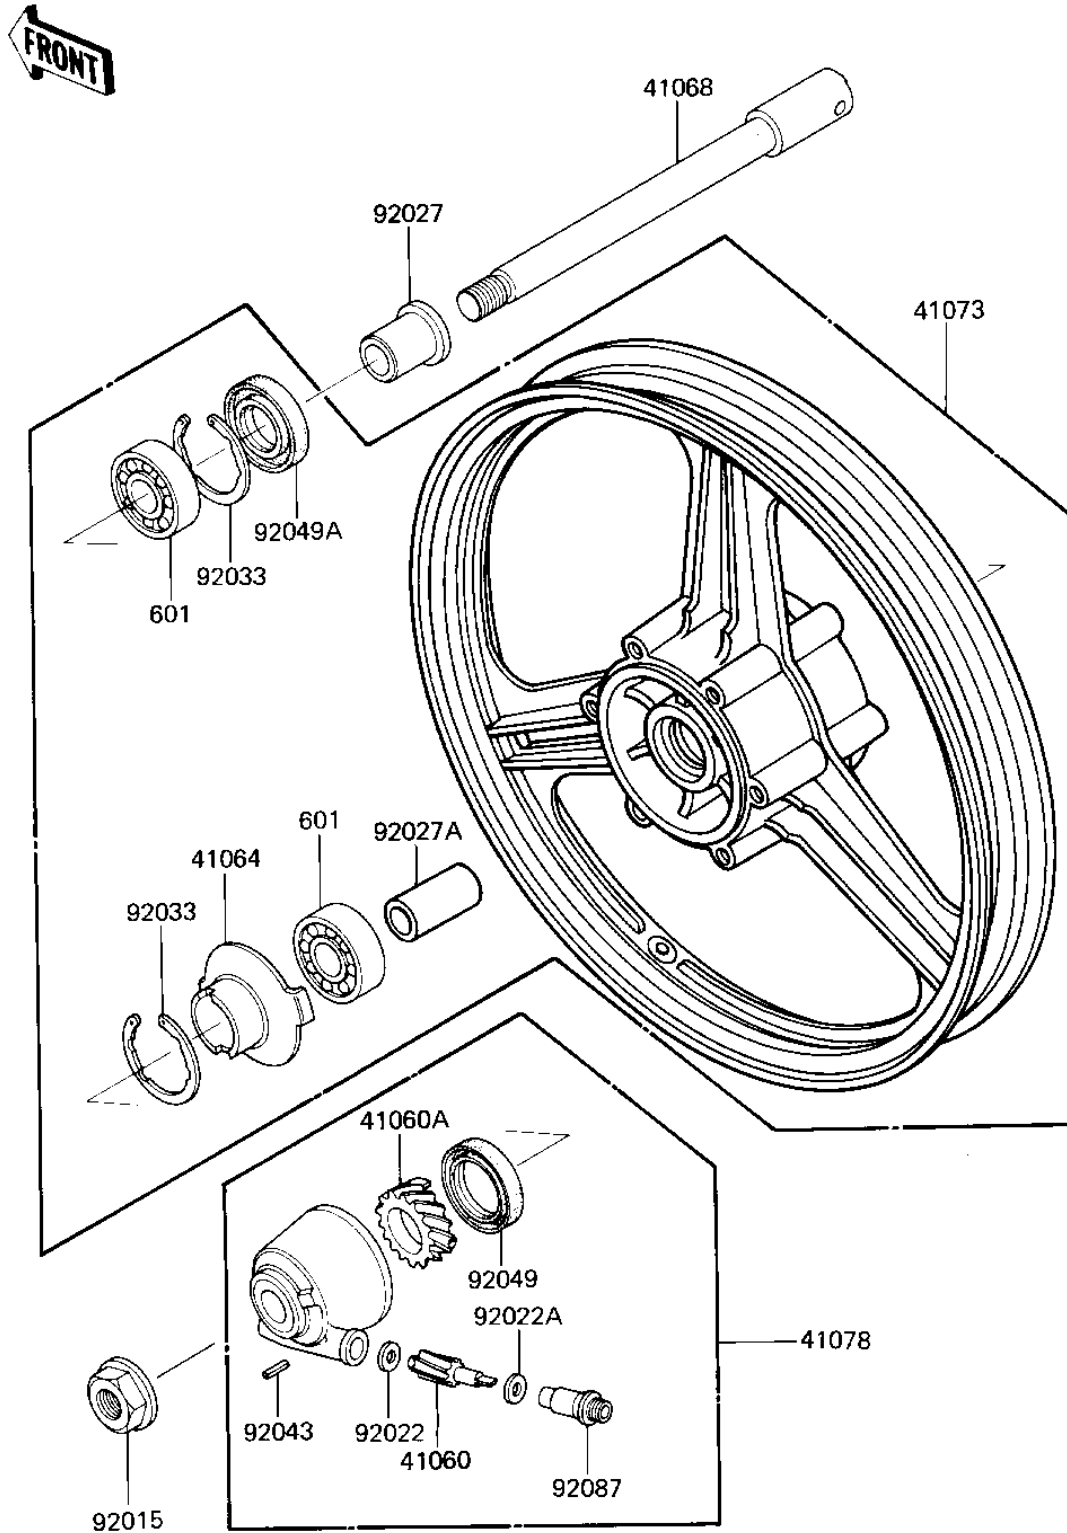

1984 GPz

PARTS DIAGRAM

FRONT WHEEL/HUB

F2230-0101

1984 GPz

PARTS LIST

FRONT WHEEL/HUB

Kawasaki

Let the Good Times Roll®

ITEM NAME

PART NUMBER

QUANTITY
