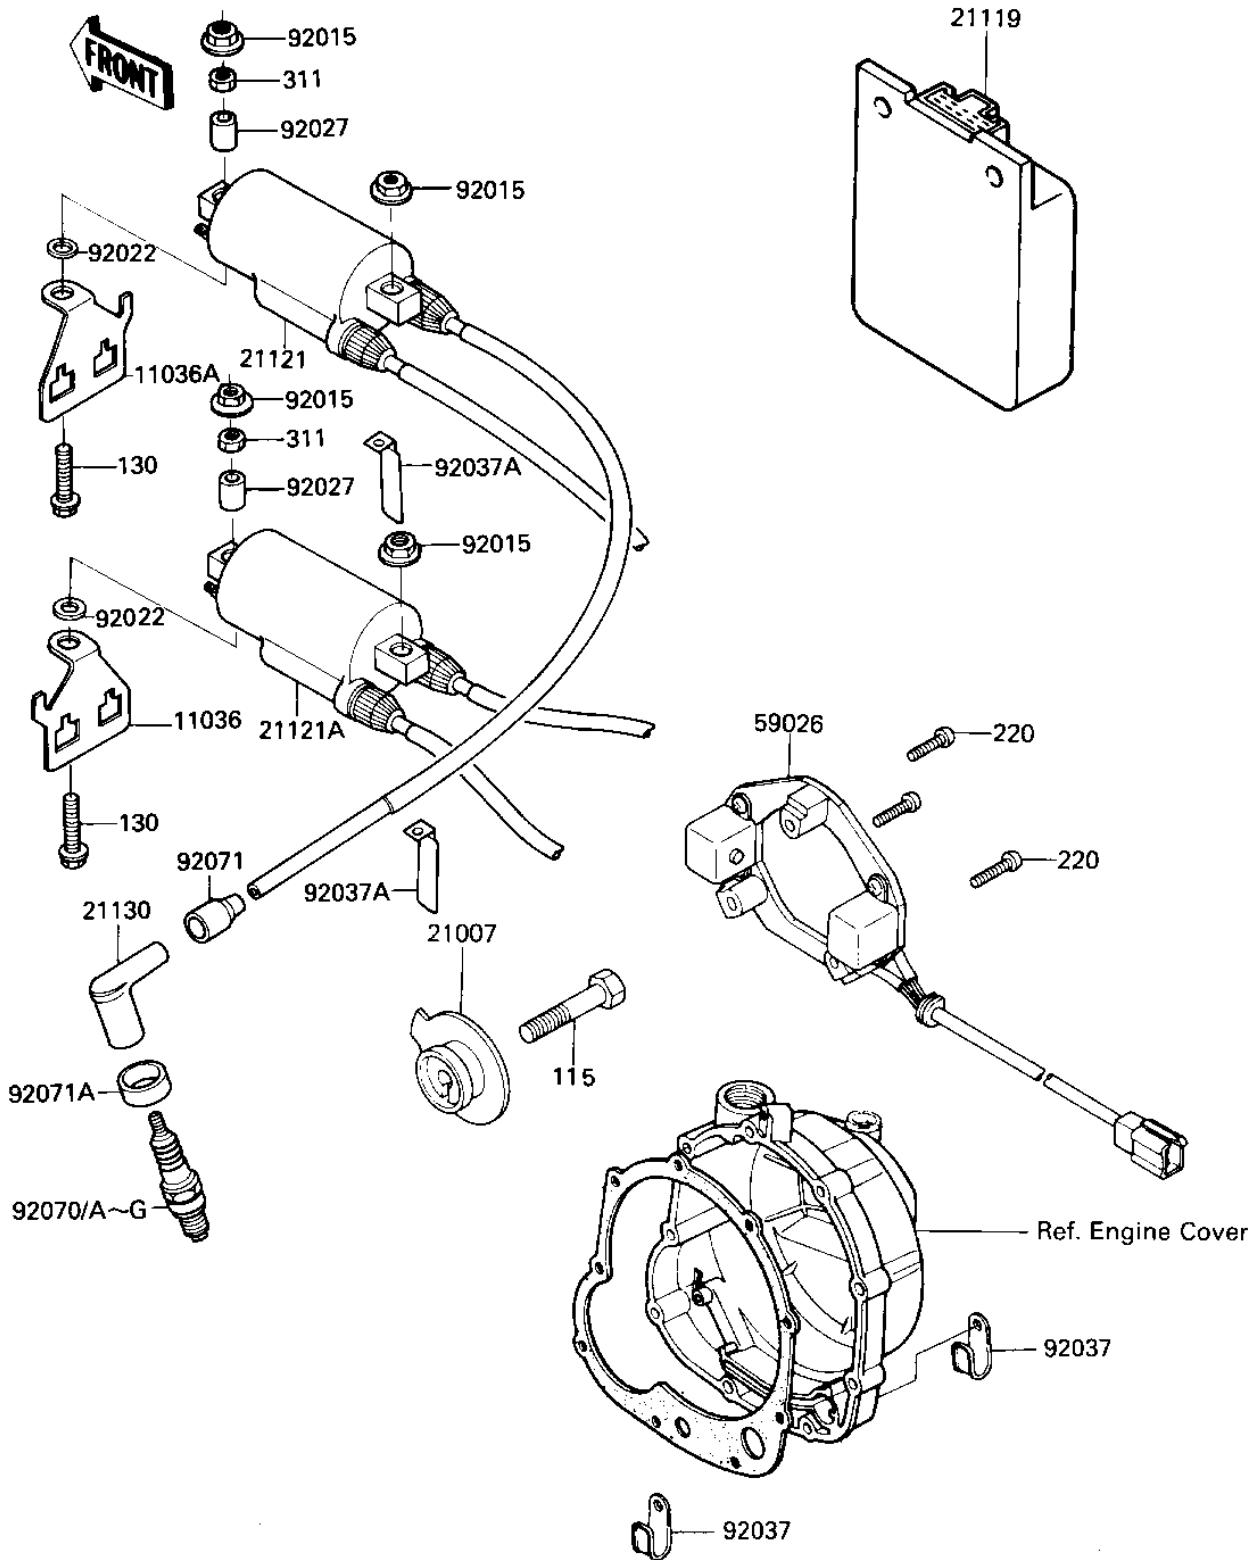

1986 GPz

PARTS DIAGRAM

IGNITION

1986 GPz

PARTS LIST

IGNITION

Kawasaki

Let the Good Times Roll®

ITEM NAME

PART NUMBER

QUANTITY
