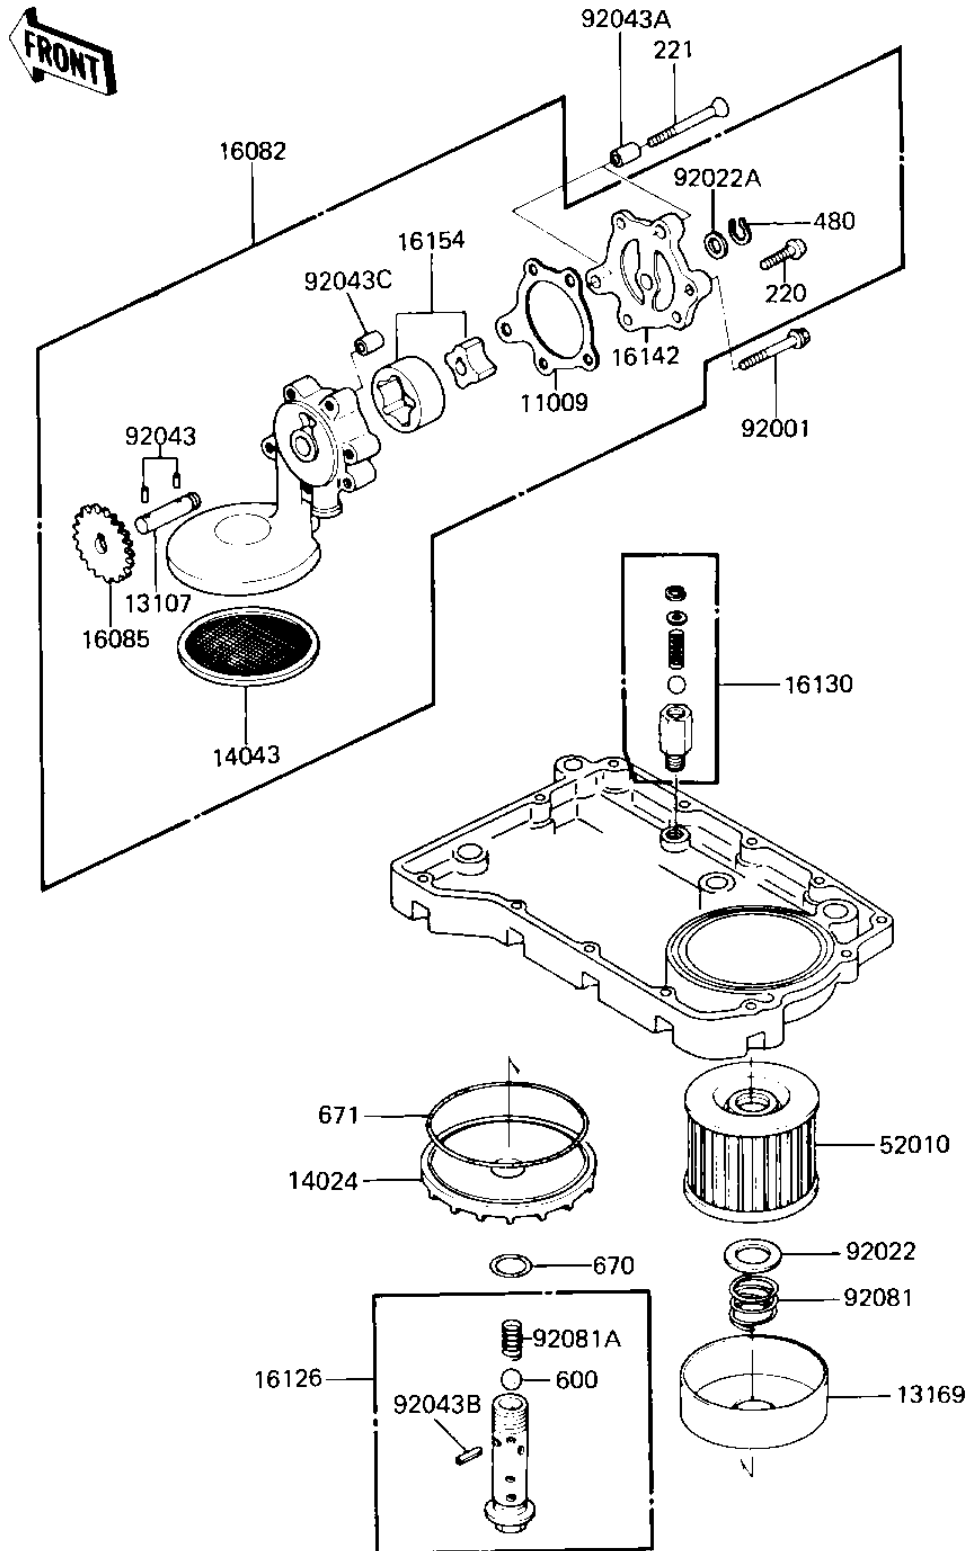

1985 GPz

PARTS DIAGRAM

OIL PUMP / OIL FILTER

E1710-0039

1985 GPz

PARTS LIST

OIL PUMP / OIL FILTER

Kawasaki

Let the Good Times Roll®

ITEM NAME

PART NUMBER

QUANTITY
