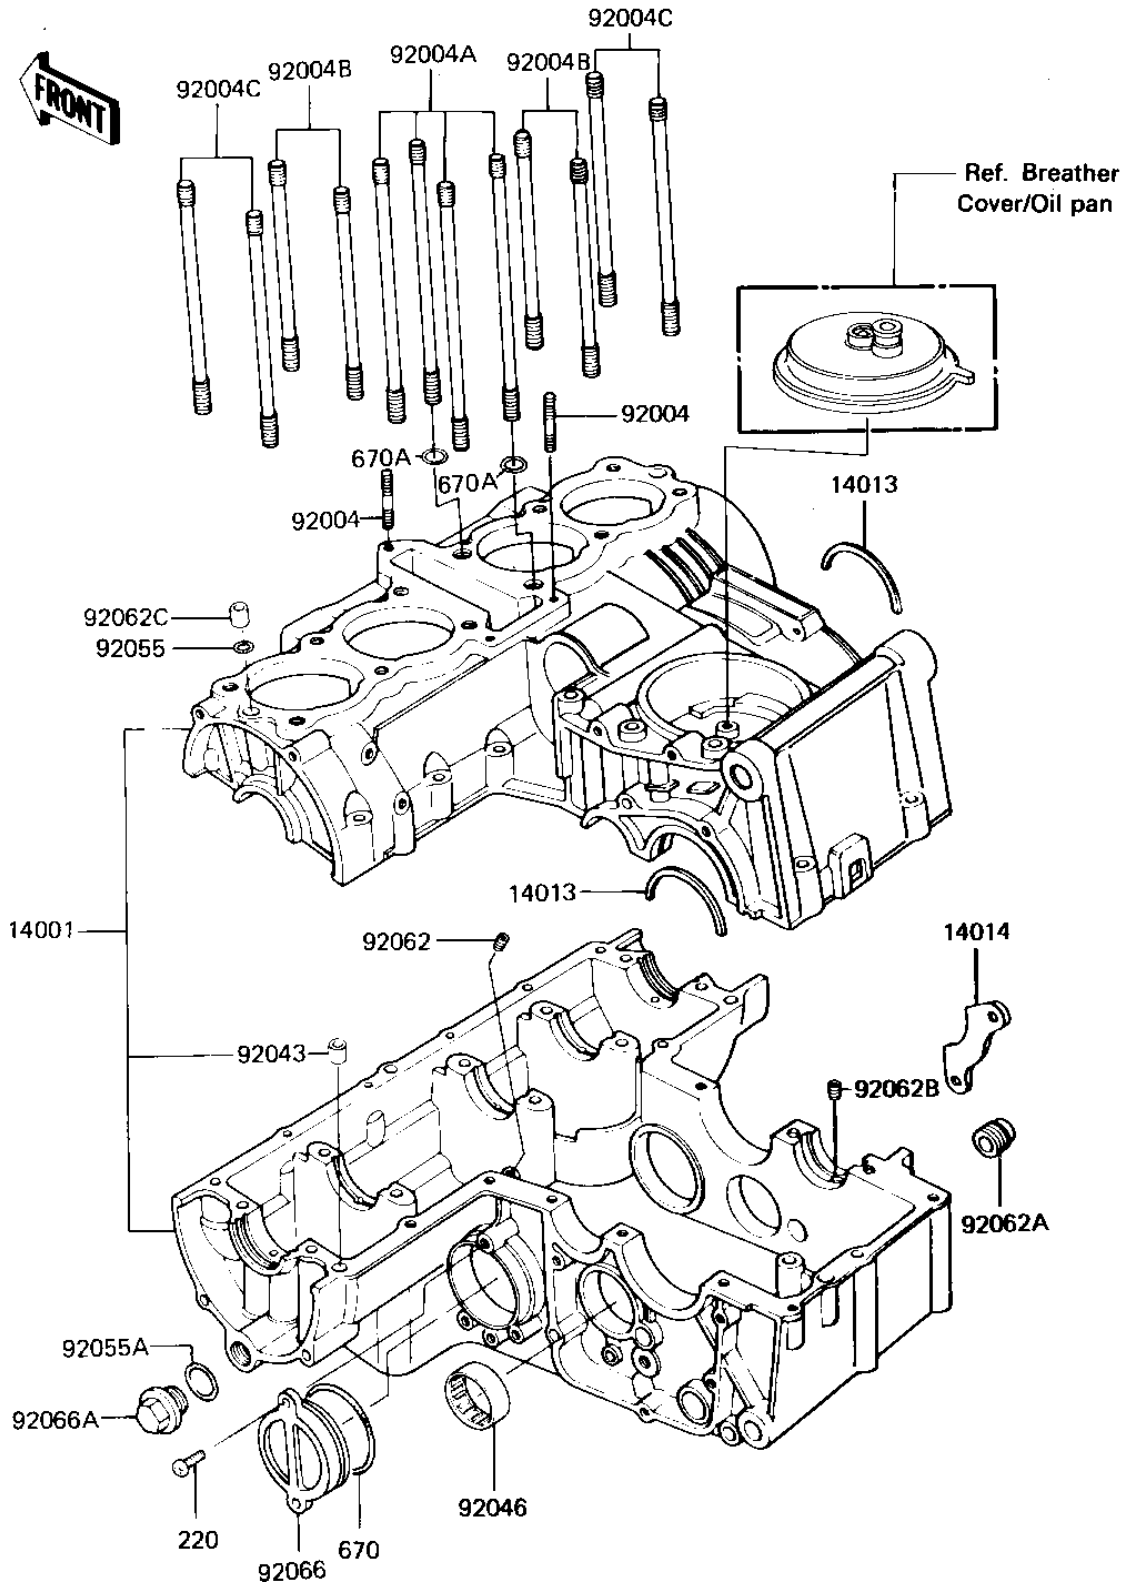

1985 GPz

PARTS DIAGRAM

CRANKCASE

E1411-0100

1985 GPz

PARTS LIST

CRANKCASE

Kawasaki

Let the Good Times Roll®

ITEM NAME

PART NUMBER

QUANTITY
