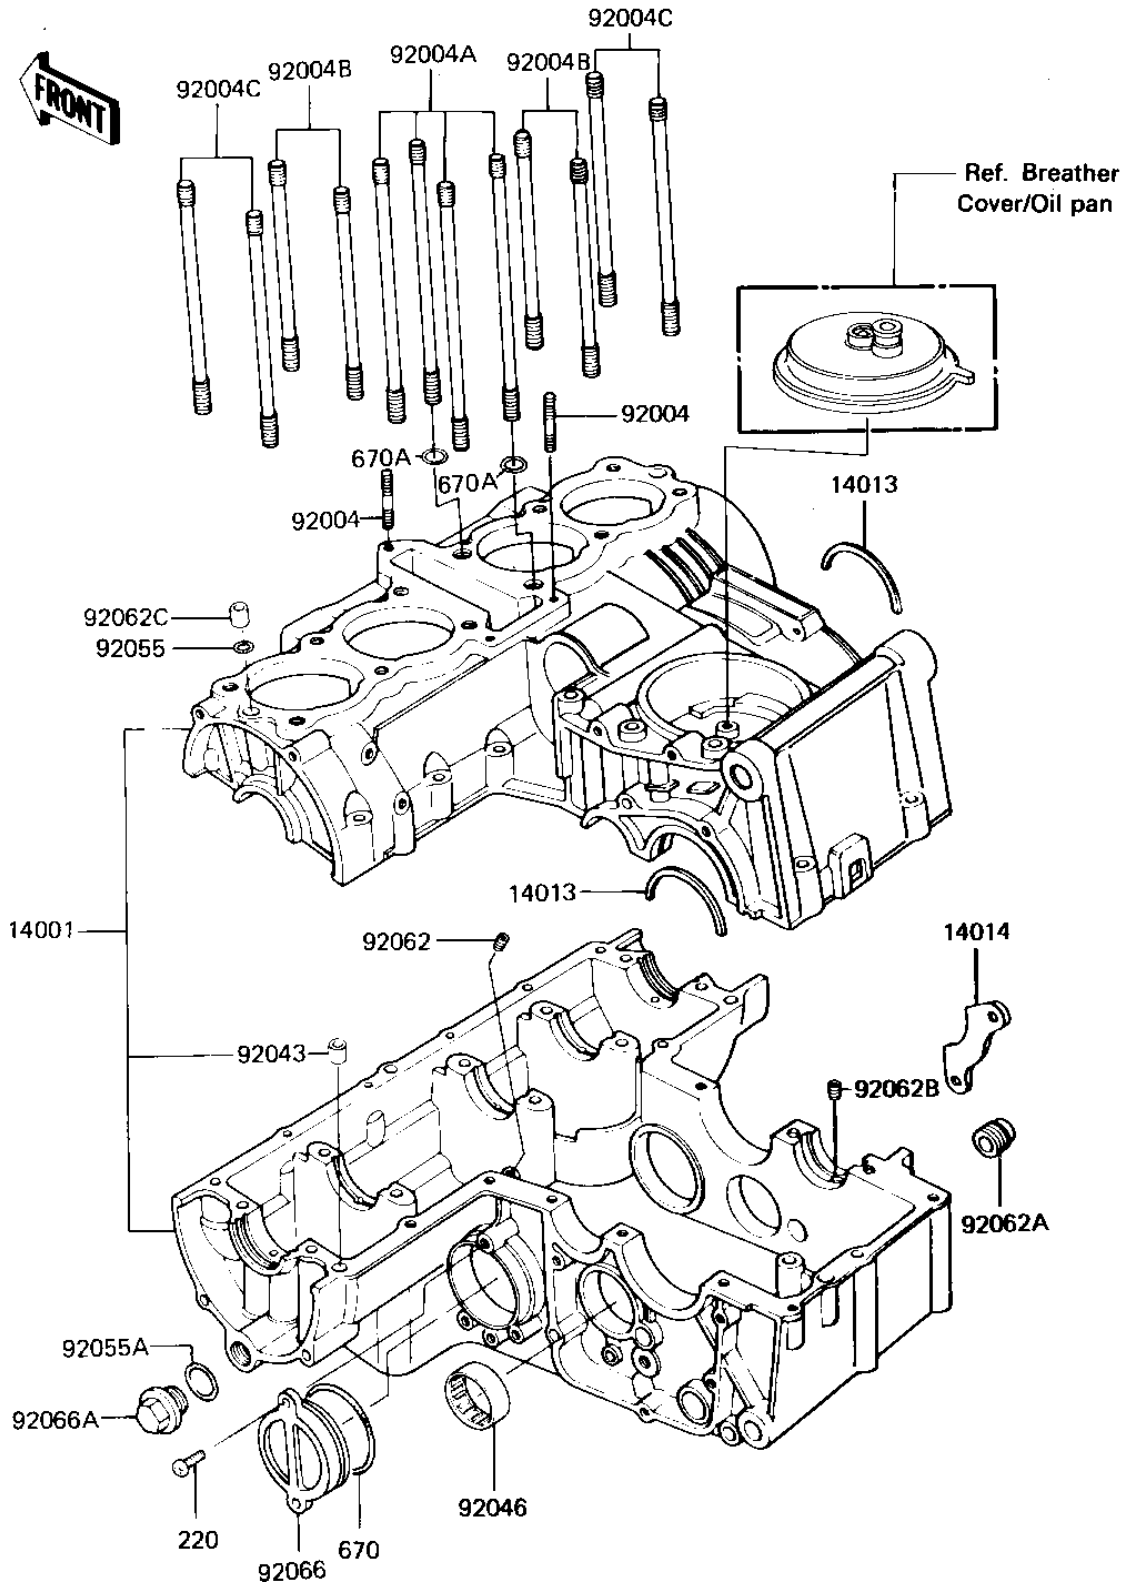

1984 GPz

PARTS DIAGRAM

CRANKCASE

E1411-0100

1984 GPz

PARTS LIST

CRANKCASE

Kawasaki

Let the Good Times Roll®

ITEM NAME

PART NUMBER

QUANTITY
