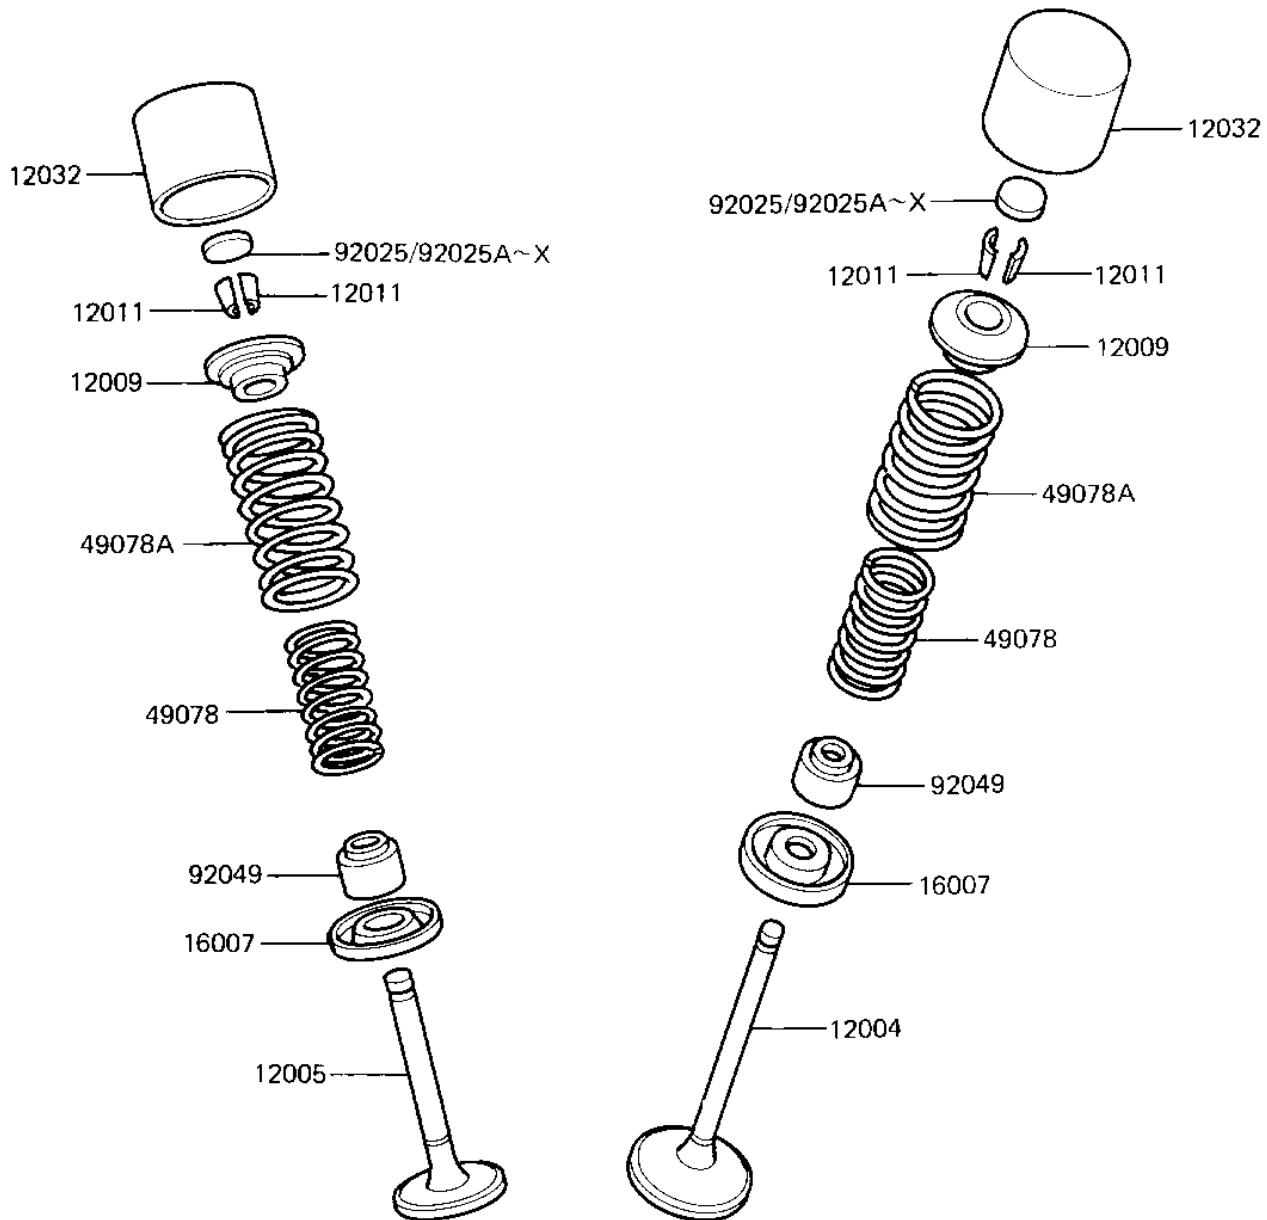

1986 GPz

PARTS DIAGRAM

VALVES

E1210-0003

1986 GPz

PARTS LIST

VALVES

Kawasaki

Let the Good Times Roll®

ITEM NAME

PART NUMBER

QUANTITY
