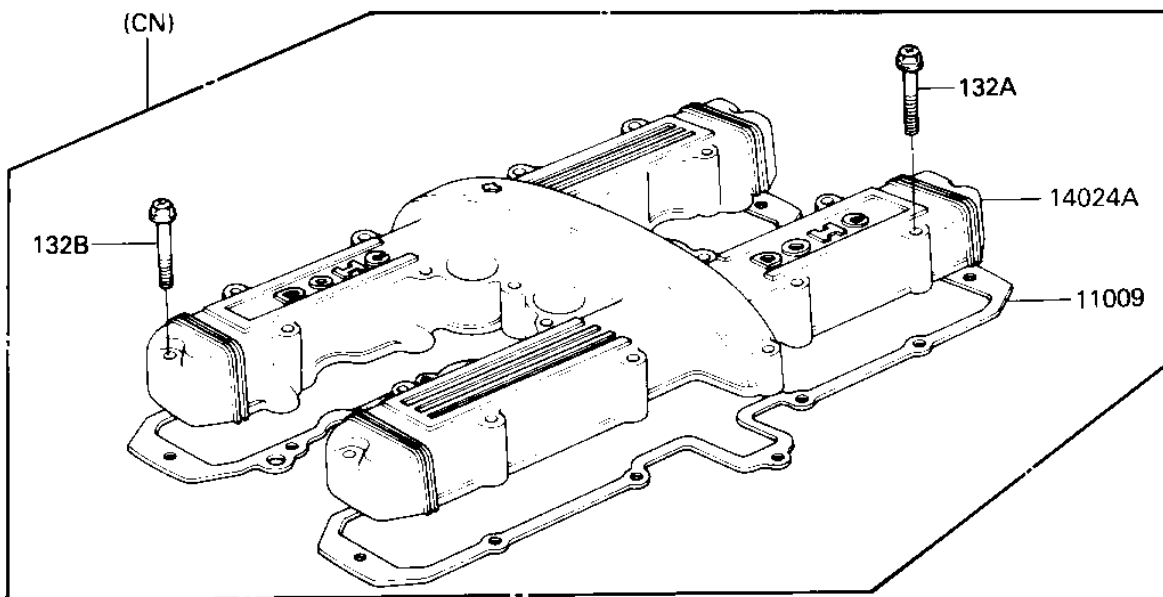

1985 GPz

PARTS DIAGRAM

CYLINDER HEAD COVER

E1112-0067

1985 GPz

PARTS LIST

CYLINDER HEAD COVER

Kawasaki

Let the Good Times Roll®

ITEM NAME

PART NUMBER

QUANTITY
