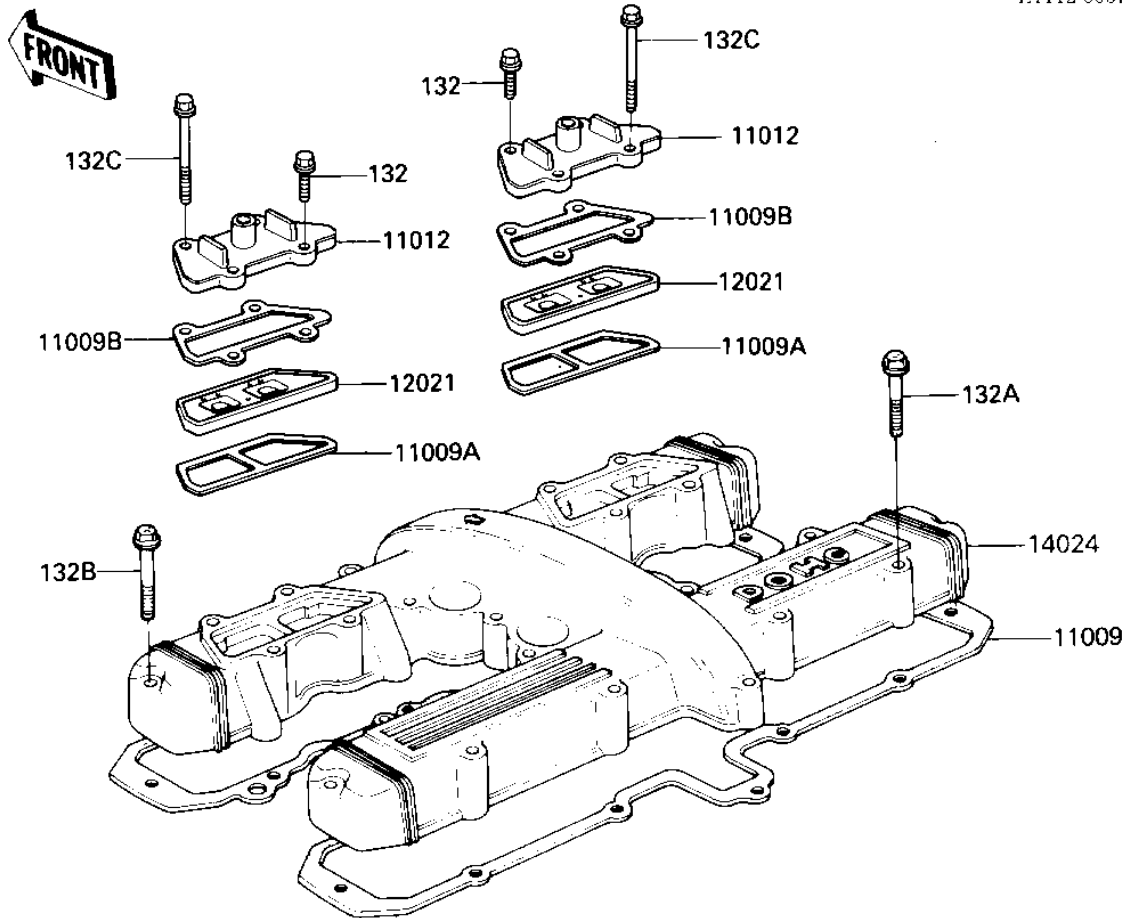

1985 GPz

PARTS DIAGRAM

CYLINDER HEAD COVER

E1112-0067

1985 GPz

PARTS LIST

CYLINDER HEAD COVER

Kawasaki

Let the Good Times Roll®

ITEM NAME

PART NUMBER

QUANTITY
