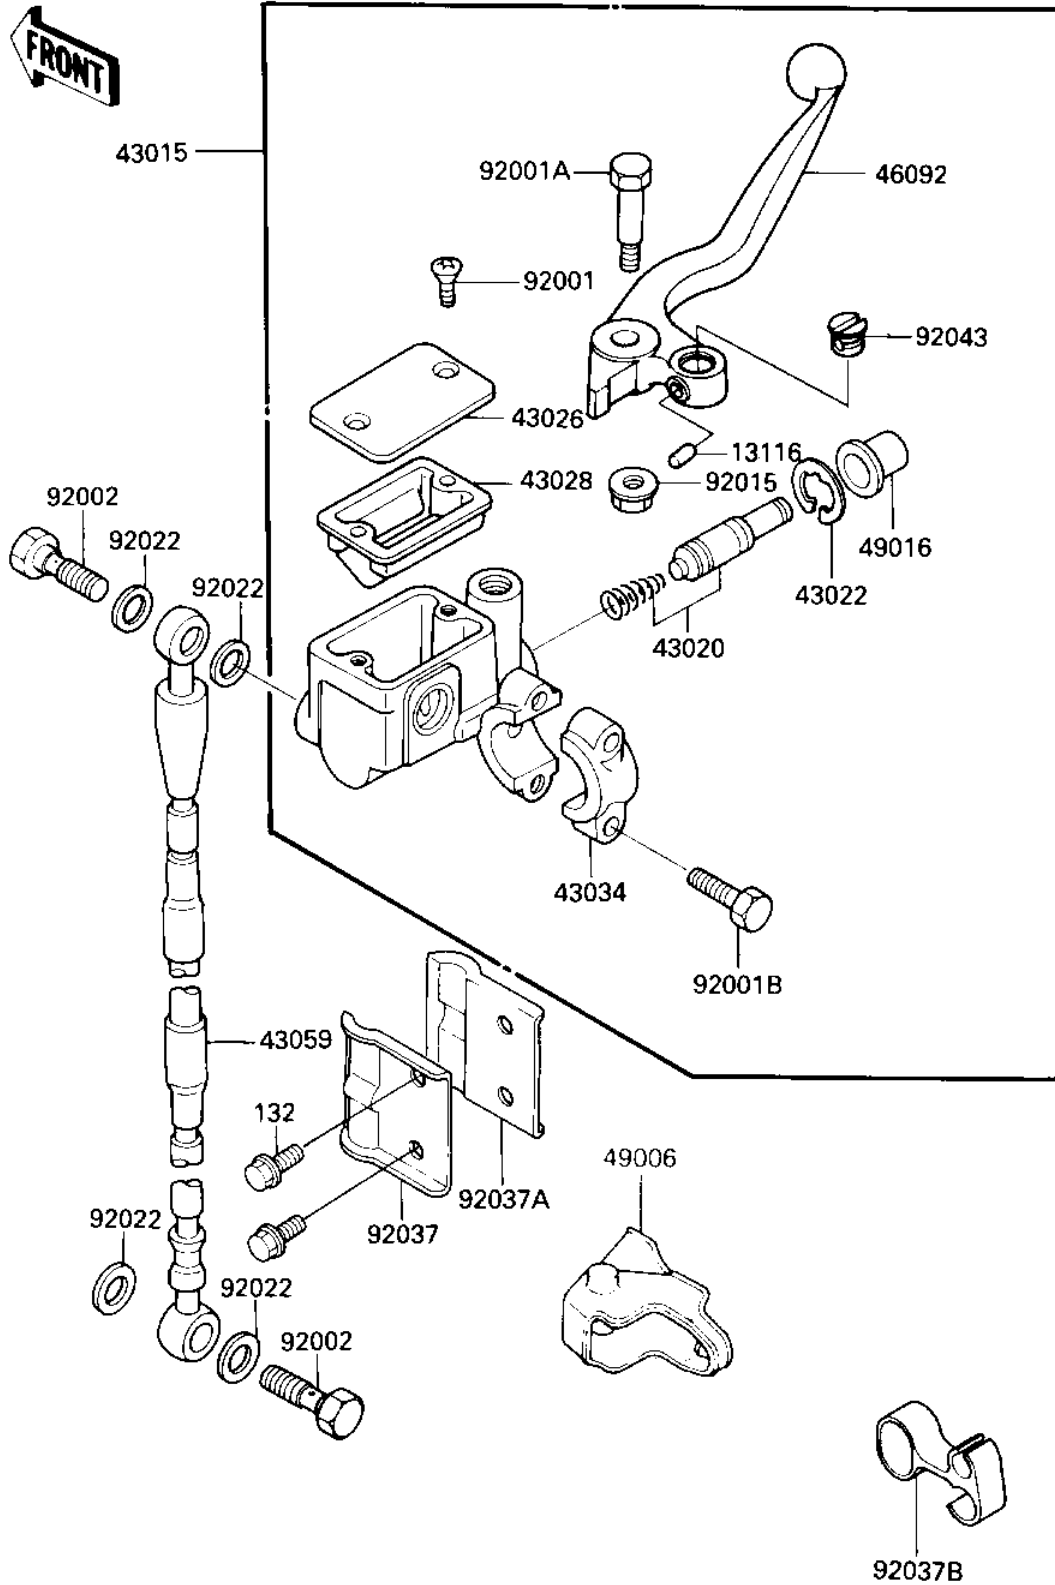

1985 Tecate

PARTS DIAGRAM

FRONT MASTER CYLINDER ('85 A2)

F2291-0148

1985 Tecate

PARTS LIST

FRONT MASTER CYLINDER ('85 A2)

ITEM NAME

PART NUMBER

QUANTITY
