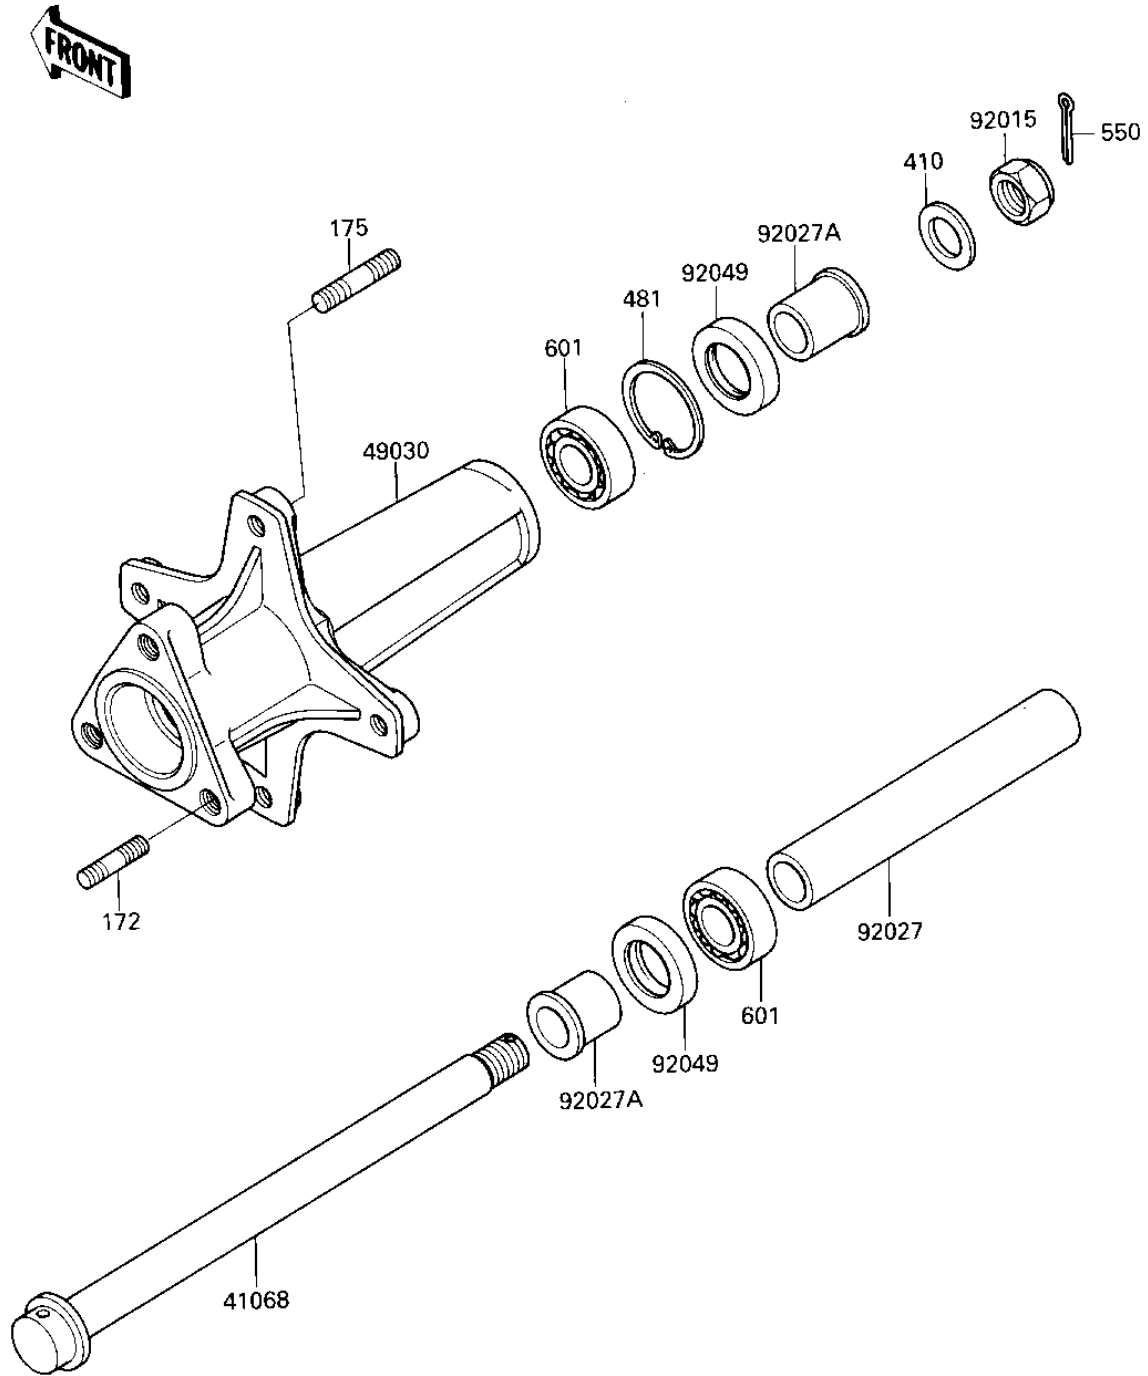

1985 Tecate

PARTS DIAGRAM FRONT HUB ('85 A2)

1985 Tecate

PARTS LIST

FRONT HUB ('85 A2)

Kawasaki

Let the Good Times Roll®

ITEM NAME

PART NUMBER

QUANTITY
