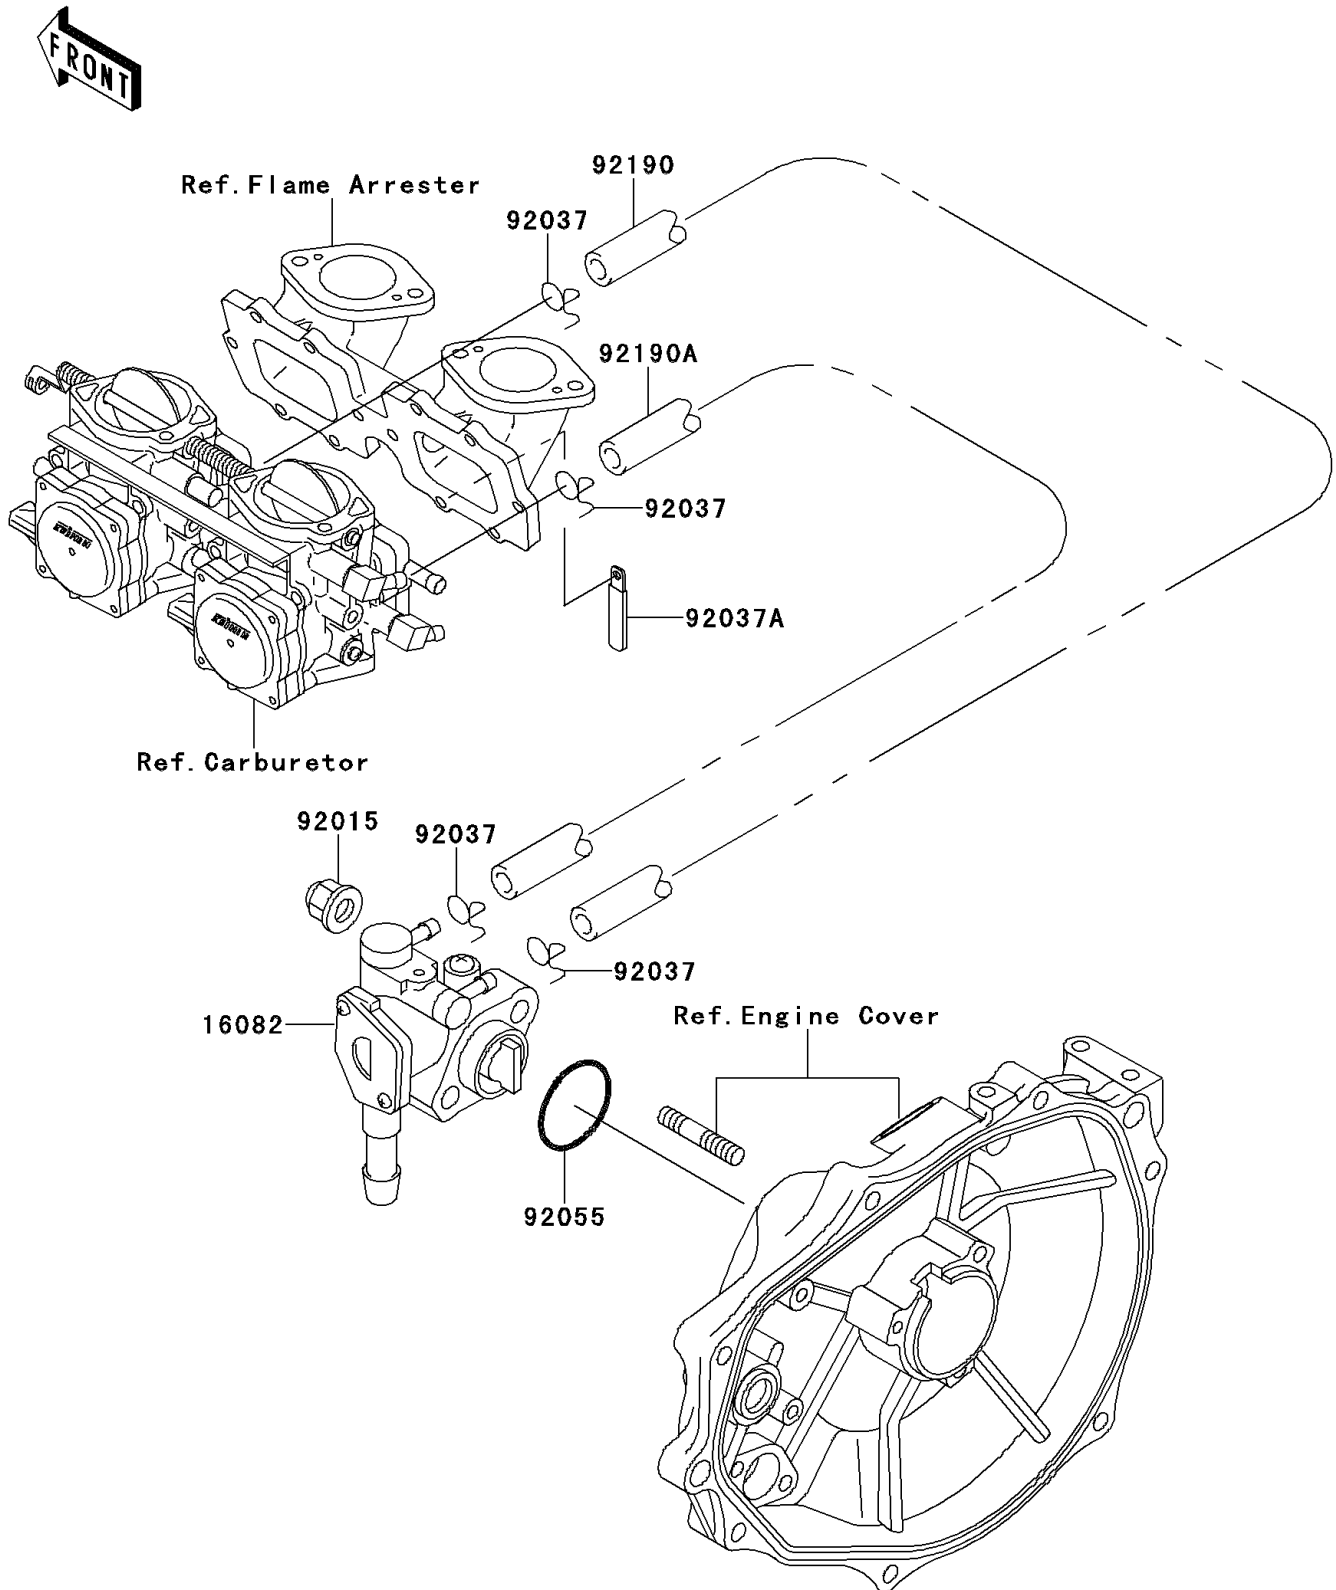

## PARTS DIAGRAM

### Oil Pump

E1710

## PARTS LIST

### Oil Pump

ITEM NAME	PART NUMBER	QUANTITY
PUMP-ASSY-OIL (Ref # 16082)	16082-3713	1
NUT,CAP,6MM (Ref # 92015)	92015-1385	2
CLAMP (Ref # 92037)	92037-3722	4
CLAMP,L=100 (Ref # 92037A)	92037-3736	2
RING-O,19.5X1.5 (Ref # 92055)	92055-055	1
TUBE,3X6X420 (Ref # 92190)	92190-3945	1
TUBE,RR,CARBURETOR (Ref # 92190A)	92190-3967	1