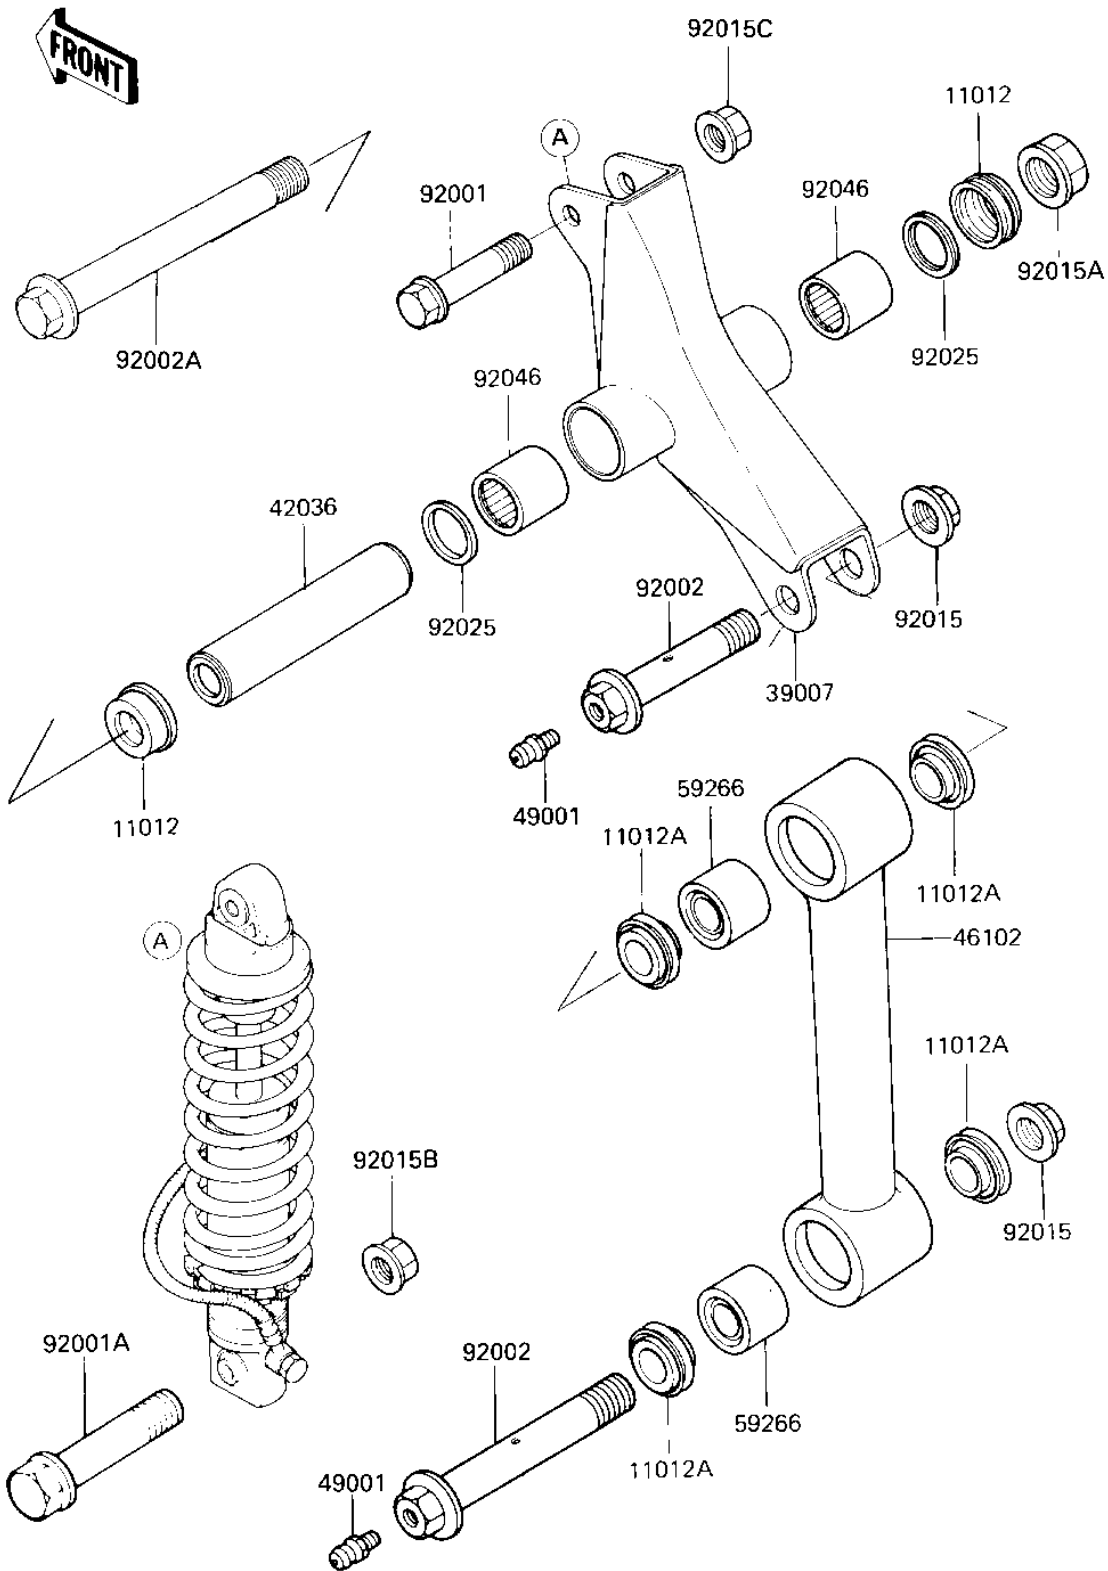

1985 Tecate

PARTS DIAGRAM

REAR SUSPENSION ('85 A2)

F2150-0052

1985 Tecate

PARTS LIST

REAR SUSPENSION ('85 A2)

ITEM NAME

PART NUMBER

QUANTITY
