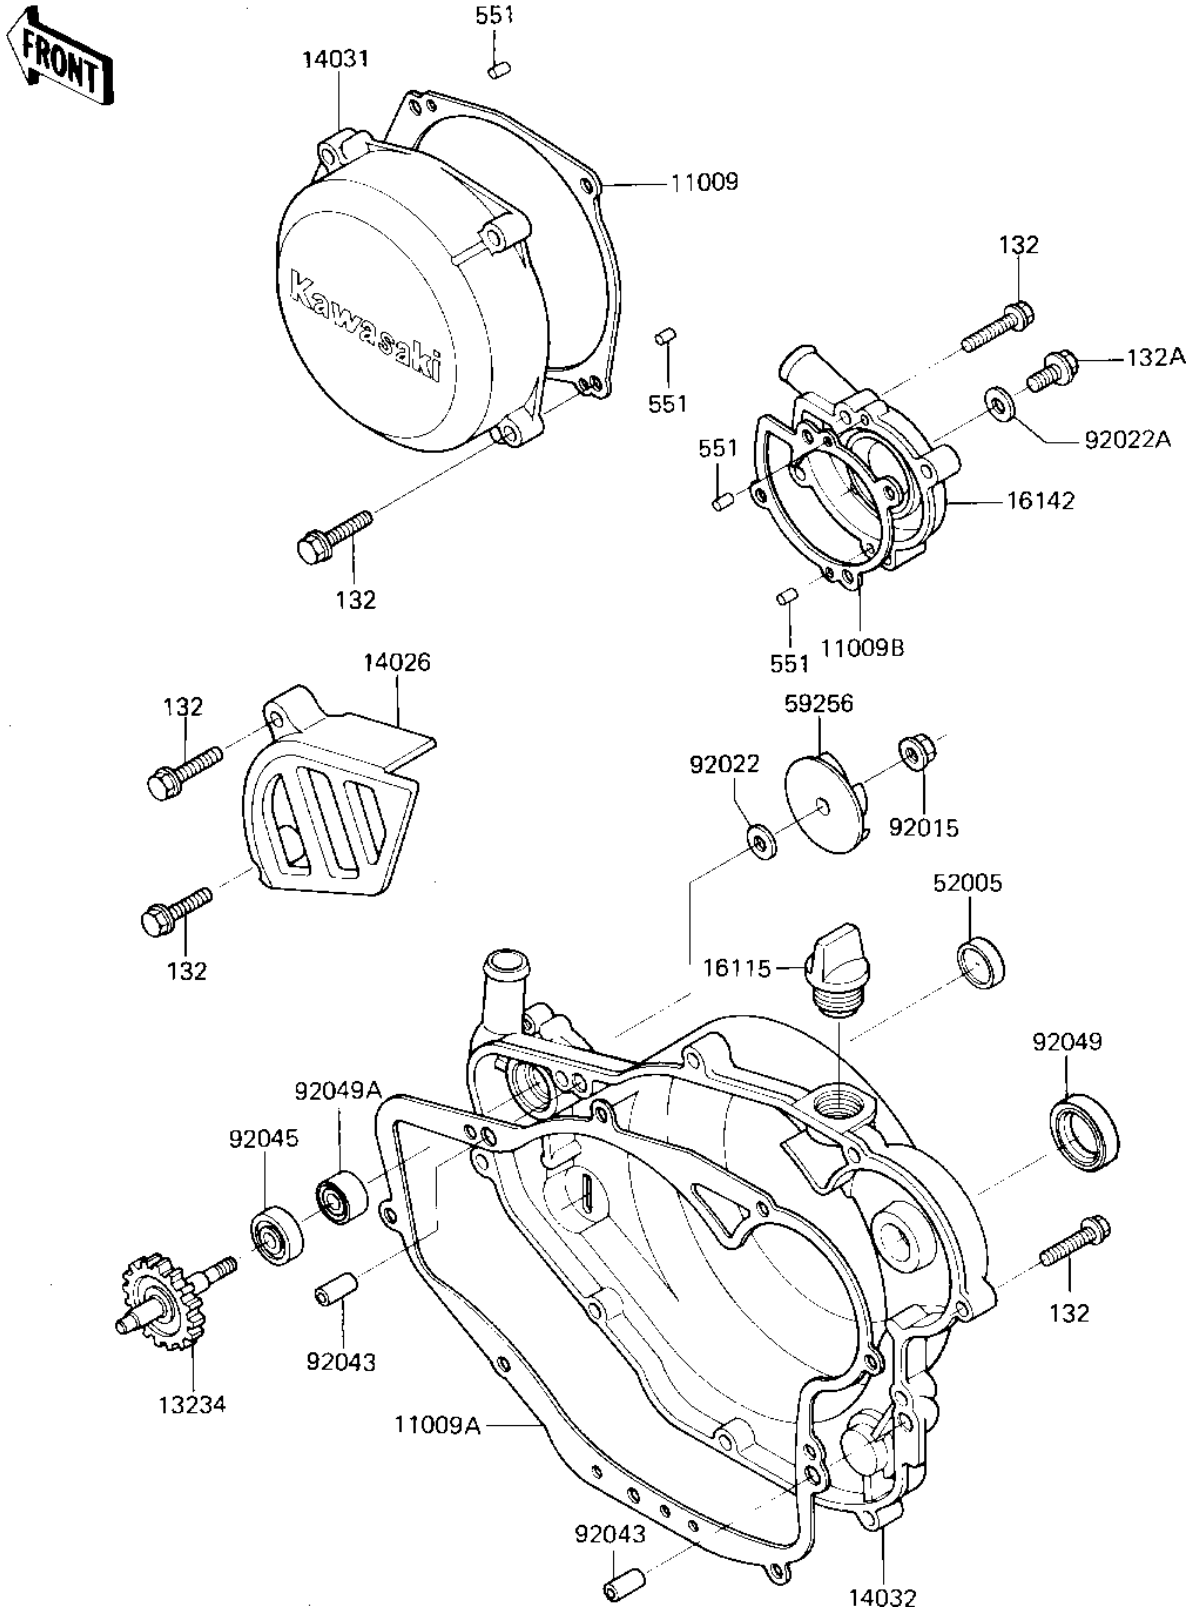

1985 Tecate

PARTS DIAGRAM

ENGINE COVERS/WATER PUMP ('85 A2)

1985 Tecate

PARTS LIST

ENGINE COVERS/WATER PUMP ('85 A2)

ITEM NAME

PART NUMBER

QUANTITY
