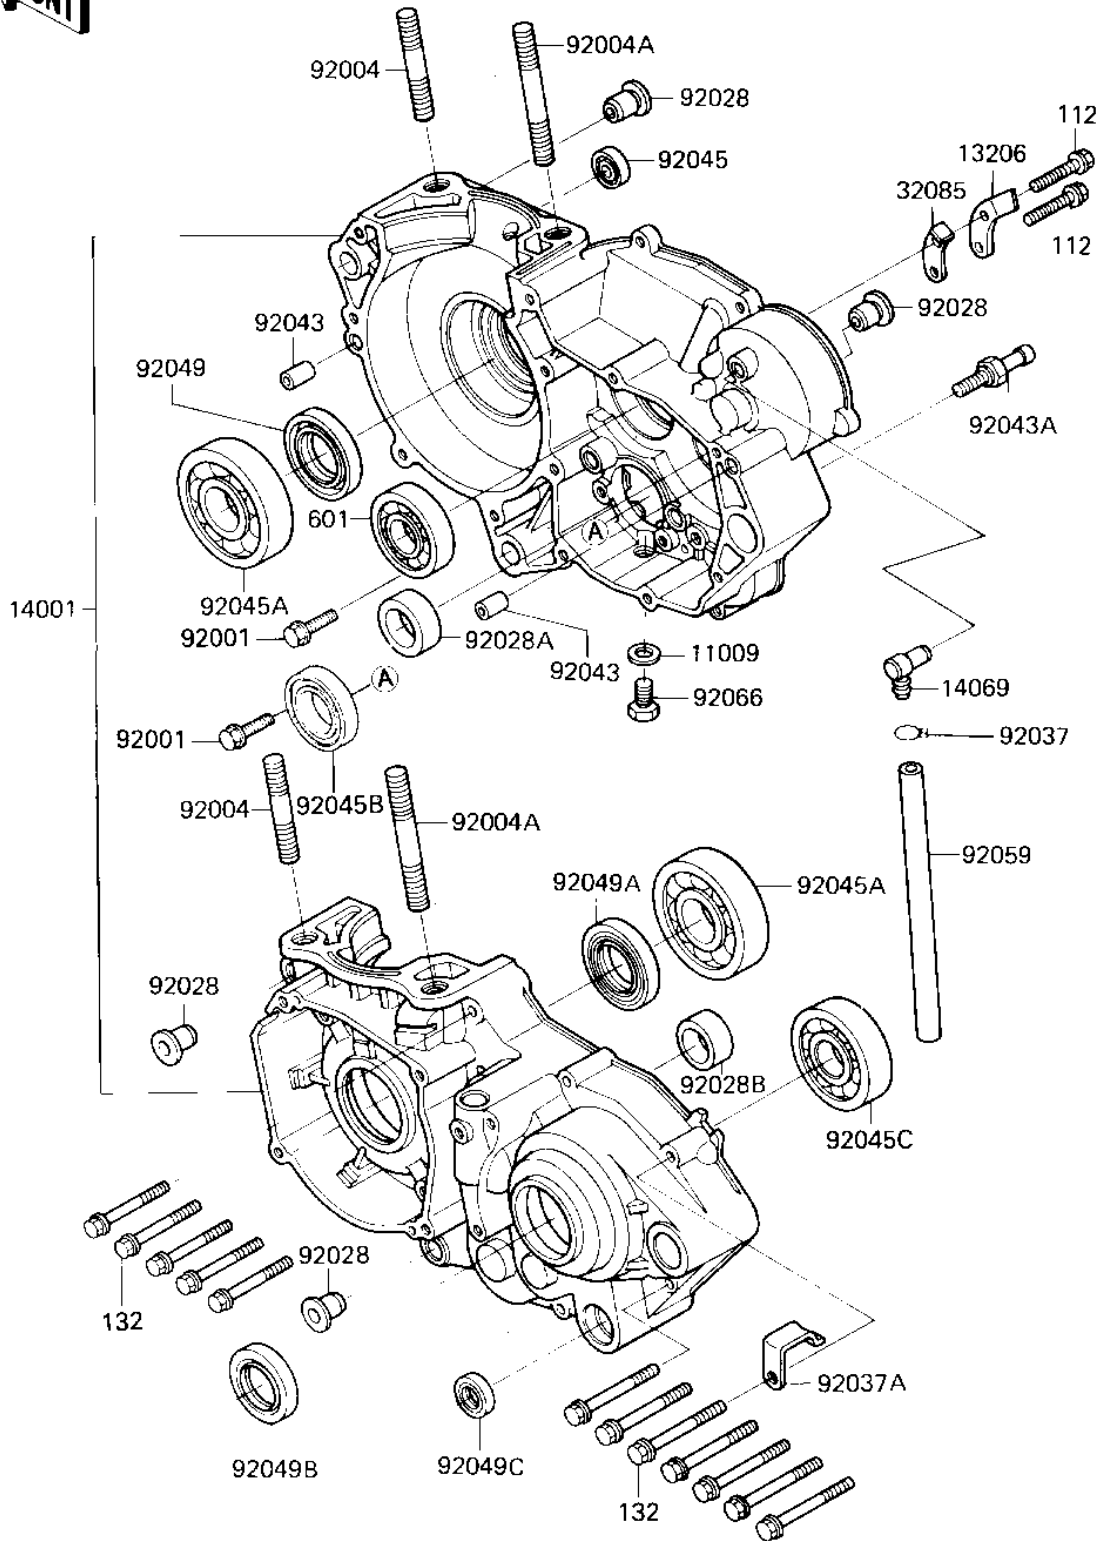

1985 Tecate

PARTS DIAGRAM CRANKCASE ('85 A2)

1985 Tecate

PARTS LIST

CRANKCASE ('85 A2)

Kawasaki

Let the Good Times Roll®

ITEM NAME

PART NUMBER

QUANTITY
