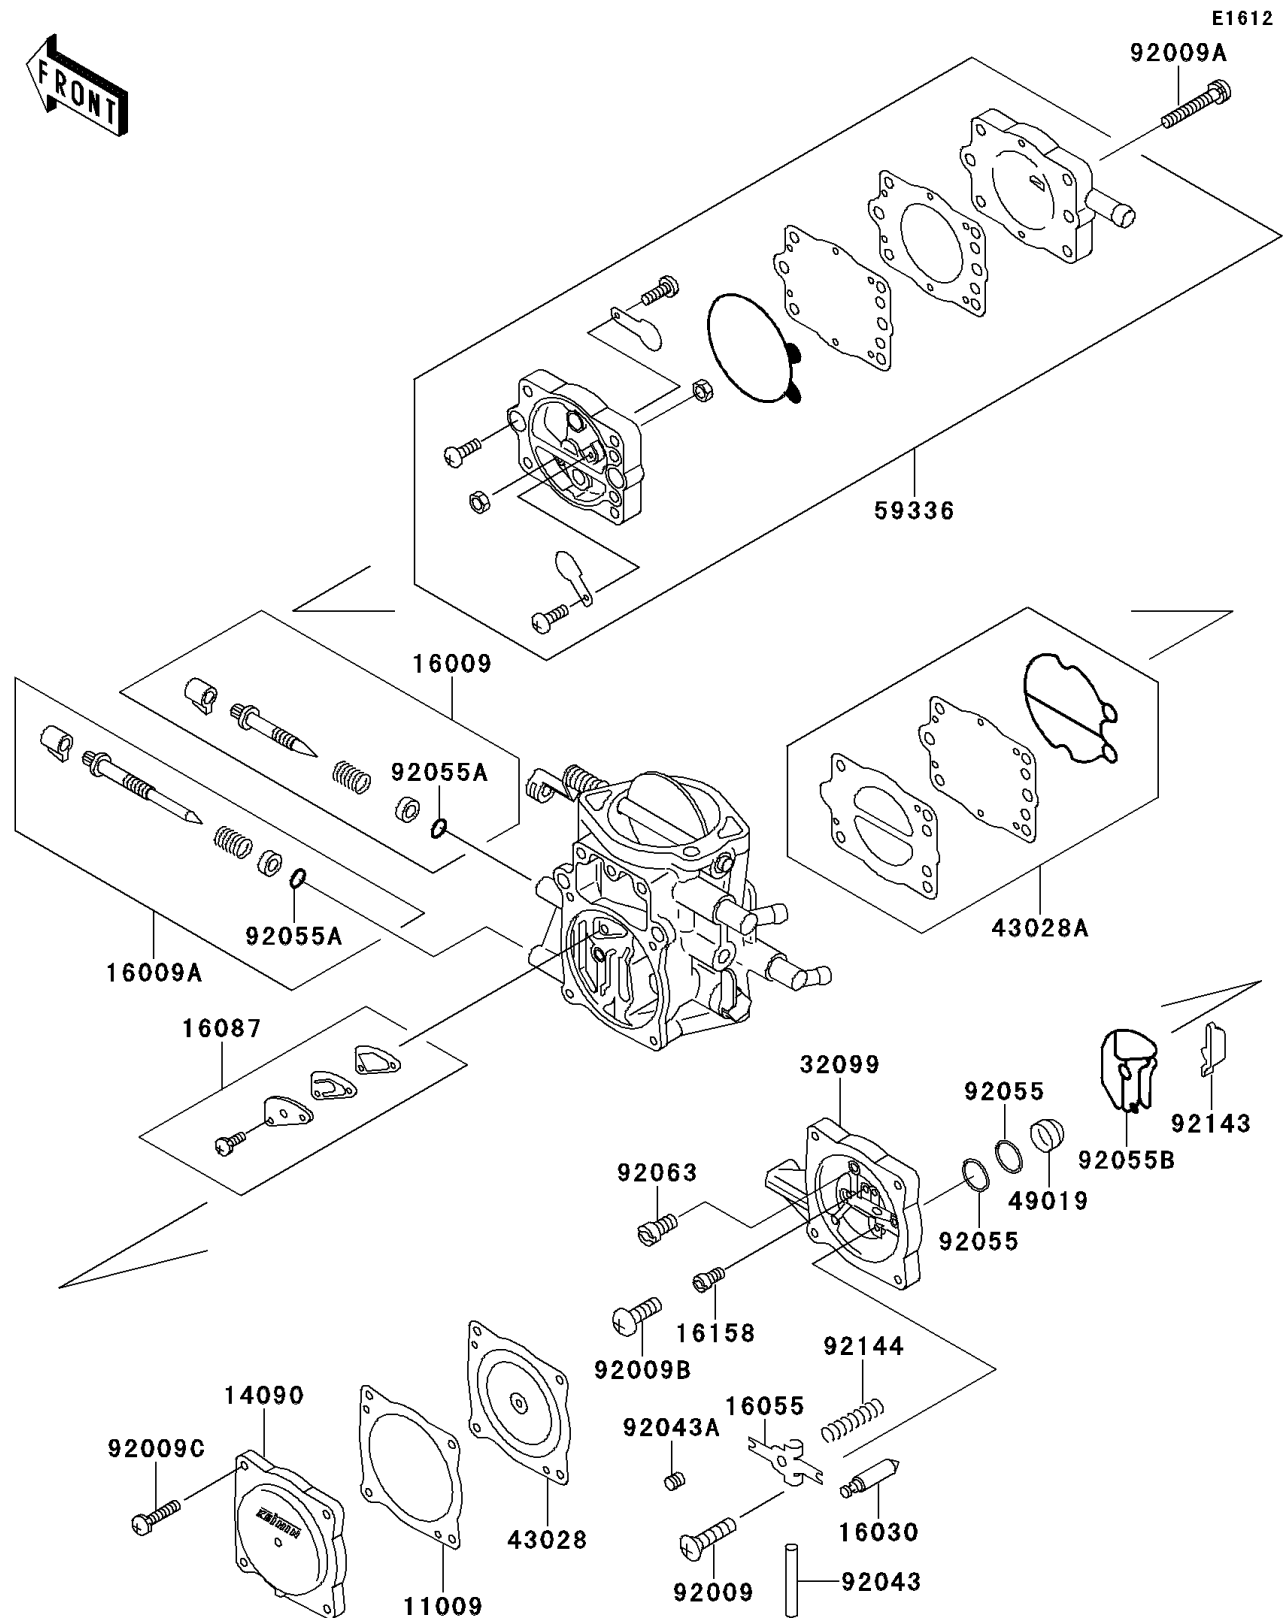

1996 Super Sport XI

PARTS DIAGRAM

Carburetor Parts

Kawasaki

Let the Good Times Roll®

1996 Super Sport XI

PARTS LIST

Carburetor Parts

ITEM NAME	PART NUMBER	QUANTITY
GASKET,DIAPHRAGM (Ref # 11009)	11009-3730	2
COVER,DIAPHRAGM (Ref # 14090)	14090-3702	2
NEEDLE-JET,MAIN (Ref # 16009)	16009-3711	2
NEEDLE-JET,SLOW (Ref # 16009A)	16009-3715	2
VALVE-FLOAT (Ref # 16030)	16030-3701	2
ARM-FLOAT (Ref # 16055)	16055-3701	2
VALVE-CHECK,MAIN (Ref # 16087)	16087-3705	2
JET-SLOW,#72 (Ref # 16158)	16158-3710	2
CASE,CARBURETOR (Ref # 32099)	32099-3795	2
DIAPHRAGM,CARBURETOR (Ref # 43028)	43028-3704	2
DIAPHRAGM,PUMP (Ref # 43028A)	43028-3706	1
FILTER-FUEL,STRAINER (Ref # 49019)	49019-3707	2
CASE-PUMP (Ref # 59336)	59336-3710	1
SCREW,3X8 (Ref # 92009)	92009-3712	2
SCREW,5X28 (Ref # 92009A)	92009-3783	4
SCREW,4X8 (Ref # 92009B)	92009-3804	2
SCREW,4X18 (Ref # 92009C)	92009-3808	8
PIN,FLOAT (Ref # 92043)	92043-1209	2
PIN,THROTTLE STOP SCREW (Ref # 92043A)	92043-3712	2
RING-O (Ref # 92055)	92055-1246	4
RING-O,ADJUST SCREW (Ref # 92055A)	92055-3713	4
RING-O (Ref # 92055B)	92055-3735	2
JET-MAIN,#135 (Ref # 92063)	92063-3706	2
COLLAR (Ref # 92143)	92143-3727	2
SPRING,FLOAT ARM (Ref # 92144)	92144-3744	2