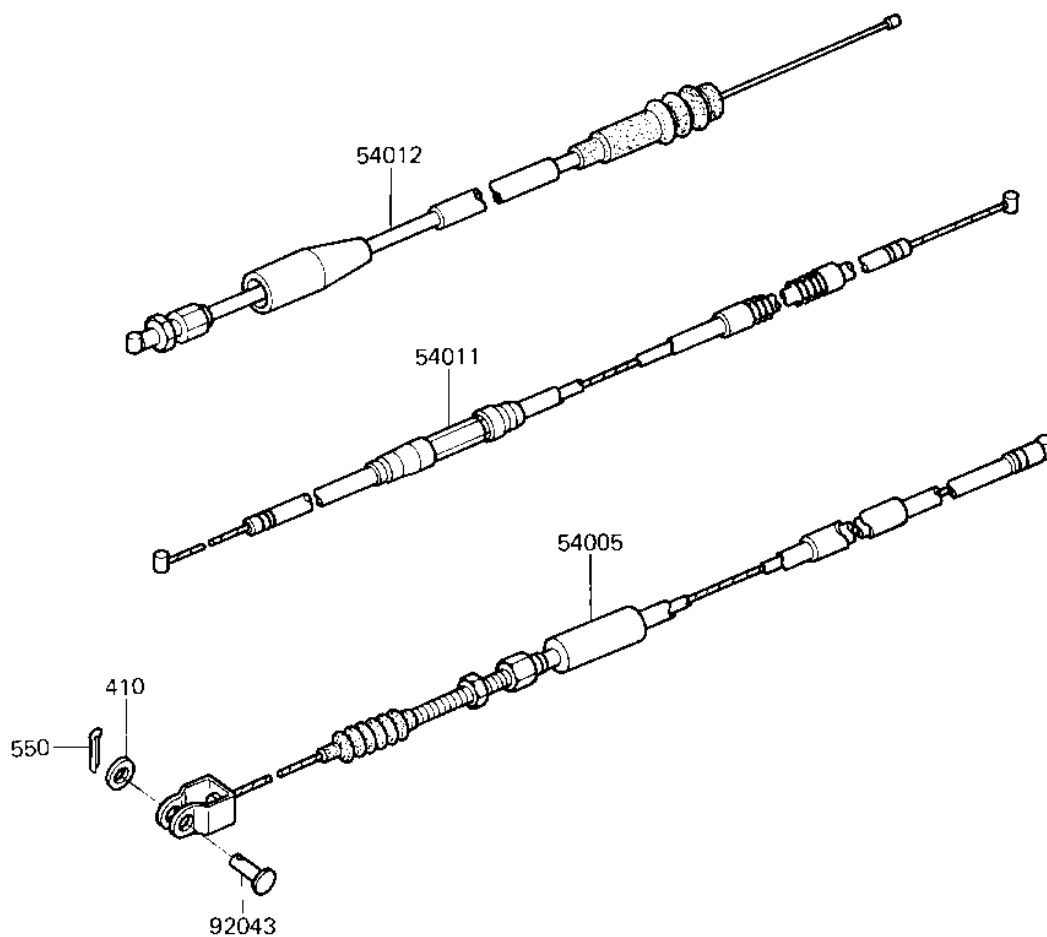

1984 Tecate

PARTS DIAGRAM

CABLES ('84 A1)

Kawasaki

Let the Good Times Roll®

F2540-0192

1984 Tecate

PARTS LIST

CABLES ('84 A1)

Kawasaki

Let the Good Times Roll®

ITEM NAME

PART NUMBER

QUANTITY
