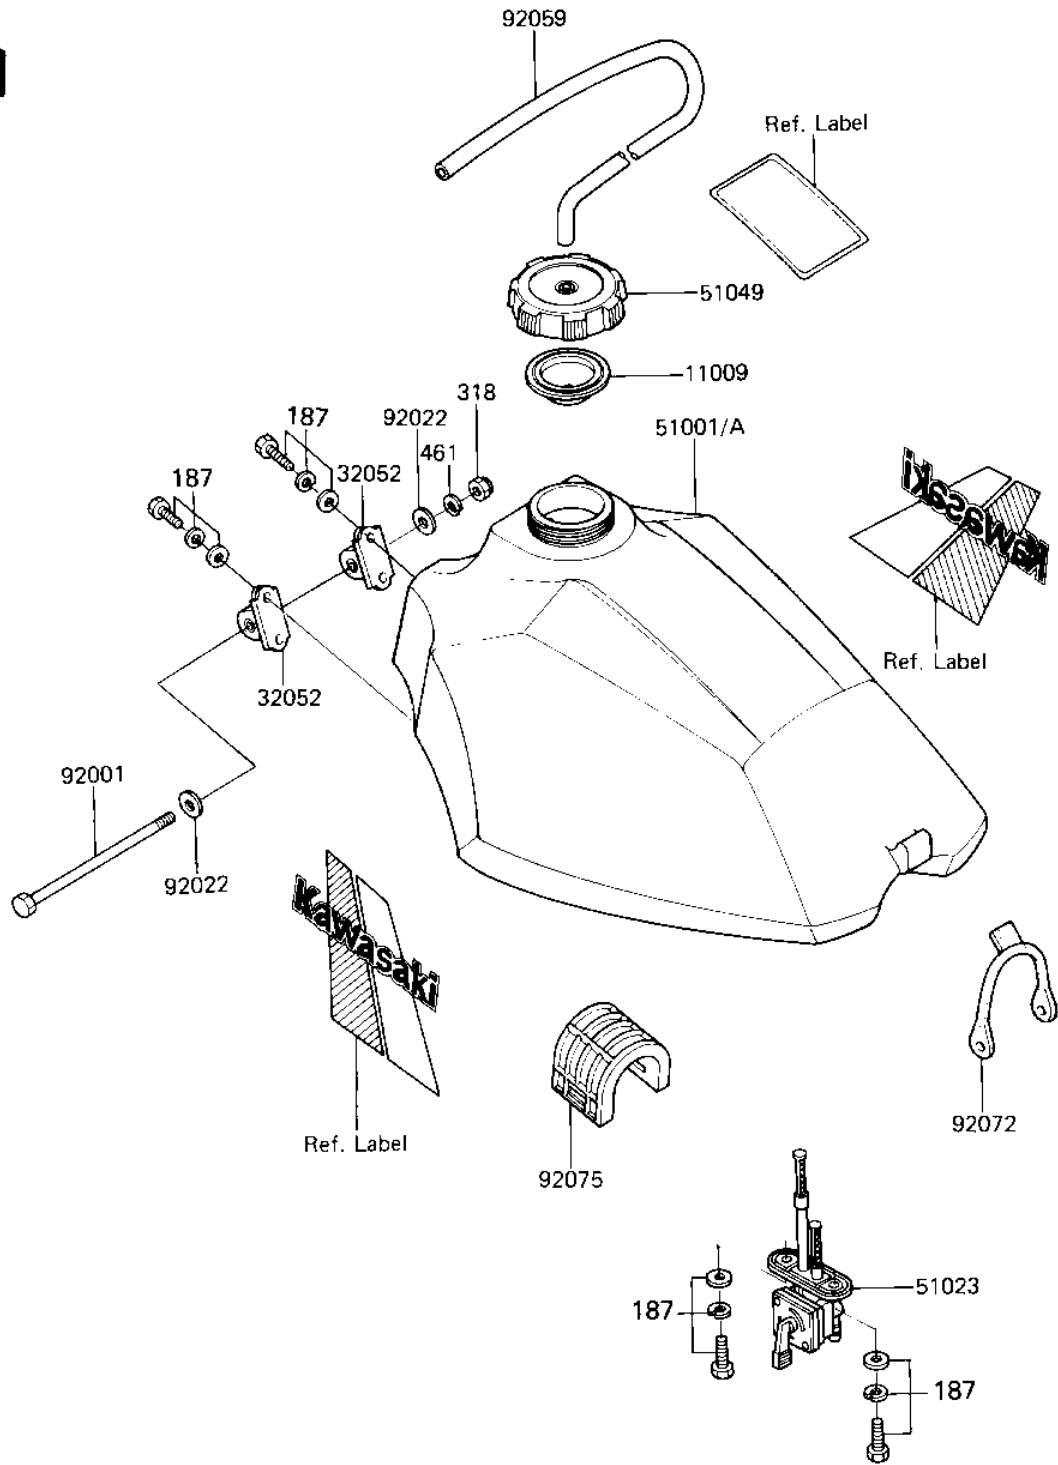

1984 Tecate

PARTS DIAGRAM

FUEL TANK ('84 A1)

F2410-0247

1984 Tecate

PARTS LIST

FUEL TANK ('84 A1)

Kawasaki

Let the Good Times Roll®

ITEM NAME

PART NUMBER

QUANTITY
