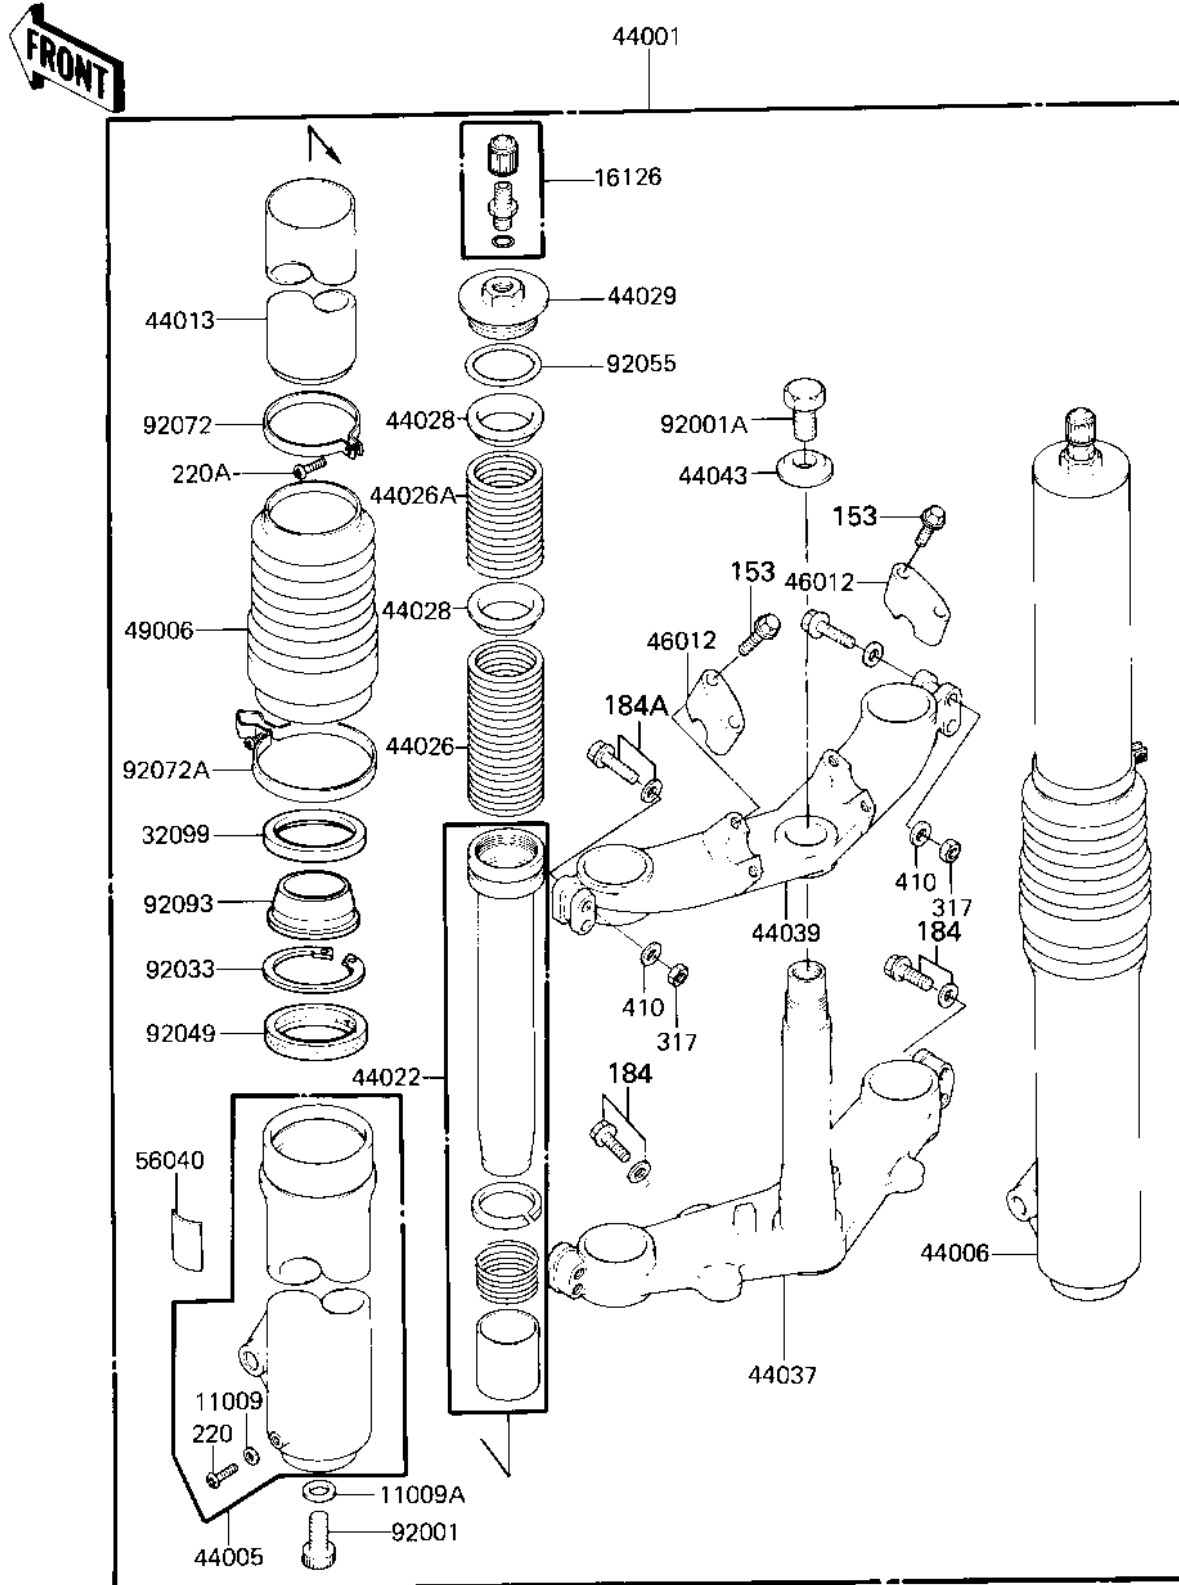

1984 Tecate

PARTS DIAGRAM FRONT FORK ('84 A1)

F2340 0207

1984 Tecate

PARTS LIST

FRONT FORK ('84 A1)

Kawasaki

Let the Good Times Roll®

ITEM NAME

PART NUMBER

QUANTITY
