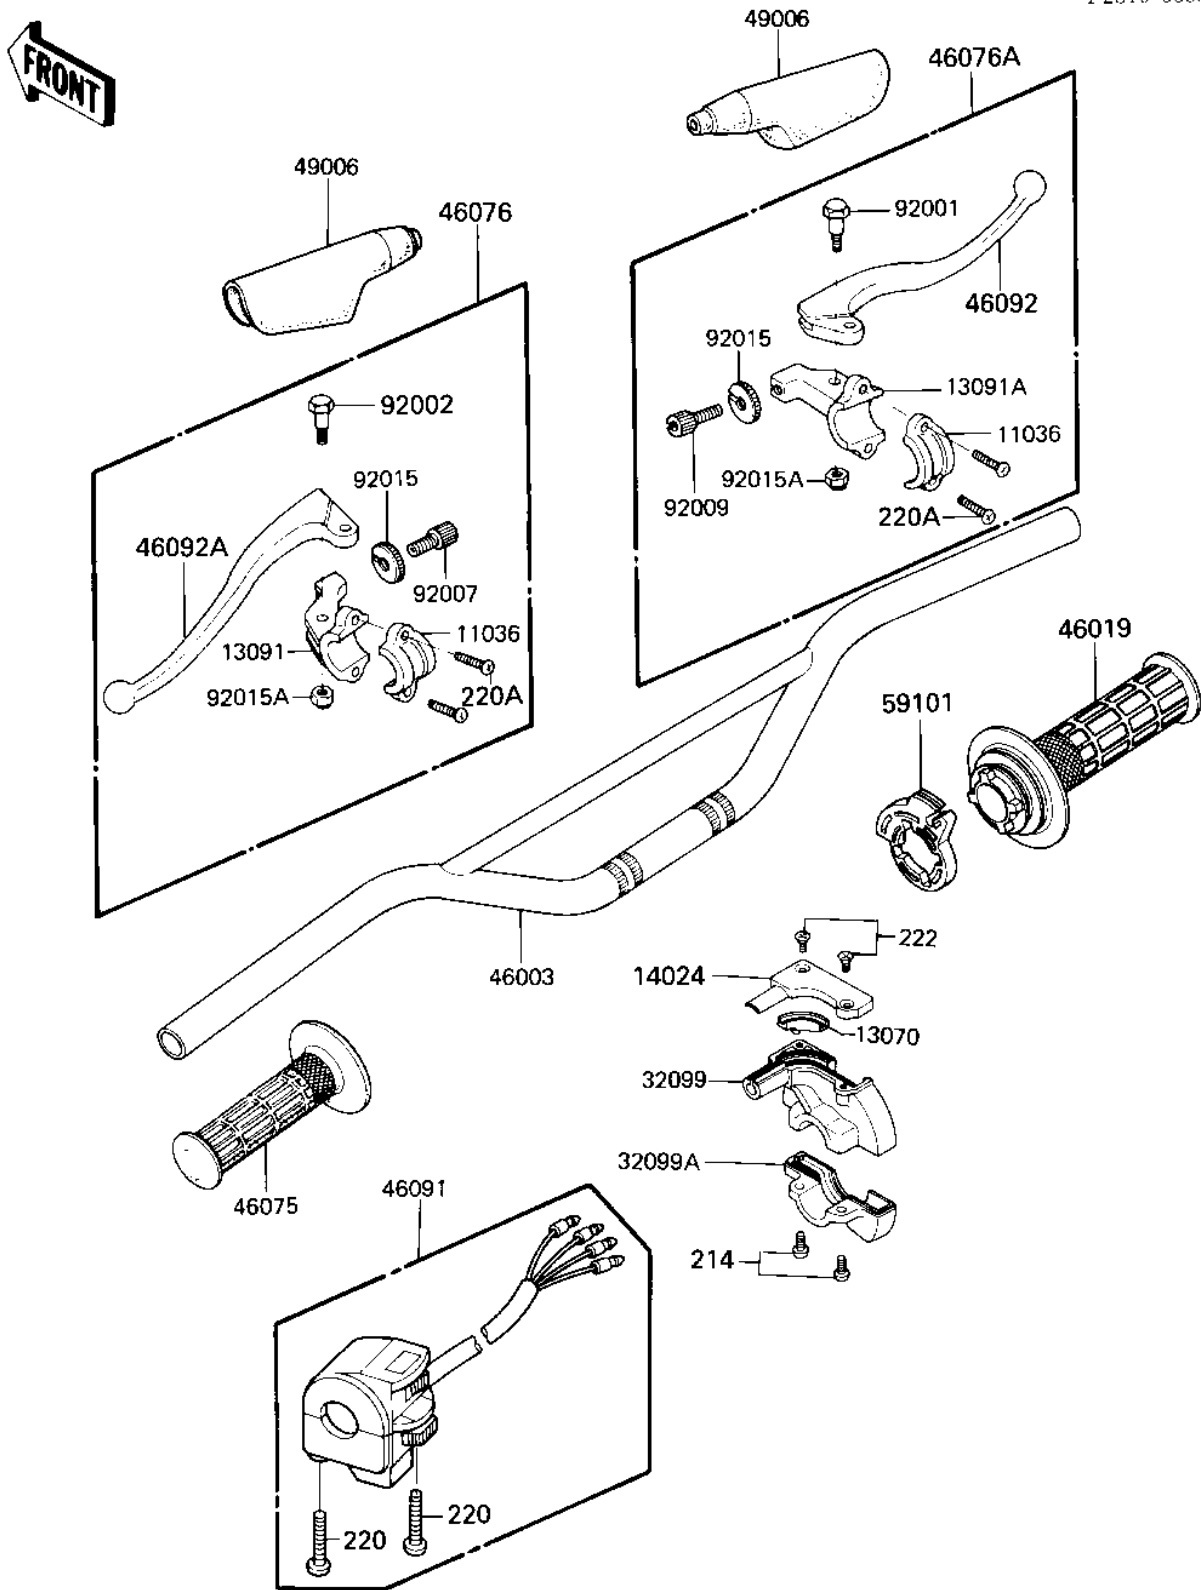

1984 Tecate

PARTS DIAGRAM HANDLEBAR ('84 A1)

F2310-0335

1984 Tecate

PARTS LIST

HANDLEBAR ('84 A1)

Kawasaki

Let the Good Times Roll®

ITEM NAME

PART NUMBER

QUANTITY
