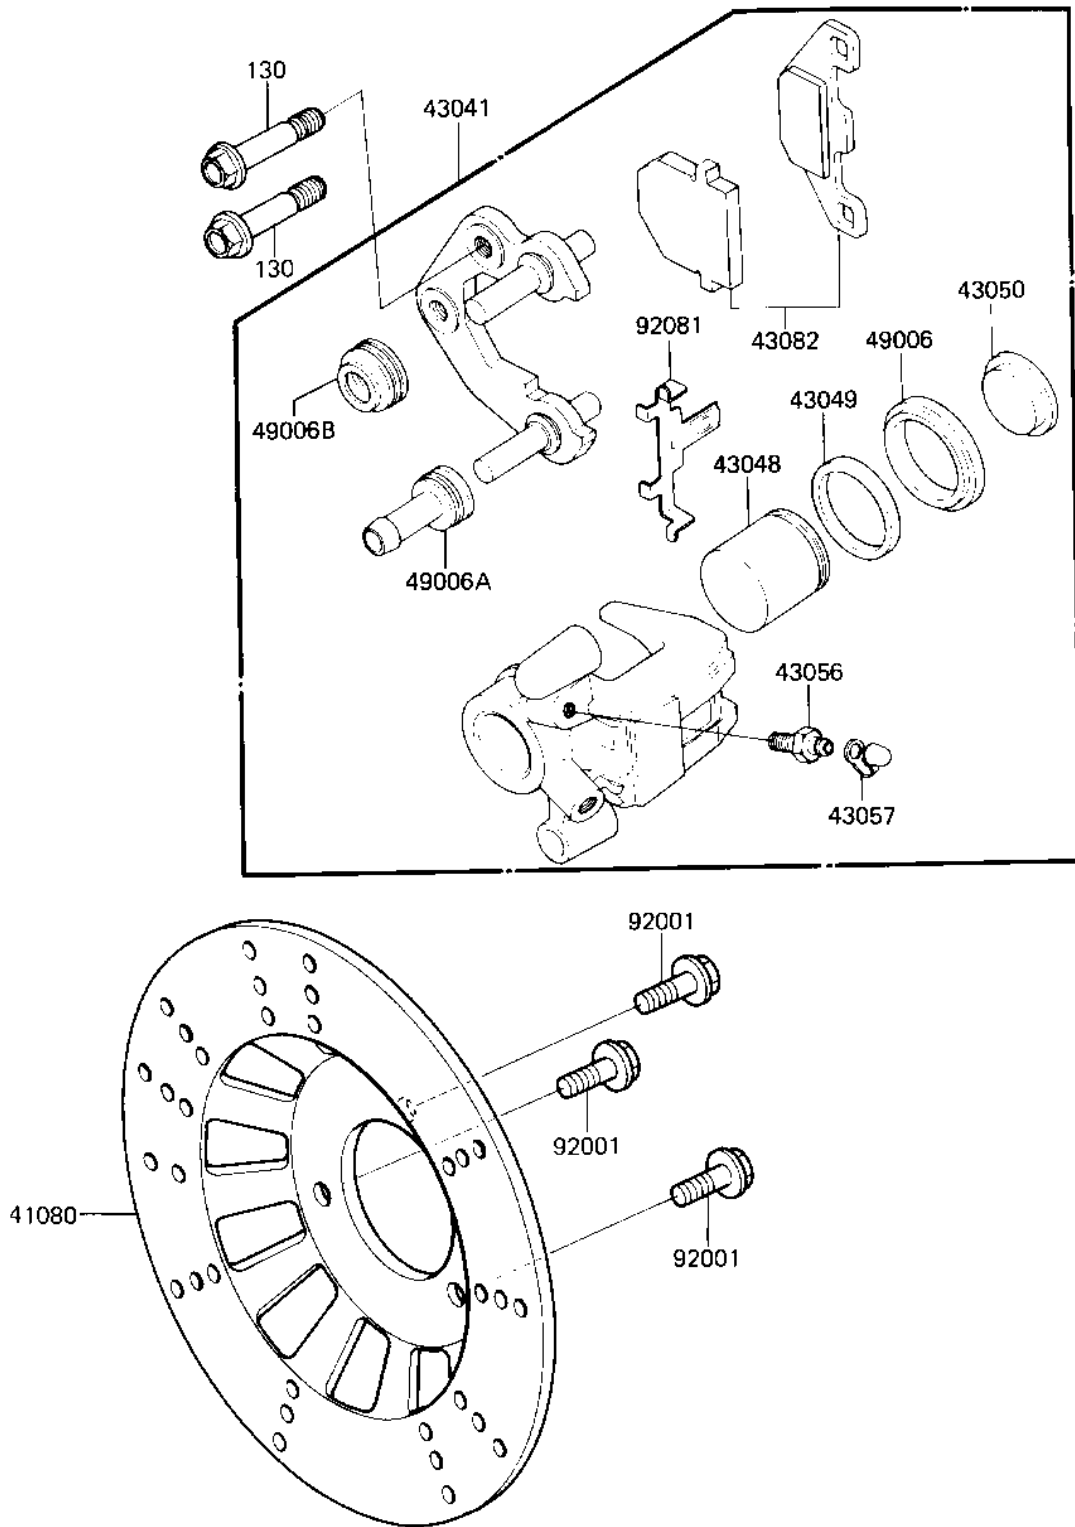

1984 Tecate

PARTS DIAGRAM REAR BRAKE ('84 A1)

Γ2294-0016

1984 Tecate

PARTS LIST

REAR BRAKE ('84 A1)

Kawasaki

Let the Good Times Roll®

ITEM NAME

PART NUMBER

QUANTITY
