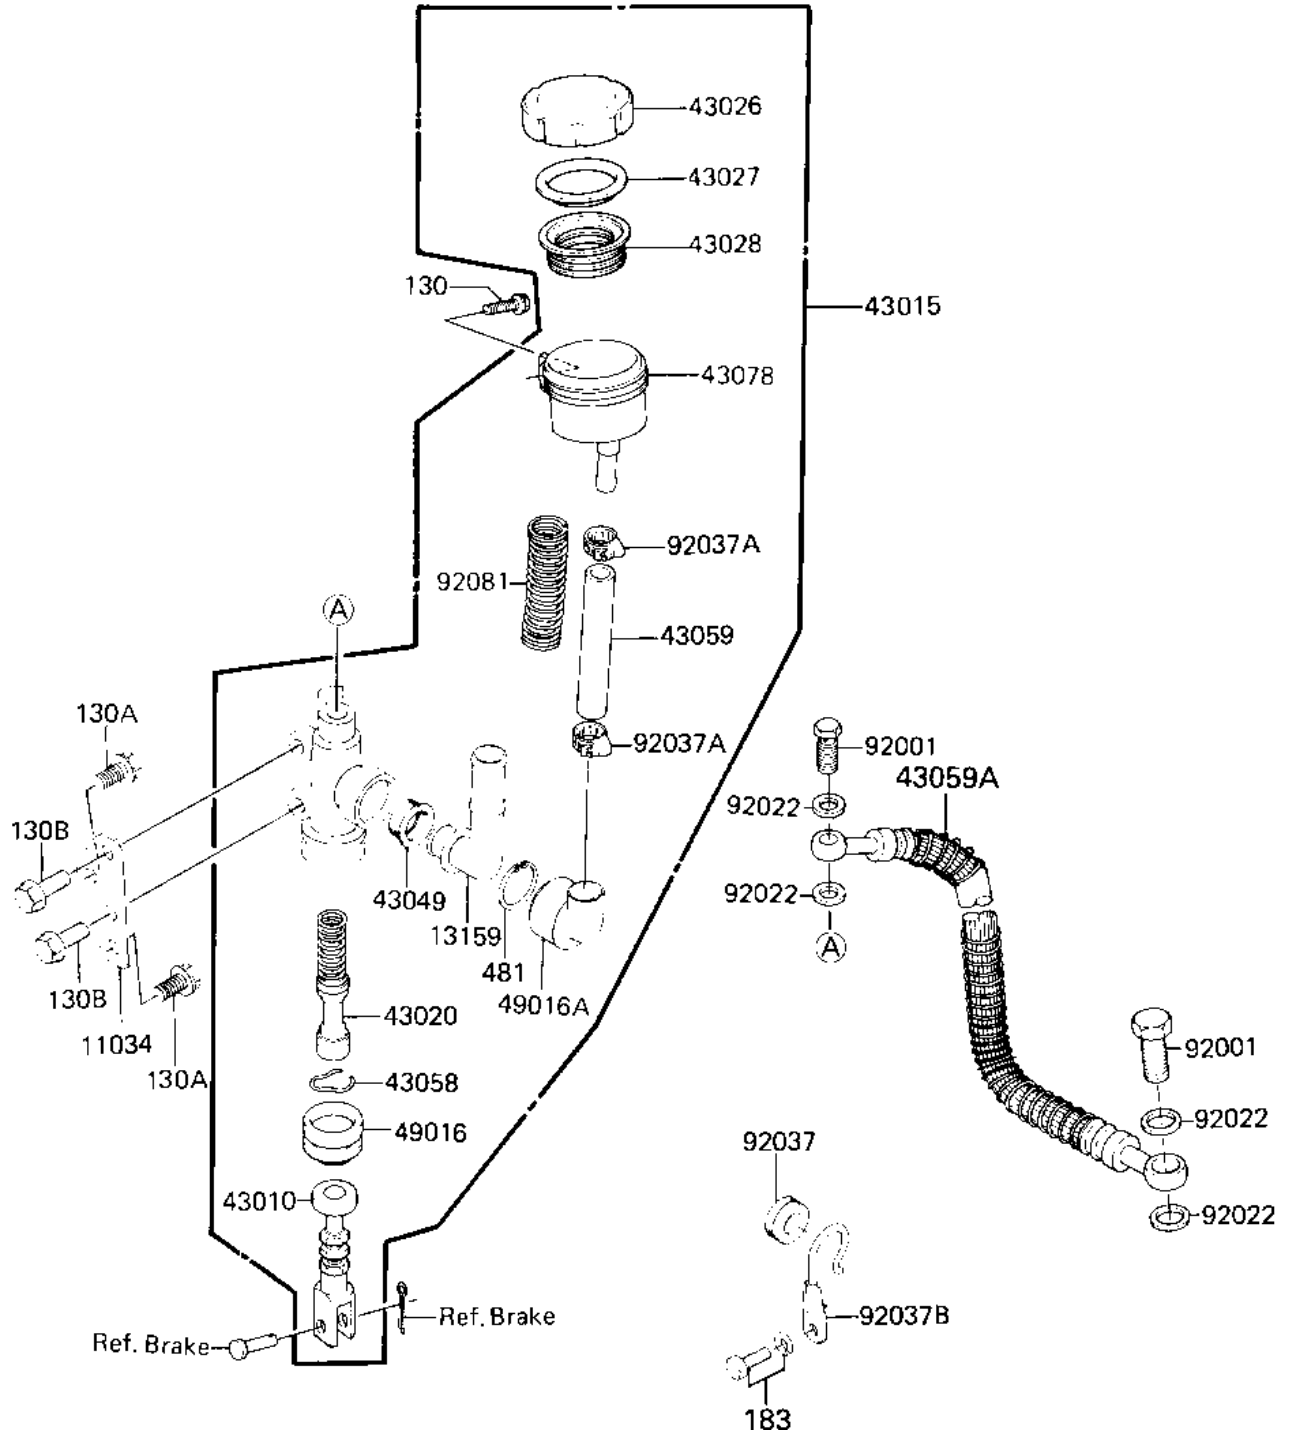

1984 Tecate

PARTS DIAGRAM

REAR MASTER CYLINDER ('84 A1)

f 2293-0051

1984 Tecate

PARTS LIST

REAR MASTER CYLINDER ('84 A1)

ITEM NAME

PART NUMBER

QUANTITY
