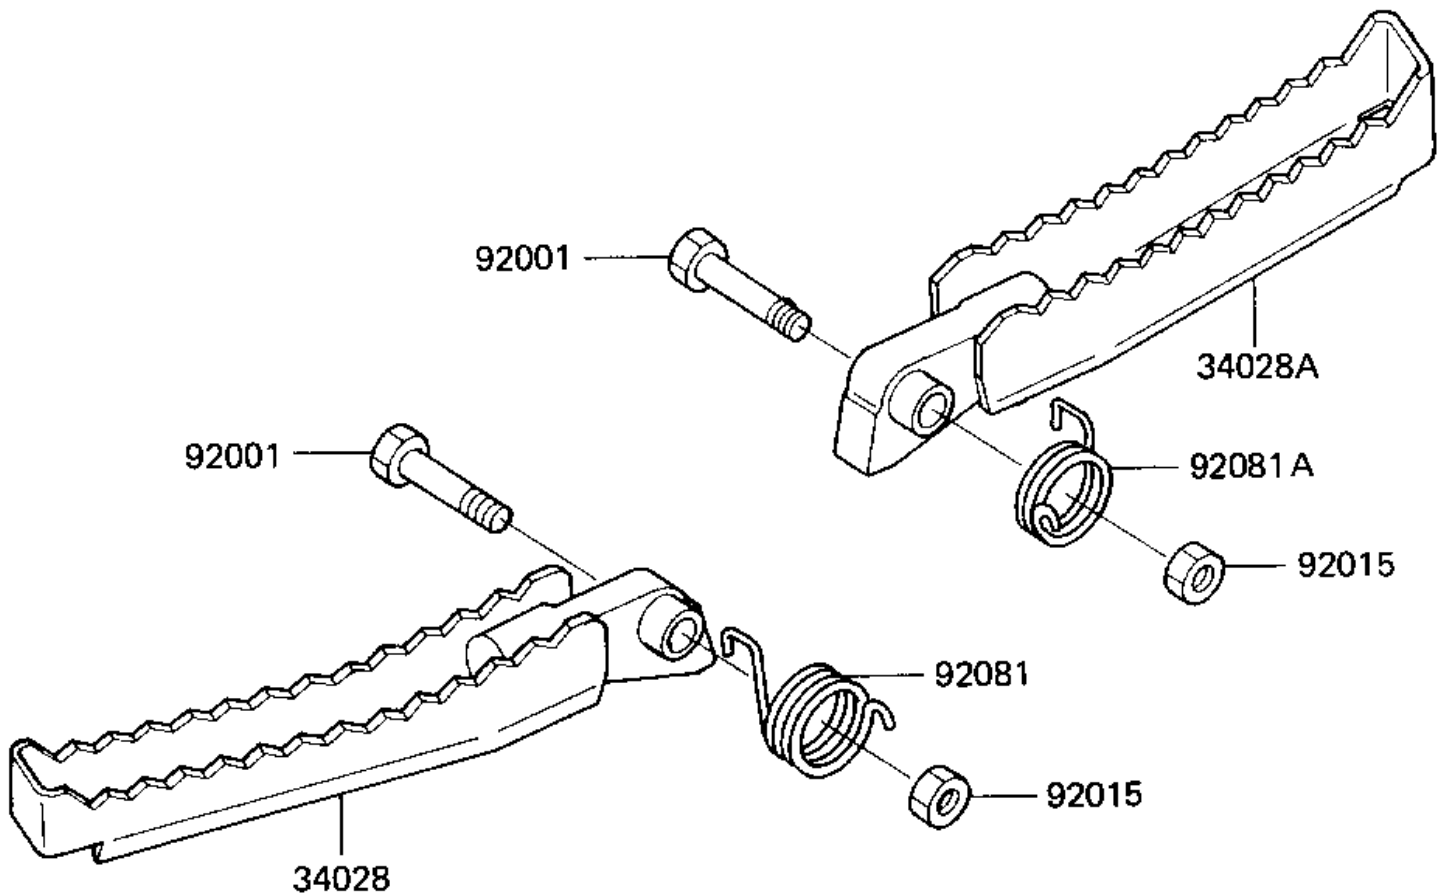

1984 Tecate

PARTS DIAGRAM FOOTRESTS ('84 A1)

FZ160-0120

1984 Tecate

PARTS LIST

FOOTRESTS ('84 A1)

Kawasaki

Let the Good Times Roll®

ITEM NAME

PART NUMBER

QUANTITY
